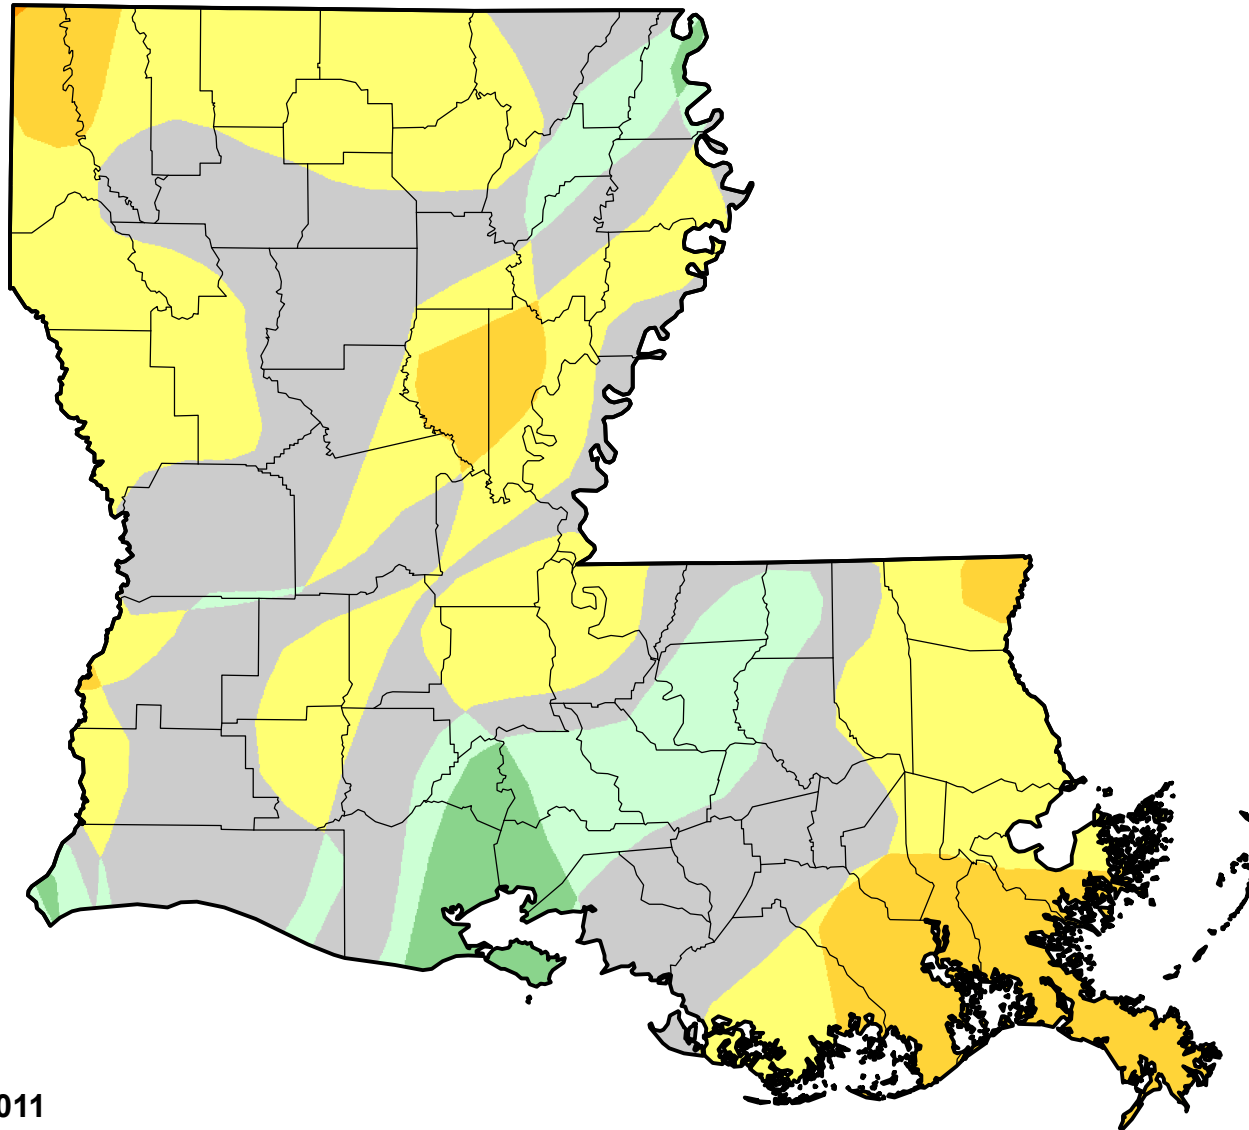

U.S. Drought Monitor Class Change - Louisiana

13 Week

January 4, 2011
compared to
October 7, 2010

droughtmonitor.unl.edu

-  5 Class Degradation
-  4 Class Degradation
-  3 Class Degradation
-  2 Class Degradation
-  1 Class Degradation
-  No Change
-  1 Class Improvement
-  2 Class Improvement
-  3 Class Improvement
-  4 Class Improvement
-  5 Class Improvement