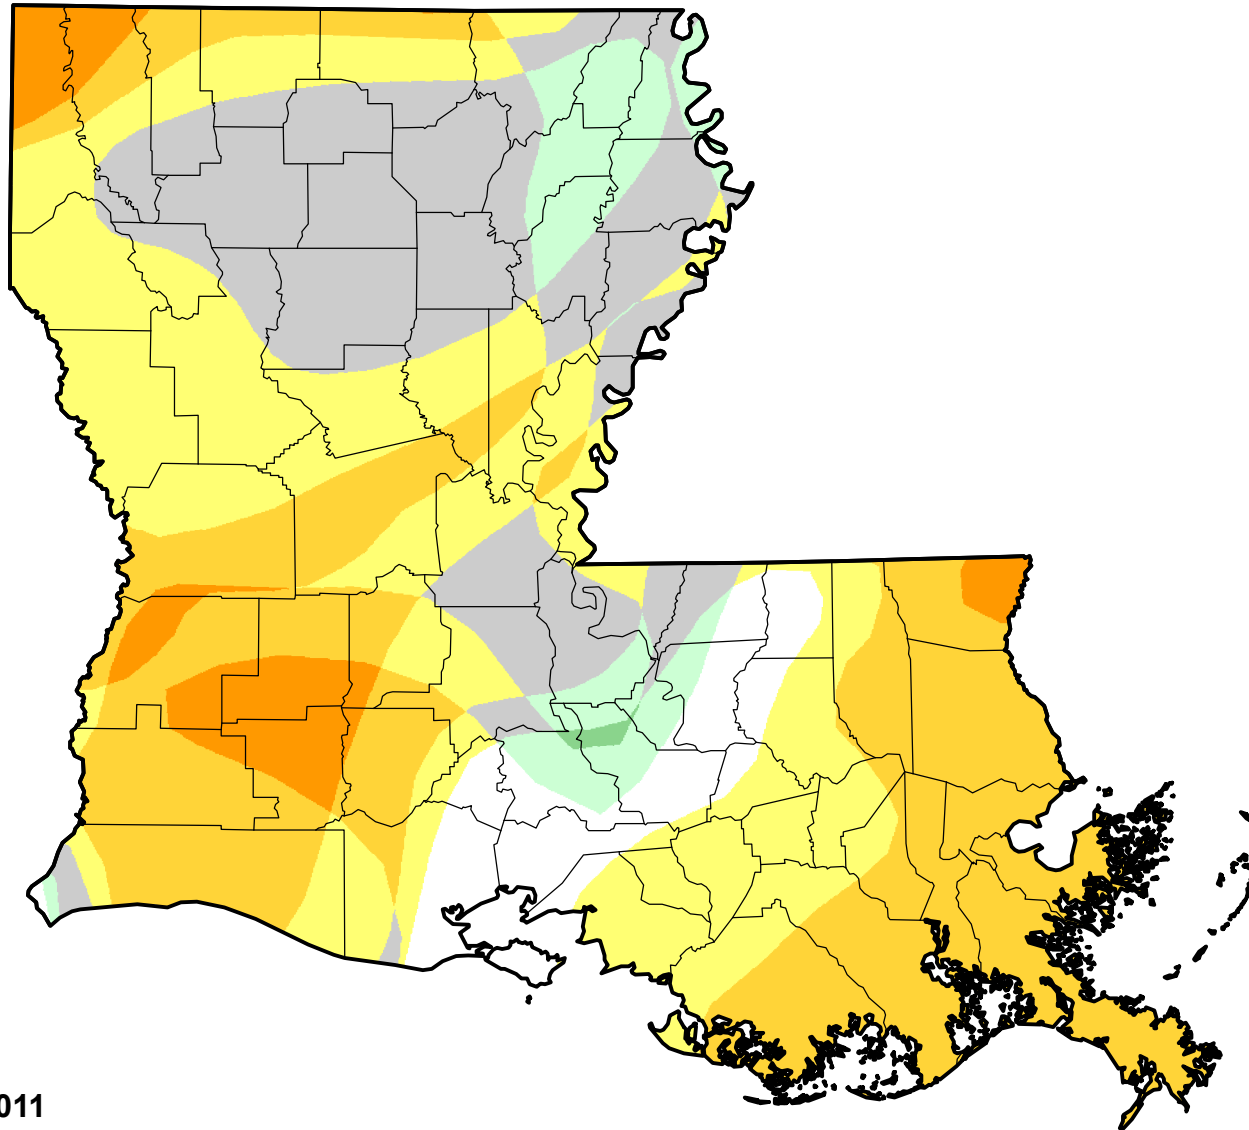

U.S. Drought Monitor Class Change - Louisiana

26 Week

January 4, 2011
compared to
July 8, 2010

droughtmonitor.unl.edu

-  5 Class Degradation
-  4 Class Degradation
-  3 Class Degradation
-  2 Class Degradation
-  1 Class Degradation
-  No Change
-  1 Class Improvement
-  2 Class Improvement
-  3 Class Improvement
-  4 Class Improvement
-  5 Class Improvement