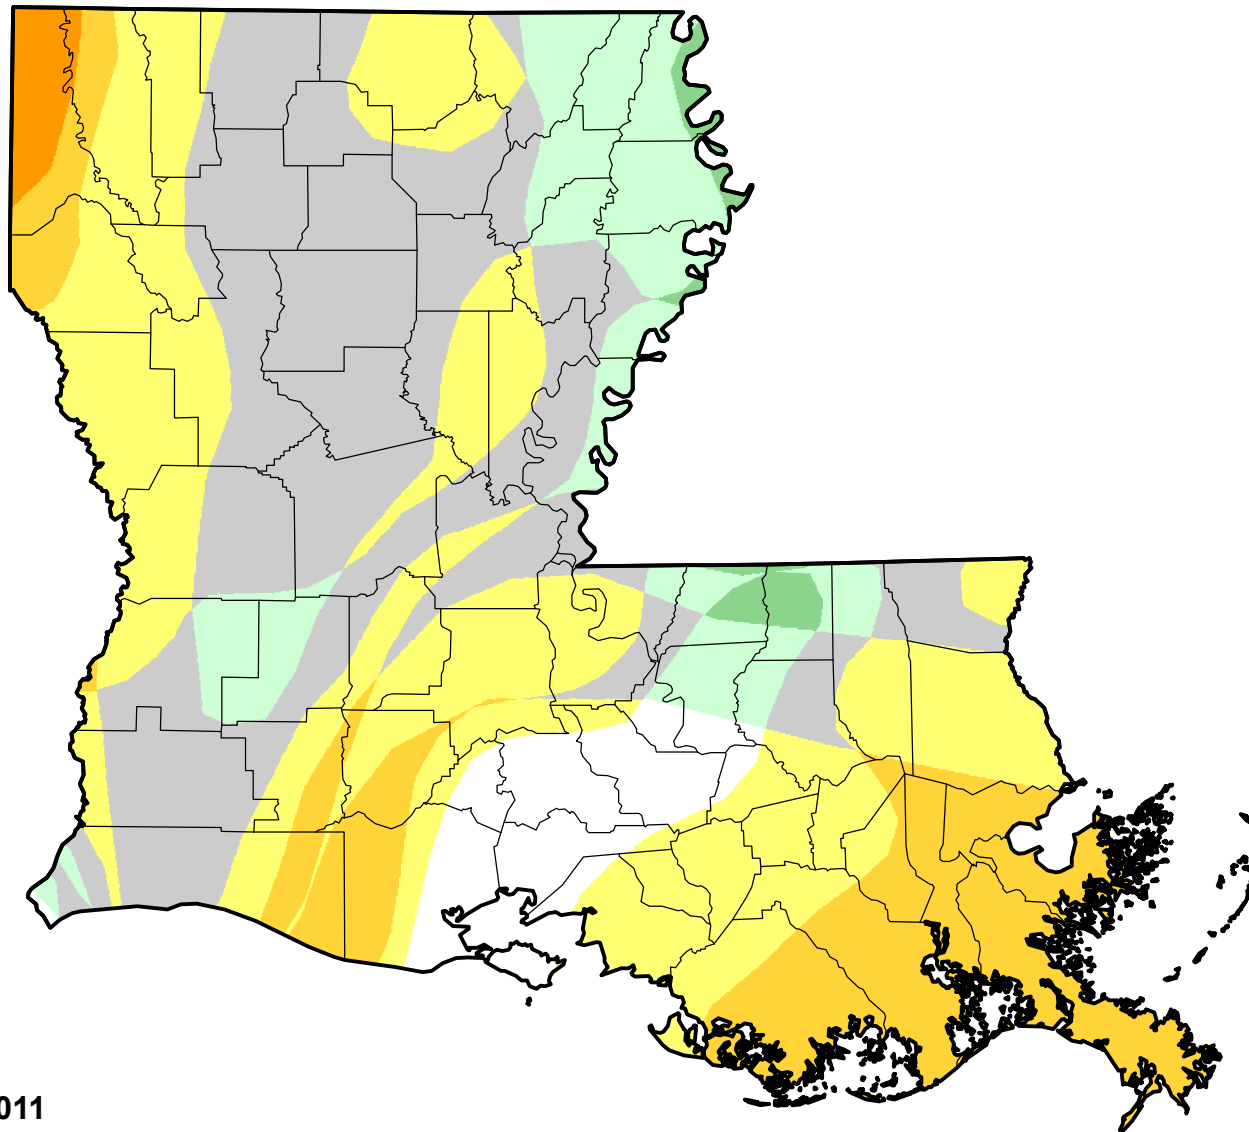

U.S. Drought Monitor Class Change - Louisiana

8 Week

January 4, 2011
compared to
November 11, 2010

droughtmonitor.unl.edu

-  5 Class Degradation
-  4 Class Degradation
-  3 Class Degradation
-  2 Class Degradation
-  1 Class Degradation
-  No Change
-  1 Class Improvement
-  2 Class Improvement
-  3 Class Improvement
-  4 Class Improvement
-  5 Class Improvement