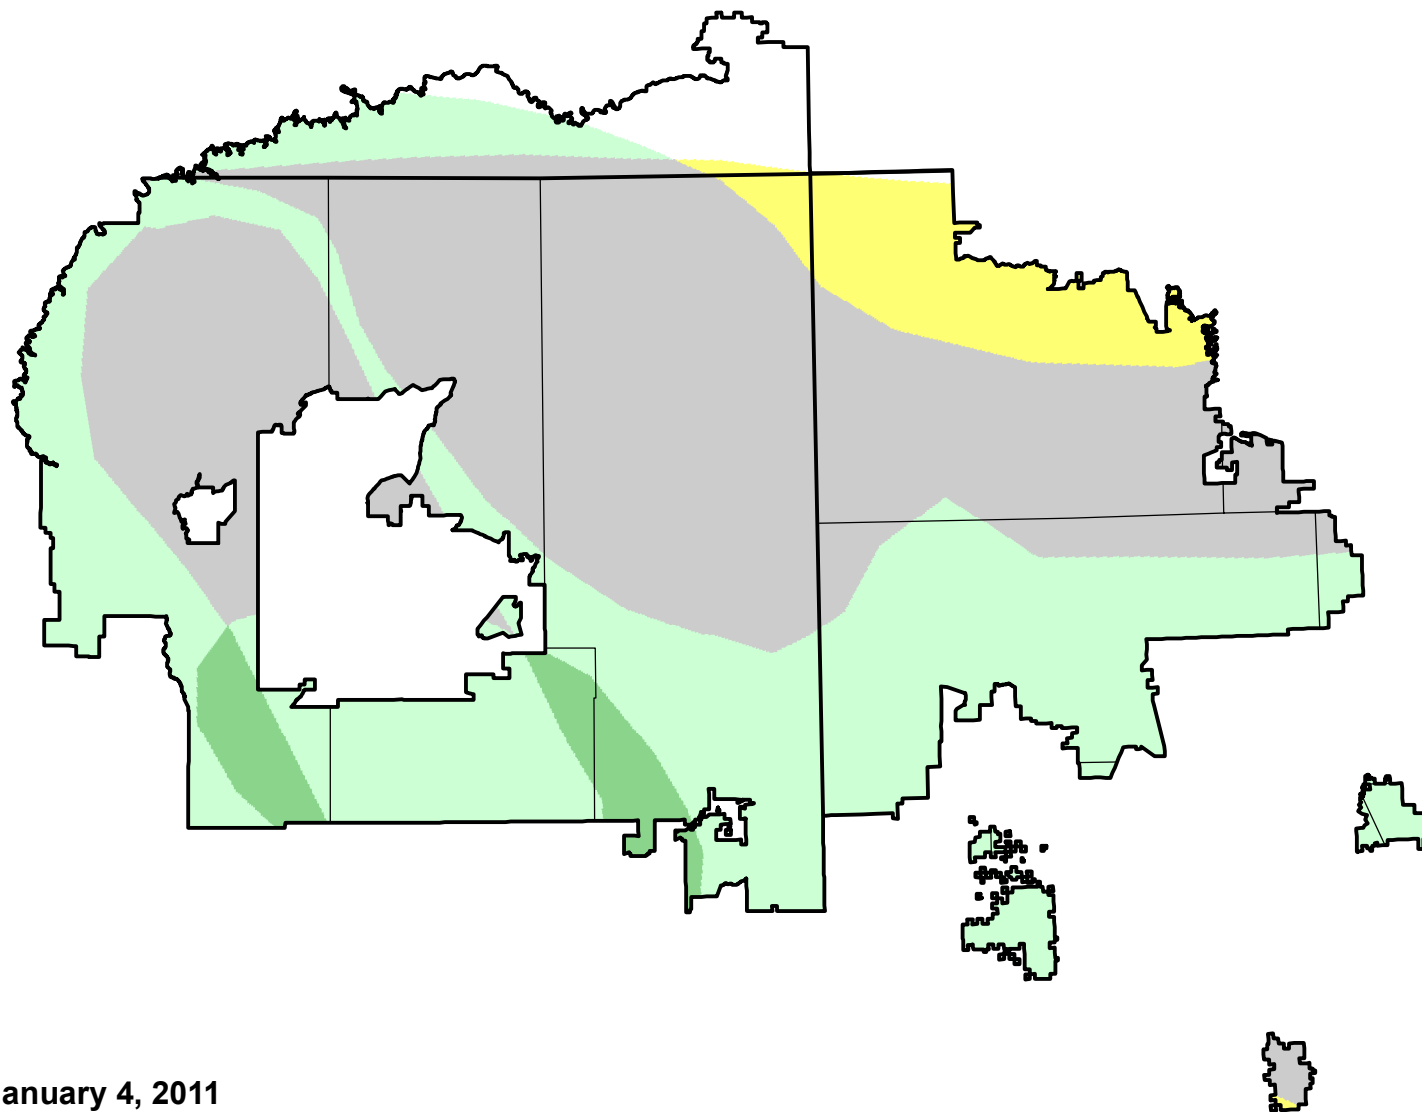

# U.S. Drought Monitor Class Change - Navajo

26 Week

January 4, 2011  
compared to  
July 8, 2010

[droughtmonitor.unl.edu](http://droughtmonitor.unl.edu)

- |                                                                                       |                     |
|---------------------------------------------------------------------------------------|---------------------|
|  | 5 Class Degradation |
|  | 4 Class Degradation |
|  | 3 Class Degradation |
|  | 2 Class Degradation |
|  | 1 Class Degradation |
|  | No Change           |
|  | 1 Class Improvement |
|  | 2 Class Improvement |
|  | 3 Class Improvement |
|  | 4 Class Improvement |
|  | 5 Class Improvement |