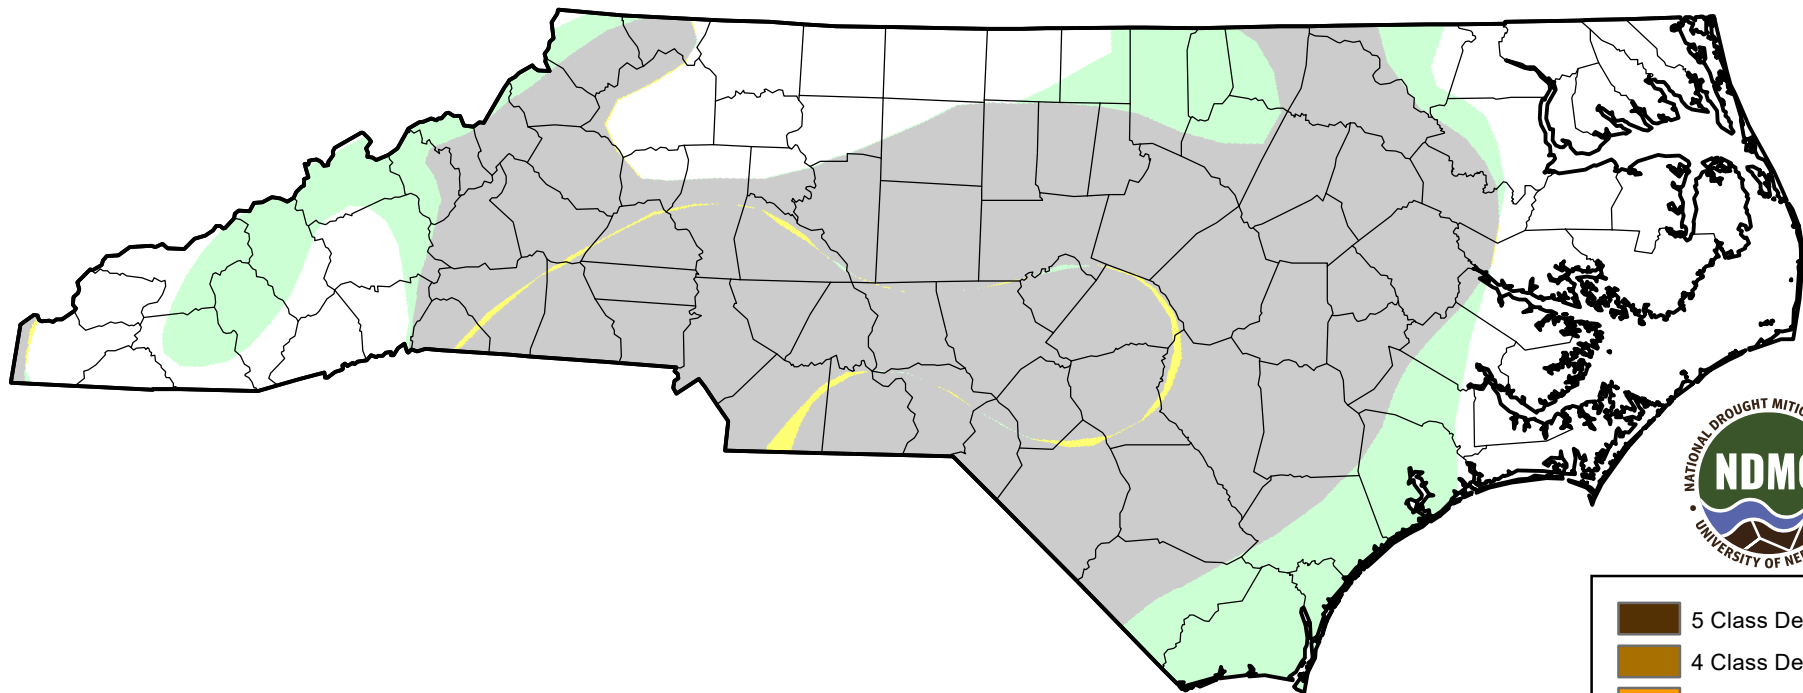

U.S. Drought Monitor Class Change - North Carolina

4 Week

January 4, 2011
compared to
December 9, 2010

droughtmonitor.unl.edu