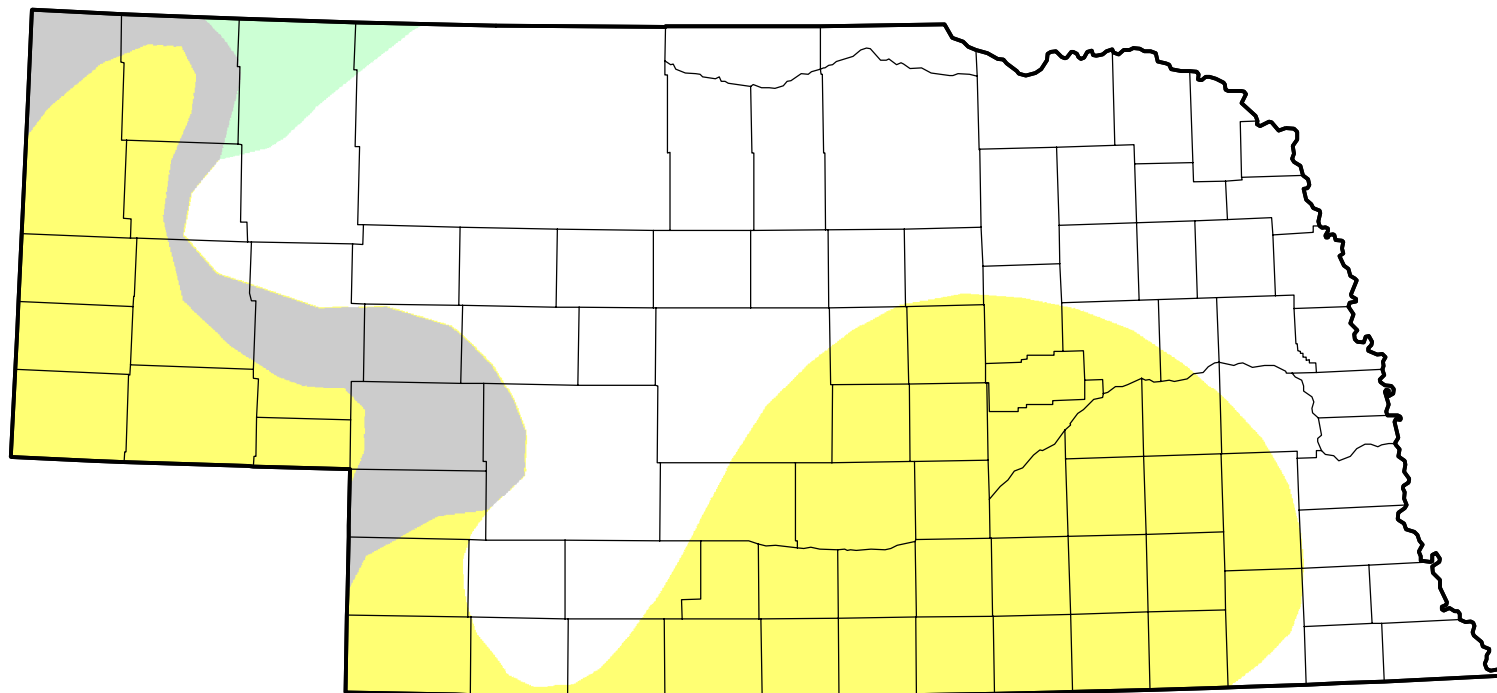

U.S. Drought Monitor Class Change - Nebraska

Start of Water Year

January 4, 2011
compared to
September 30, 2010

droughtmonitor.unl.edu

- 5 Class Degradation
- 4 Class Degradation
- 3 Class Degradation
- 2 Class Degradation
- 1 Class Degradation
- No Change
- 1 Class Improvement
- 2 Class Improvement
- 3 Class Improvement
- 4 Class Improvement
- 5 Class Improvement