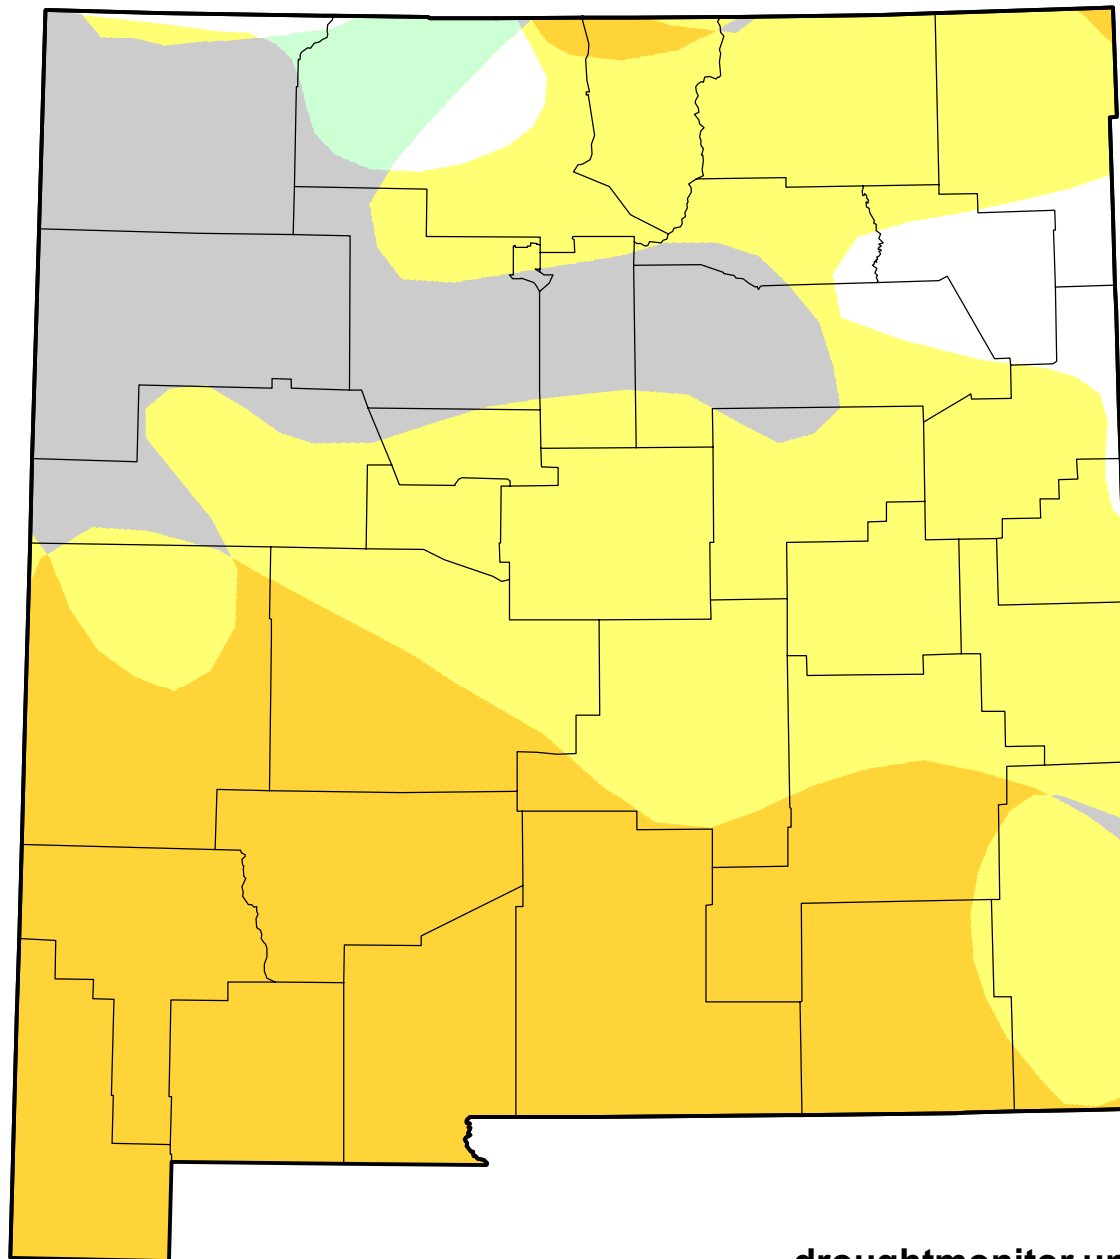

U.S. Drought Monitor Class Change - New Mexico

13 Week

January 4, 2011
compared to
October 7, 2010

droughtmonitor.unl.edu

-  5 Class Degradation
-  4 Class Degradation
-  3 Class Degradation
-  2 Class Degradation
-  1 Class Degradation
-  No Change
-  1 Class Improvement
-  2 Class Improvement
-  3 Class Improvement
-  4 Class Improvement
-  5 Class Improvement