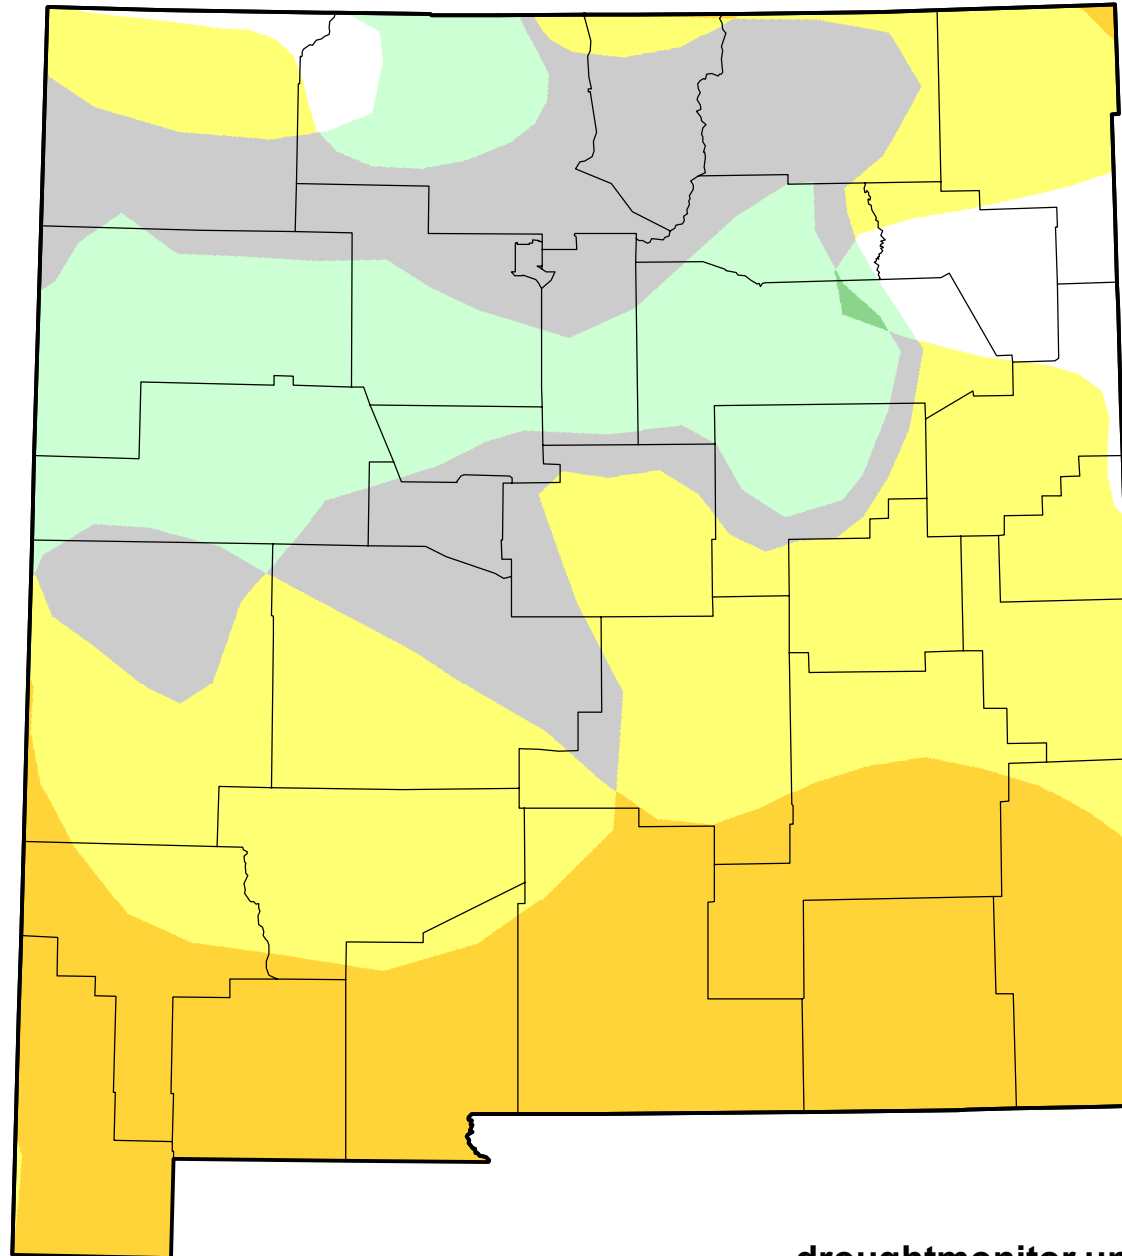

U.S. Drought Monitor Class Change - New Mexico

26 Week

January 4, 2011
compared to
July 8, 2010

droughtmonitor.unl.edu

- 5 Class Degradation
- 4 Class Degradation
- 3 Class Degradation
- 2 Class Degradation
- 1 Class Degradation
- No Change
- 1 Class Improvement
- 2 Class Improvement
- 3 Class Improvement
- 4 Class Improvement
- 5 Class Improvement