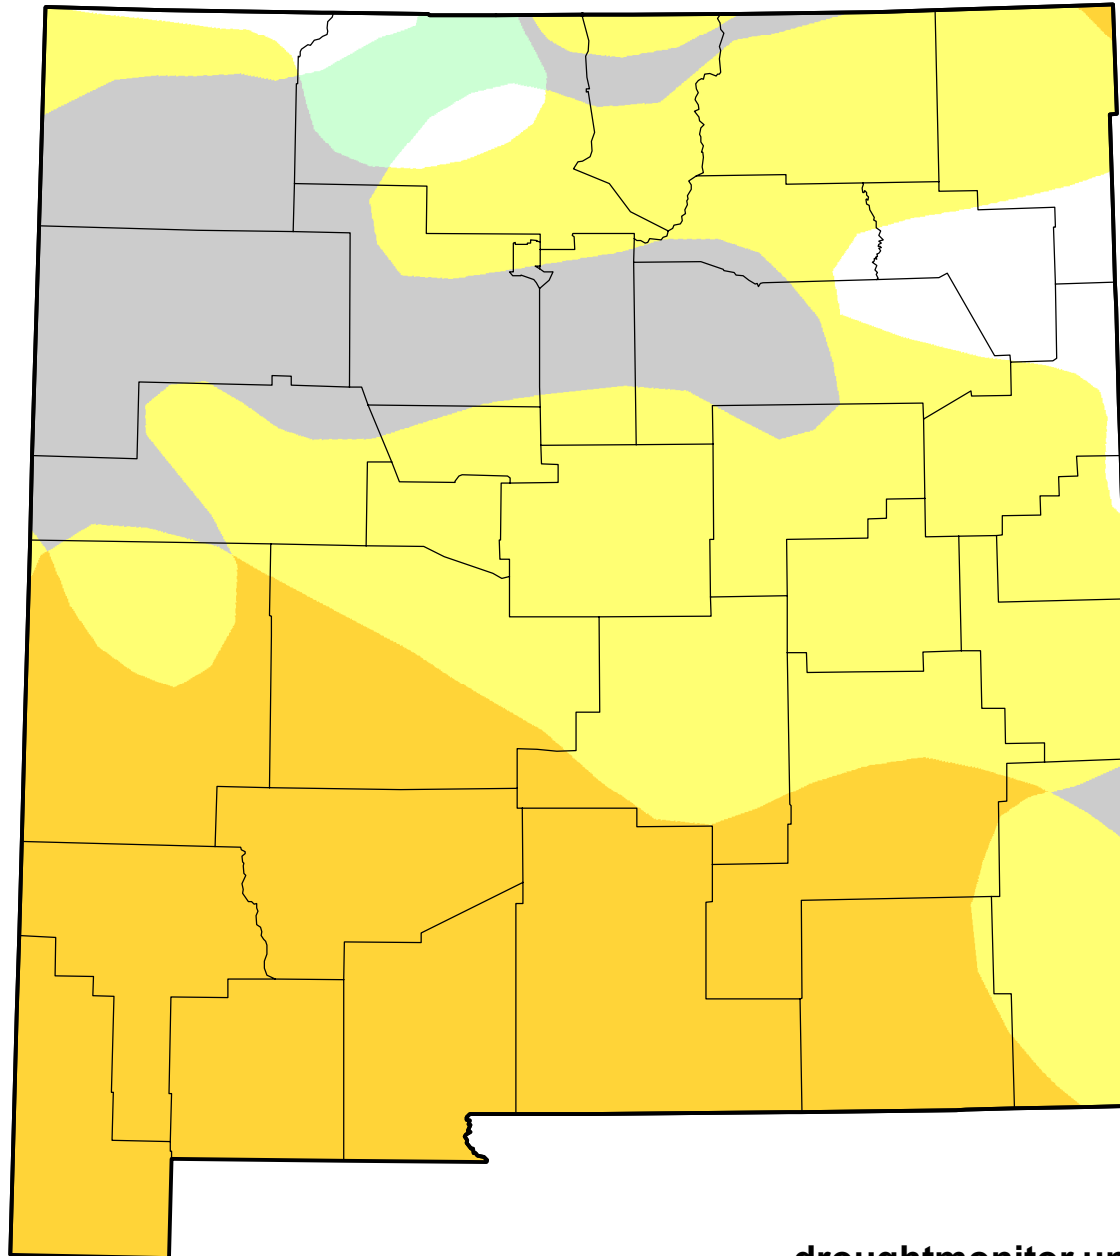

# U.S. Drought Monitor Class Change - New Mexico

## 8 Week

January 4, 2011  
compared to  
November 11, 2010

[droughtmonitor.unl.edu](http://droughtmonitor.unl.edu)

-  5 Class Degradation
-  4 Class Degradation
-  3 Class Degradation
-  2 Class Degradation
-  1 Class Degradation
-  No Change
-  1 Class Improvement
-  2 Class Improvement
-  3 Class Improvement
-  4 Class Improvement
-  5 Class Improvement