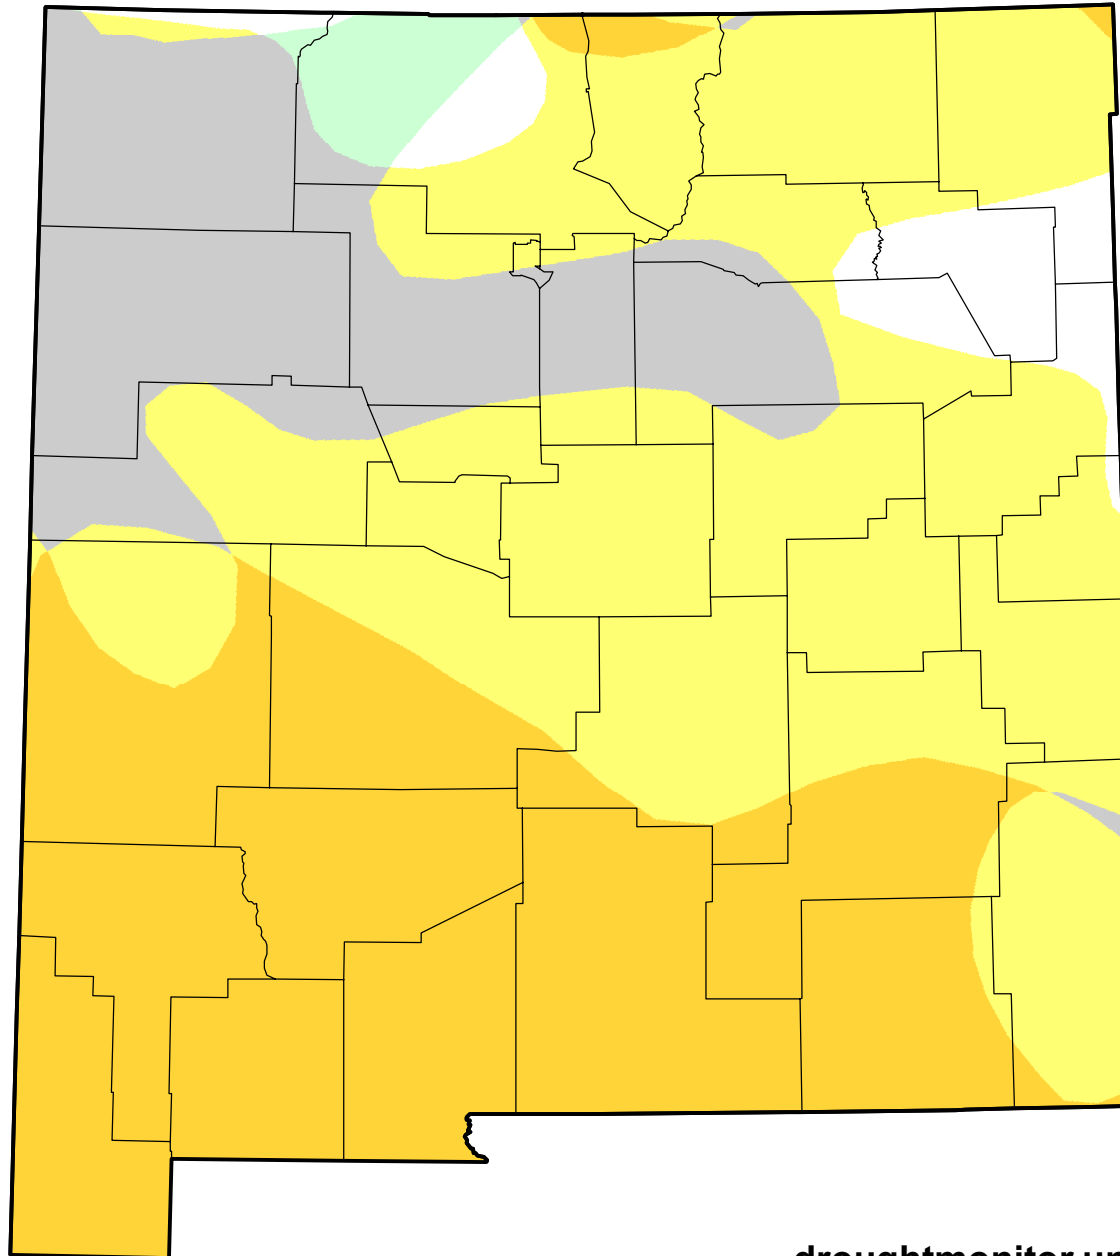

U.S. Drought Monitor Class Change - New Mexico

Start of Water Year

January 4, 2011
compared to
September 30, 2010

-  5 Class Degradation
-  4 Class Degradation
-  3 Class Degradation
-  2 Class Degradation
-  1 Class Degradation
-  No Change
-  1 Class Improvement
-  2 Class Improvement
-  3 Class Improvement
-  4 Class Improvement
-  5 Class Improvement