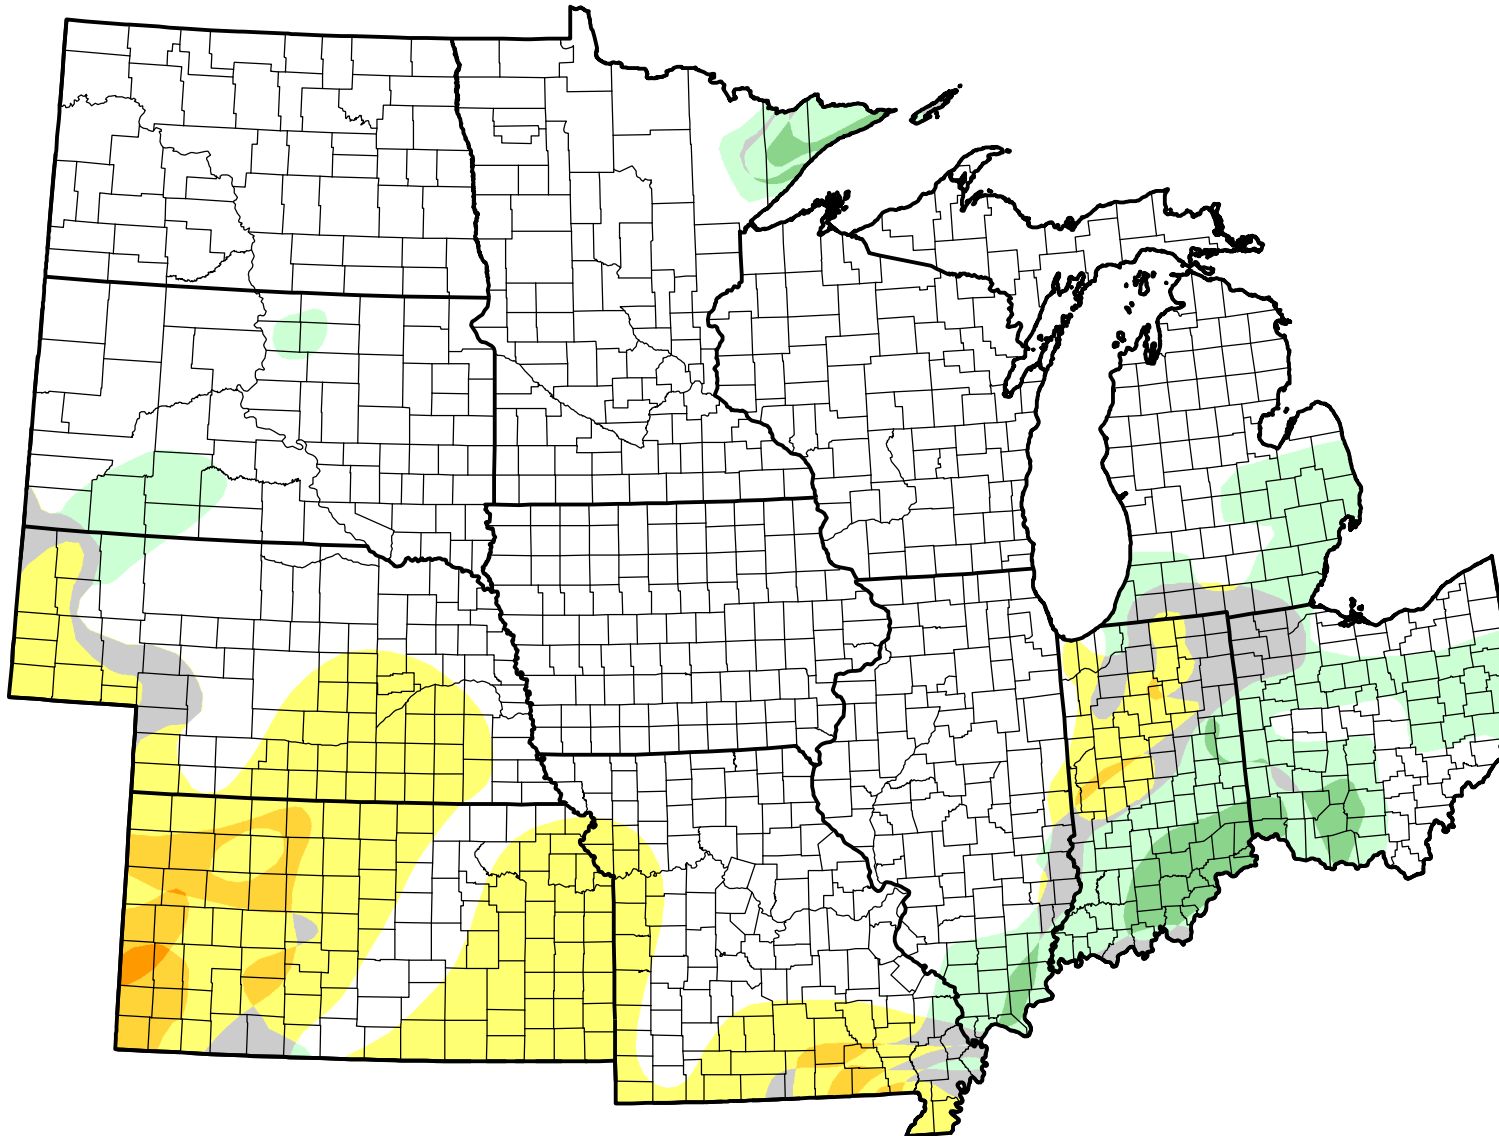

U.S. Drought Monitor Class Change - U2U North Central States 13 Week

-  5 Class Degradation
-  4 Class Degradation
-  3 Class Degradation
-  2 Class Degradation
-  1 Class Degradation
-  No Change
-  1 Class Improvement
-  2 Class Improvement
-  3 Class Improvement
-  4 Class Improvement
-  5 Class Improvement

January 4, 2011
compared to
October 7, 2010

droughtmonitor.unl.edu