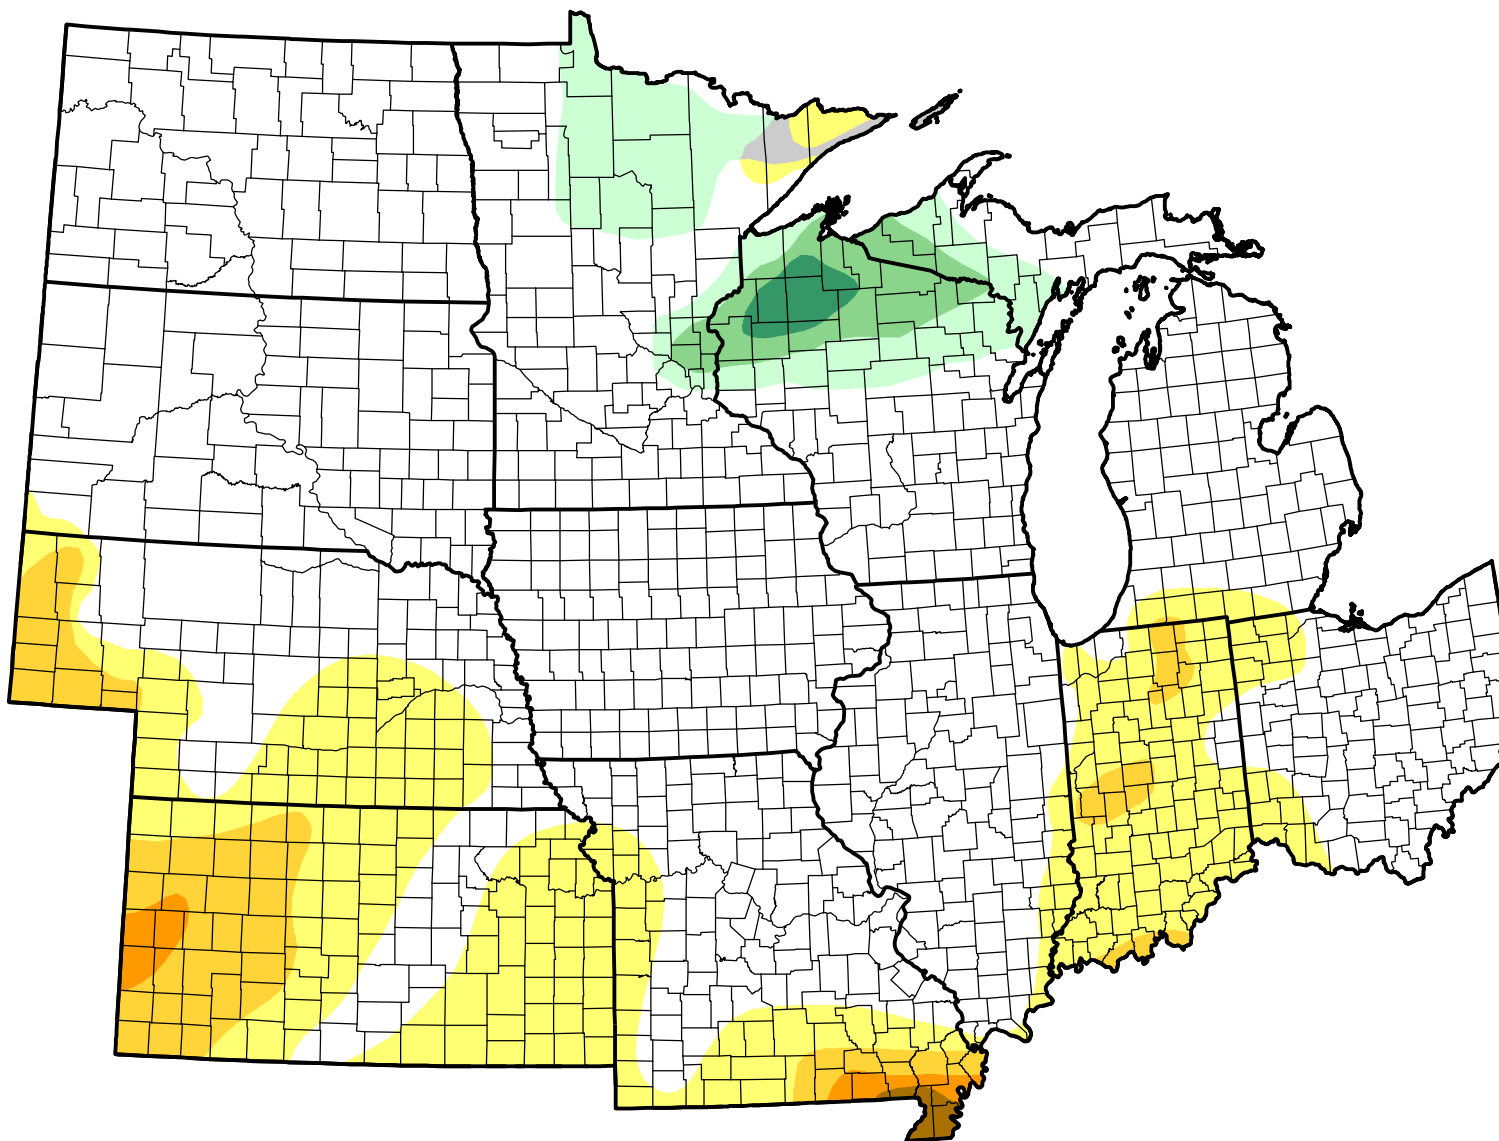

U.S. Drought Monitor Class Change - U2U North Central States 52 Week

January 4, 2011
compared to
January 7, 2010

droughtmonitor.unl.edu

-  5 Class Degradation
-  4 Class Degradation
-  3 Class Degradation
-  2 Class Degradation
-  1 Class Degradation
-  No Change
-  1 Class Improvement
-  2 Class Improvement
-  3 Class Improvement
-  4 Class Improvement
-  5 Class Improvement