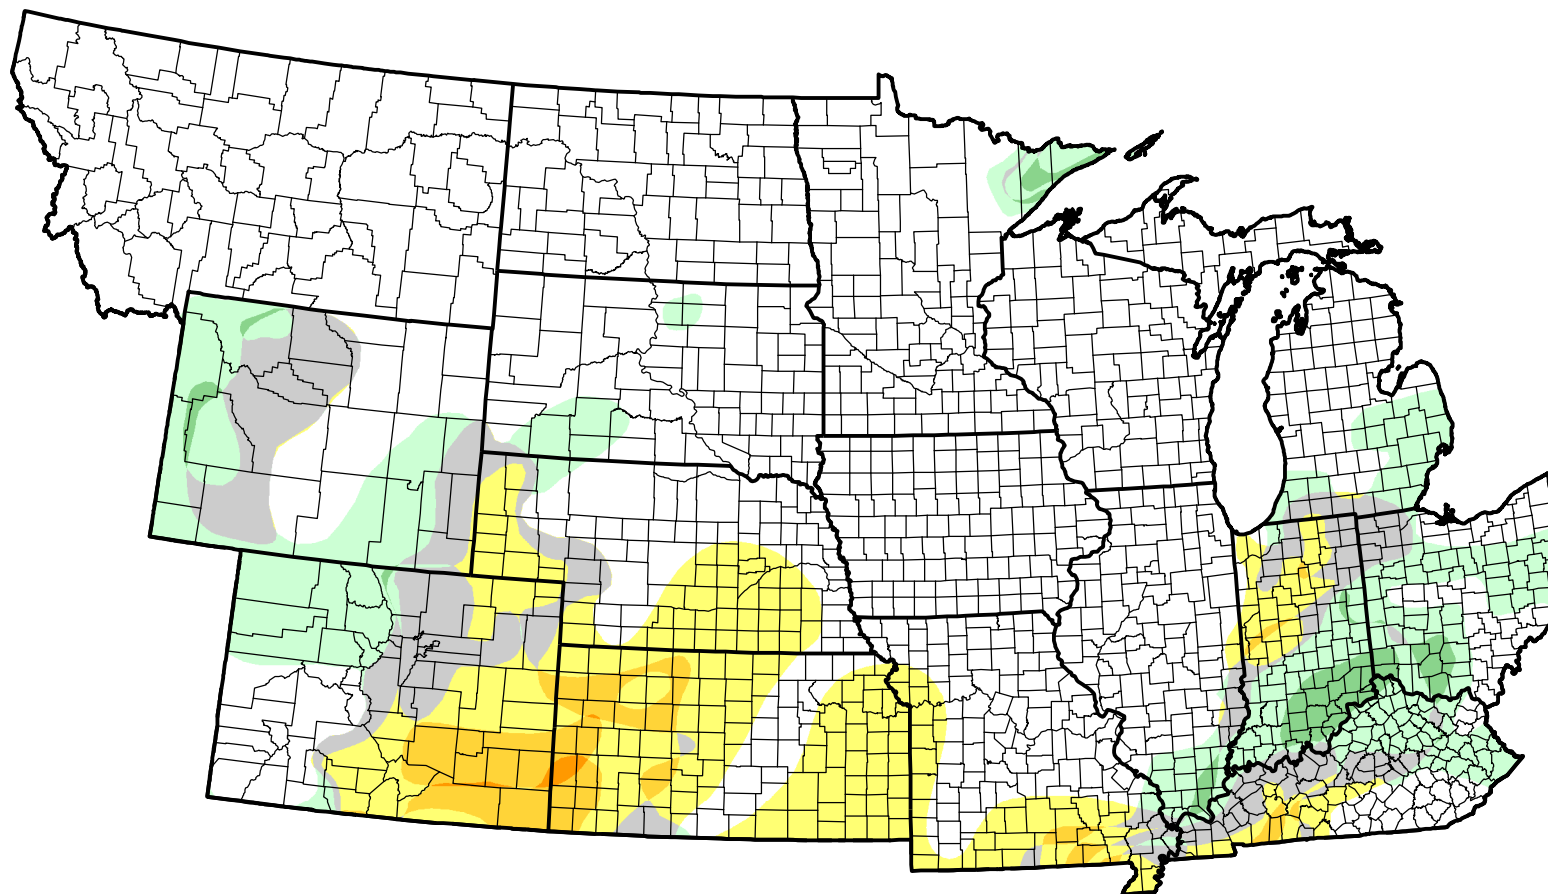

U.S. Drought Monitor Class Change - NWS Central 13 Week

-  5 Class Degradation
-  4 Class Degradation
-  3 Class Degradation
-  2 Class Degradation
-  1 Class Degradation
-  No Change
-  1 Class Improvement
-  2 Class Improvement
-  3 Class Improvement
-  4 Class Improvement
-  5 Class Improvement

January 4, 2011
compared to
October 7, 2010

droughtmonitor.unl.edu