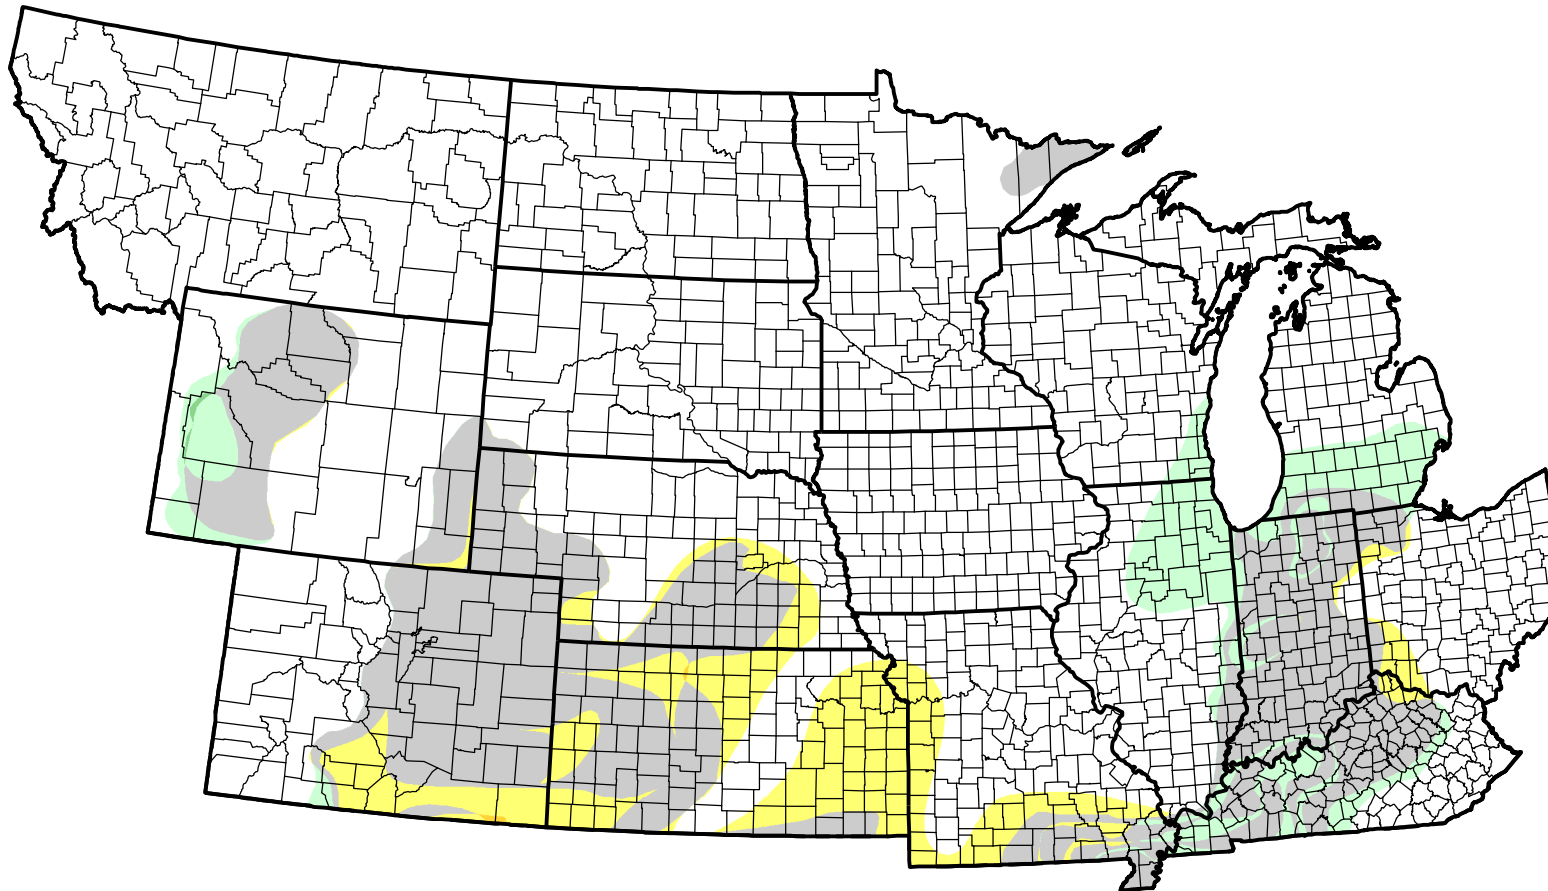

# U.S. Drought Monitor Class Change - NWS Central 4 Week

January 4, 2011  
compared to  
December 9, 2010

[droughtmonitor.unl.edu](http://droughtmonitor.unl.edu)

- |   |                     |
|---|---------------------|
|  | 5 Class Degradation |
|  | 4 Class Degradation |
|  | 3 Class Degradation |
|  | 2 Class Degradation |
|  | 1 Class Degradation |
|  | No Change           |
|  | 1 Class Improvement |
|  | 2 Class Improvement |
|  | 3 Class Improvement |
|  | 4 Class Improvement |
|  | 5 Class Improvement |