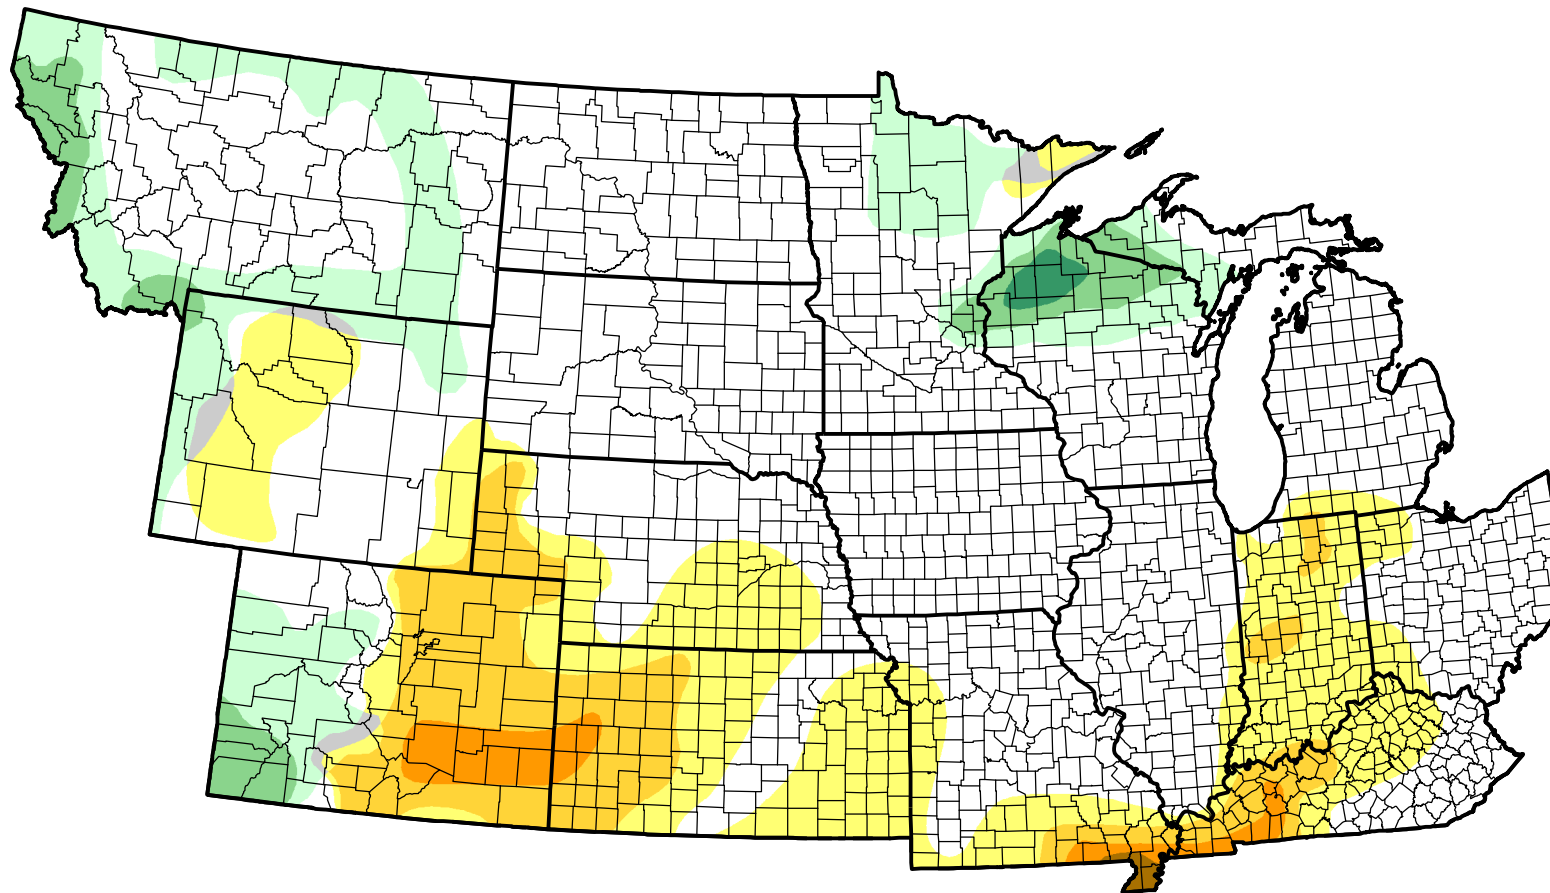

# U.S. Drought Monitor Class Change - NWS Central 52 Week

-  5 Class Degradation
-  4 Class Degradation
-  3 Class Degradation
-  2 Class Degradation
-  1 Class Degradation
-  No Change
-  1 Class Improvement
-  2 Class Improvement
-  3 Class Improvement
-  4 Class Improvement
-  5 Class Improvement

January 4, 2011  
compared to  
January 7, 2010

[droughtmonitor.unl.edu](http://droughtmonitor.unl.edu)