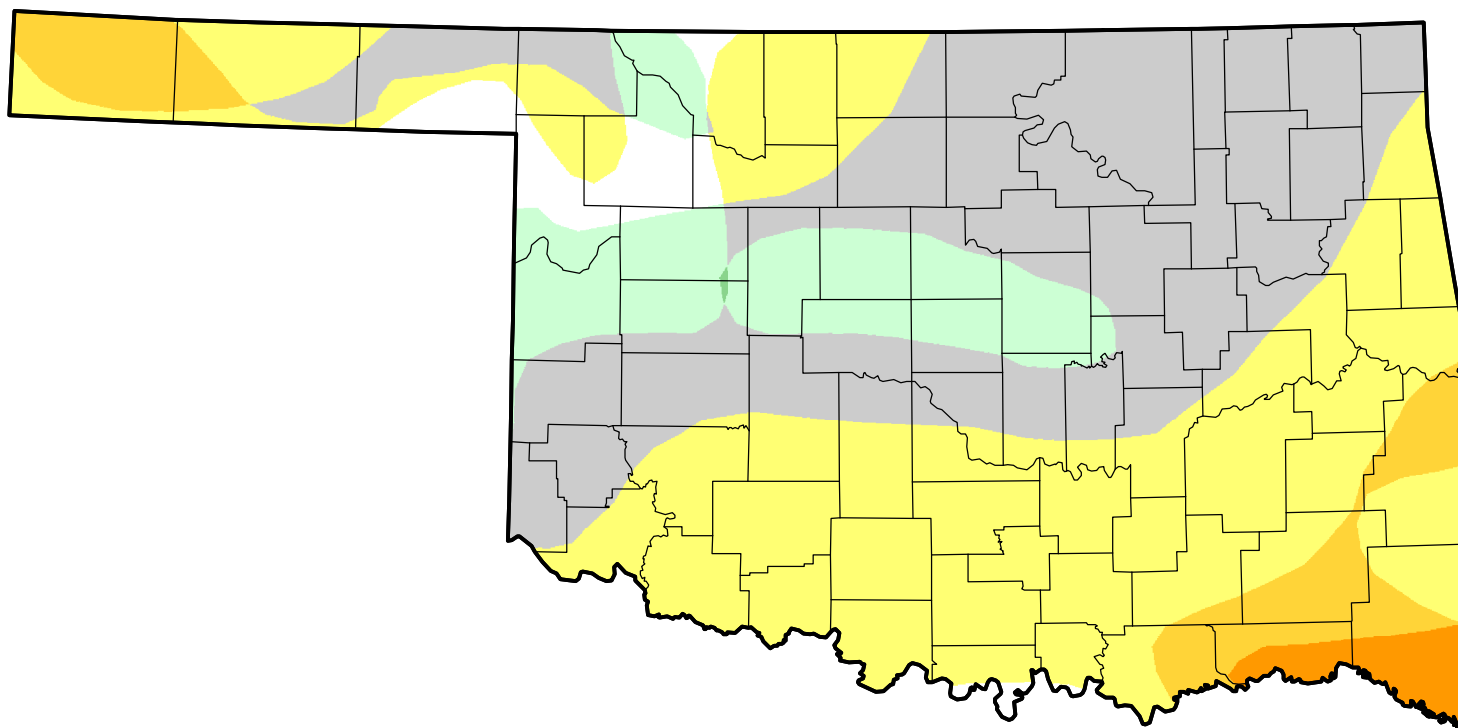

U.S. Drought Monitor Class Change - Oklahoma

8 Week

January 4, 2011
compared to
November 11, 2010

droughtmonitor.unl.edu

-  5 Class Degradation
-  4 Class Degradation
-  3 Class Degradation
-  2 Class Degradation
-  1 Class Degradation
-  No Change
-  1 Class Improvement
-  2 Class Improvement
-  3 Class Improvement
-  4 Class Improvement
-  5 Class Improvement