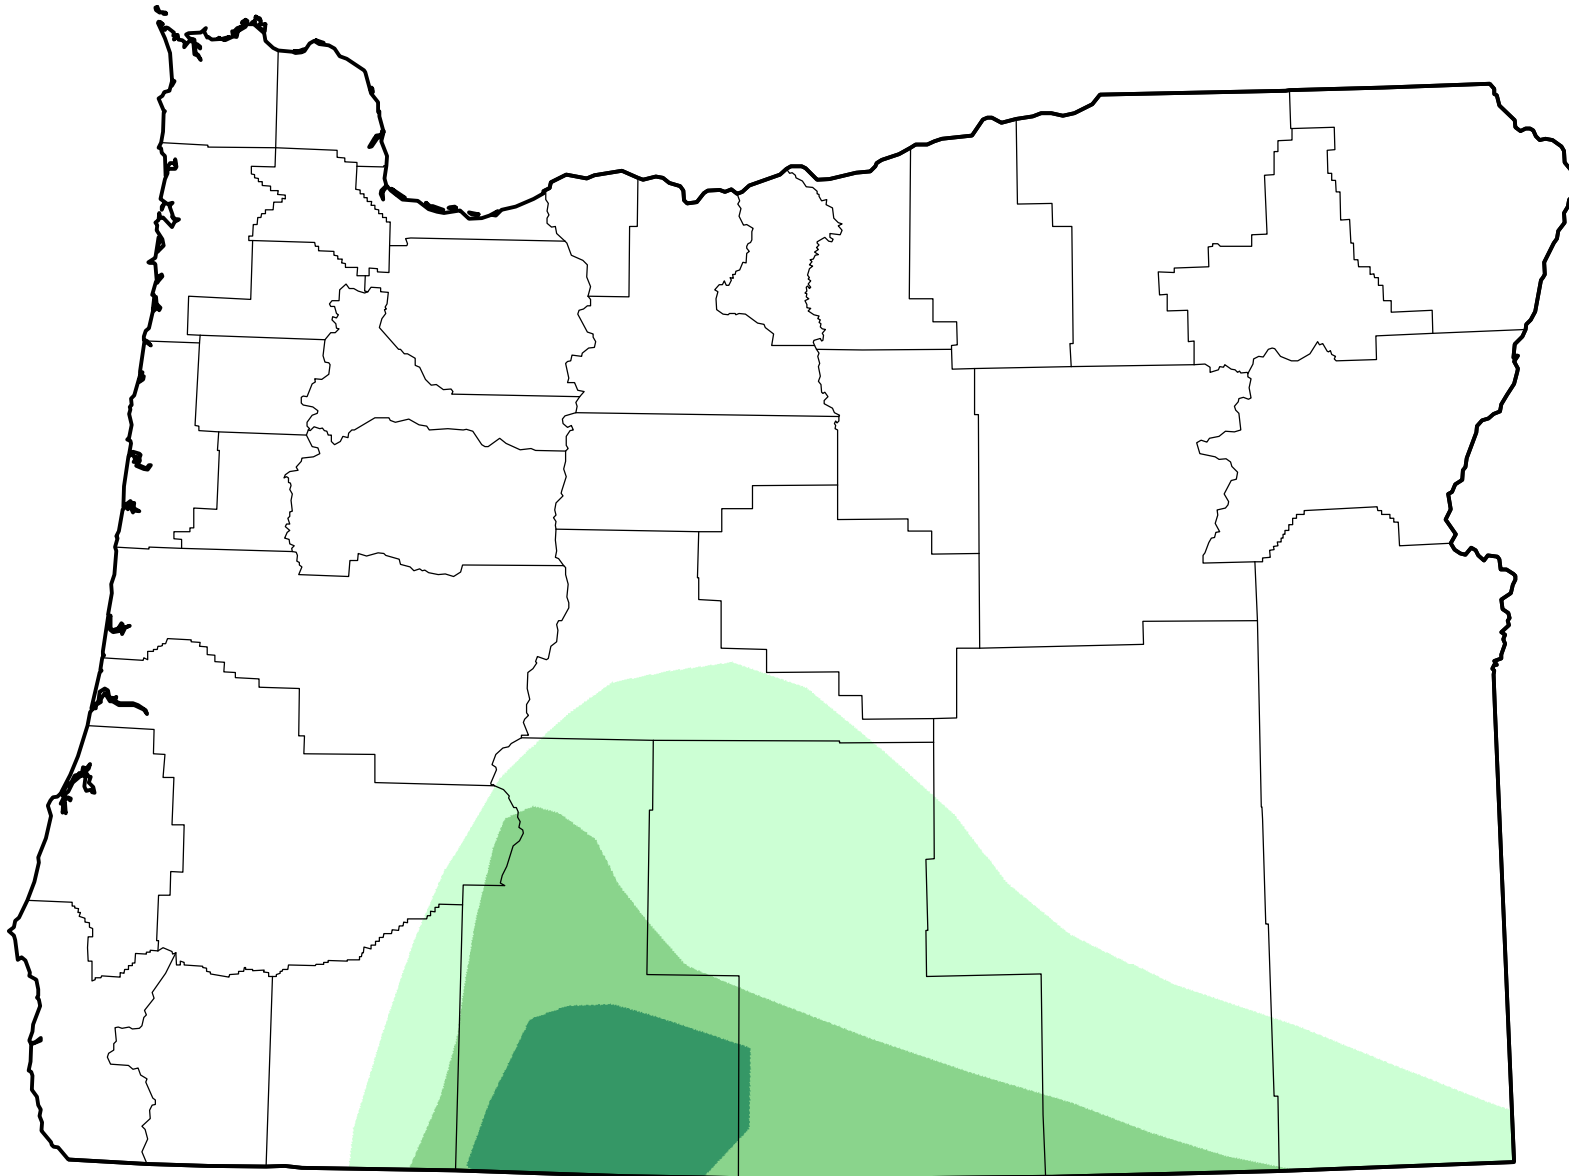

U.S. Drought Monitor Class Change - Oregon

13 Week

January 4, 2011
compared to
October 7, 2010

droughtmonitor.unl.edu

-  5 Class Degradation
-  4 Class Degradation
-  3 Class Degradation
-  2 Class Degradation
-  1 Class Degradation
-  No Change
-  1 Class Improvement
-  2 Class Improvement
-  3 Class Improvement
-  4 Class Improvement
-  5 Class Improvement