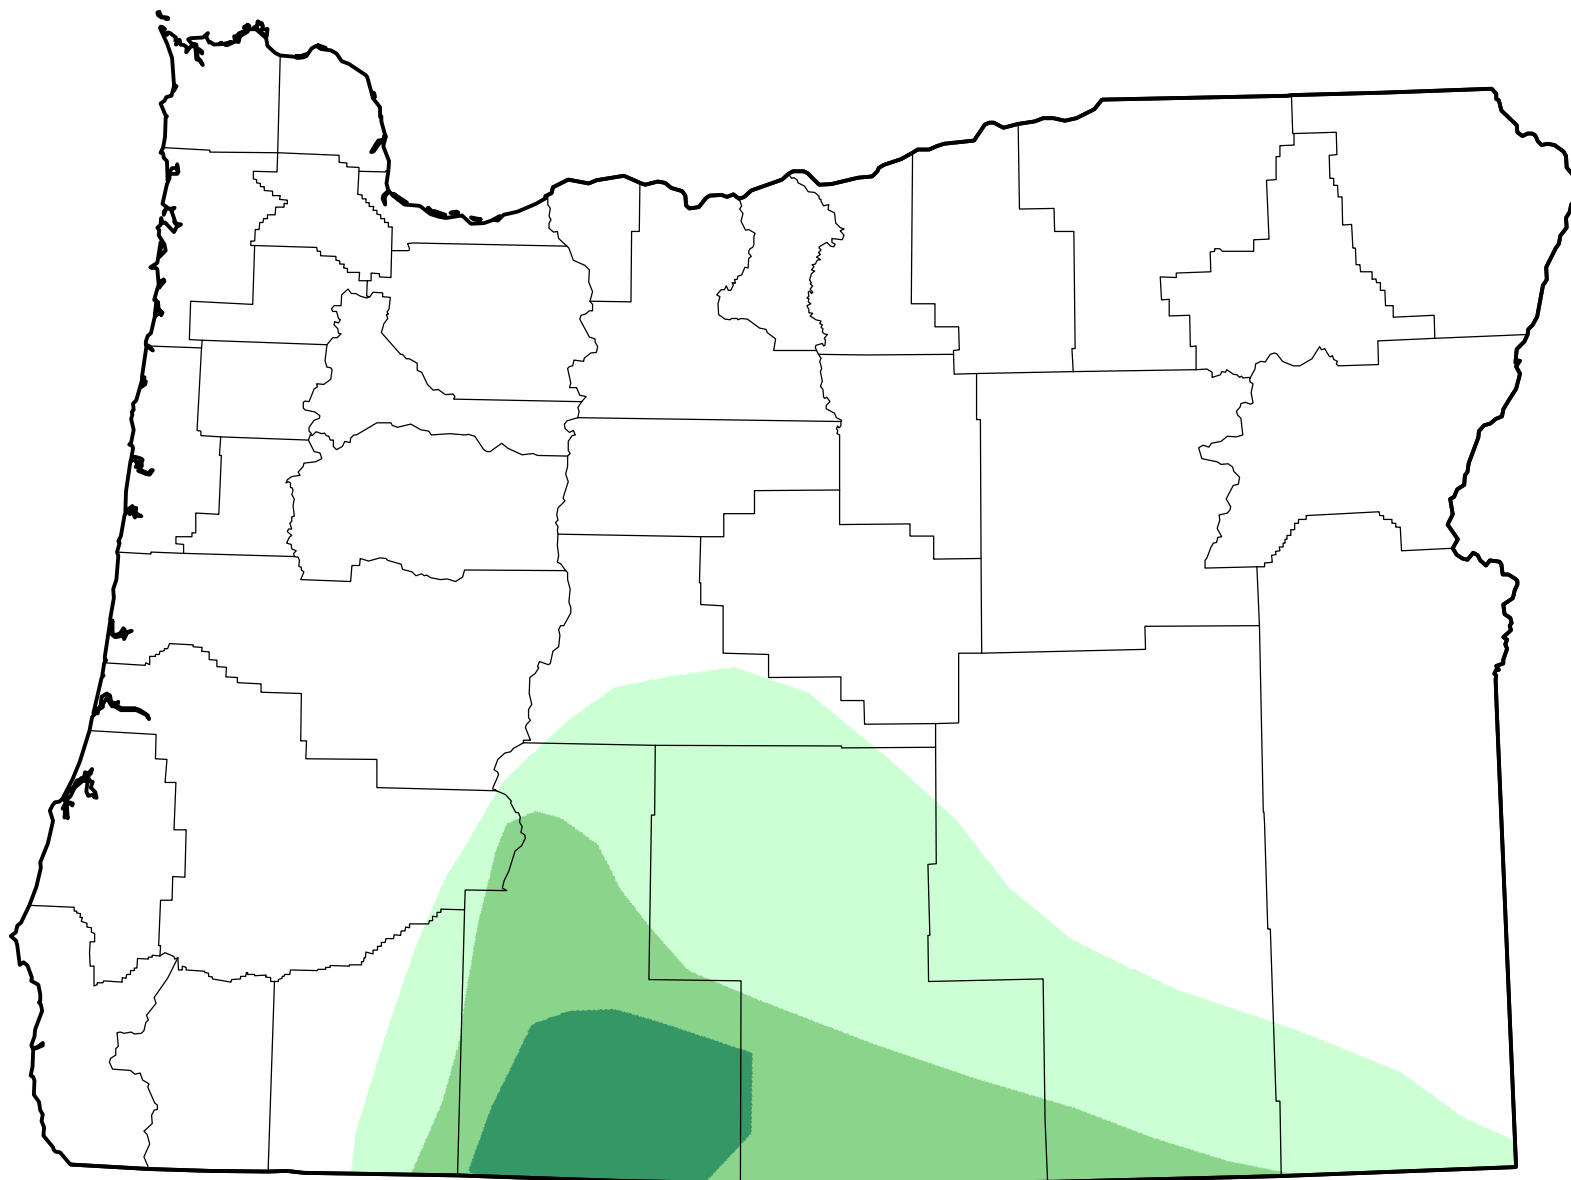

# U.S. Drought Monitor Class Change - Oregon

## 26 Week

January 4, 2011  
compared to  
July 8, 2010

[droughtmonitor.unl.edu](http://droughtmonitor.unl.edu)