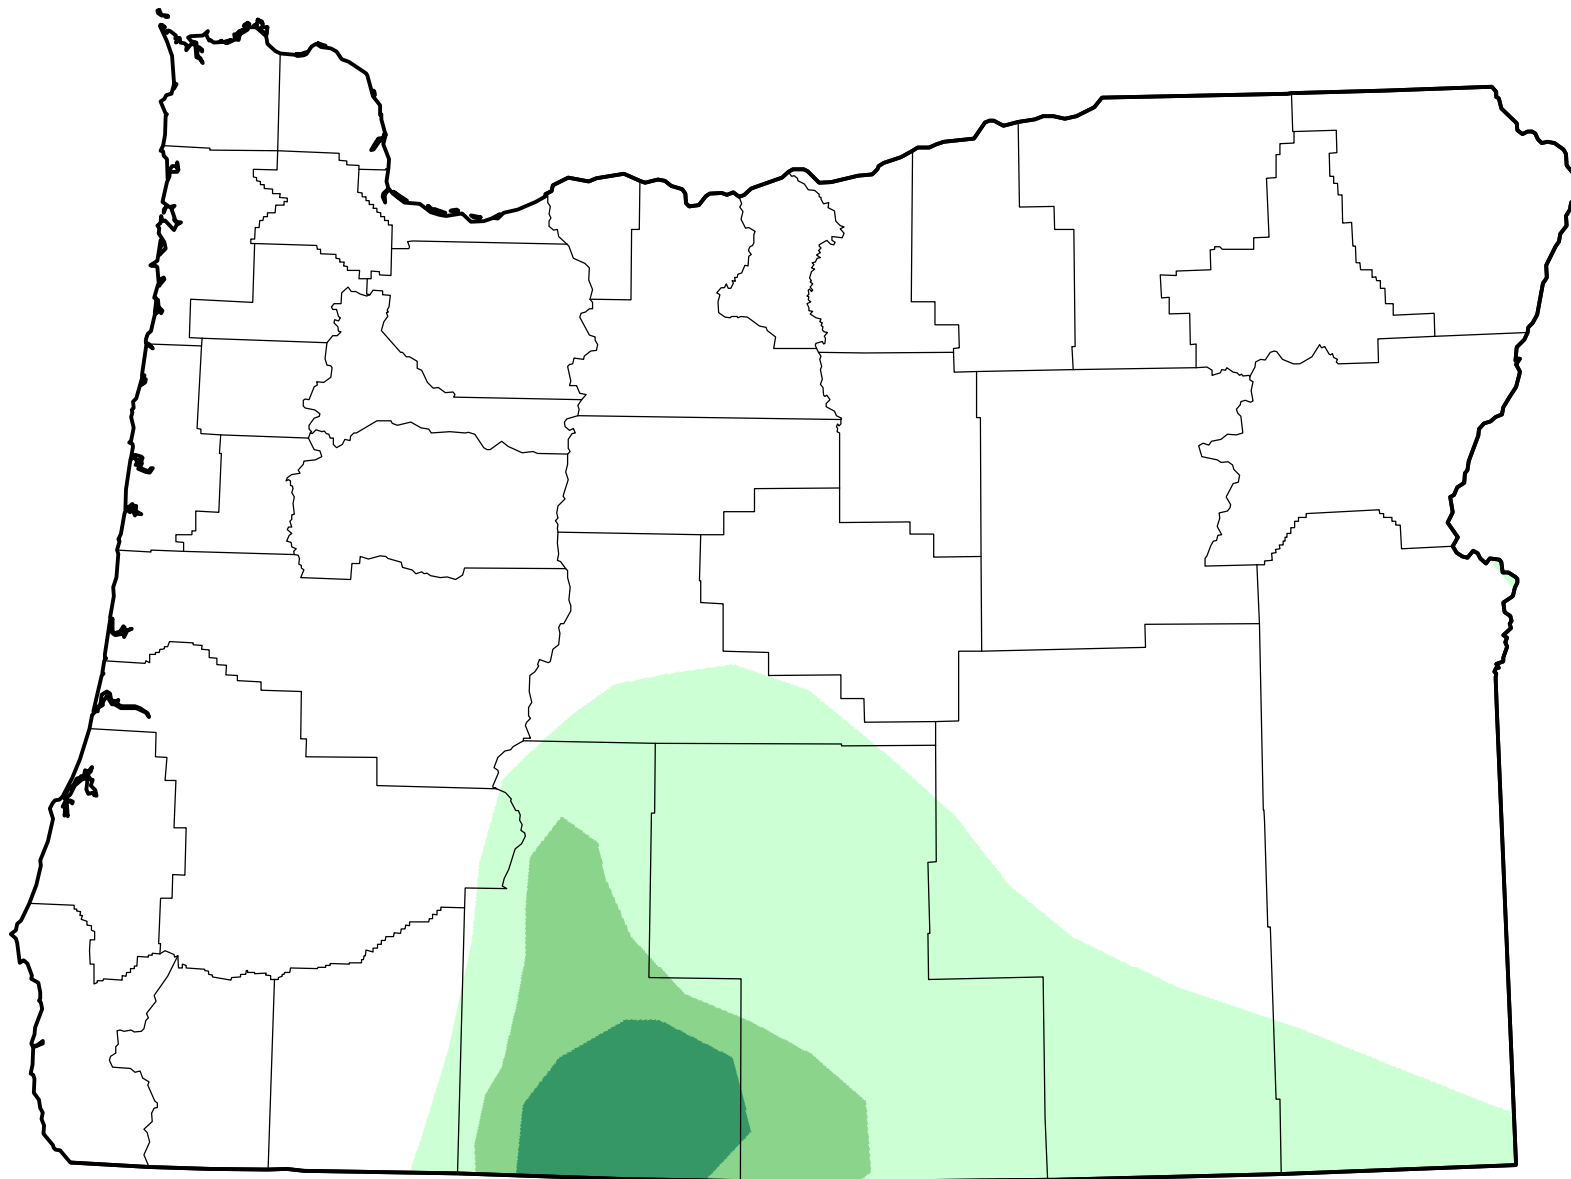

U.S. Drought Monitor Class Change - Oregon

8 Week

January 4, 2011
compared to
November 11, 2010

droughtmonitor.unl.edu

-  5 Class Degradation
-  4 Class Degradation
-  3 Class Degradation
-  2 Class Degradation
-  1 Class Degradation
-  No Change
-  1 Class Improvement
-  2 Class Improvement
-  3 Class Improvement
-  4 Class Improvement
-  5 Class Improvement