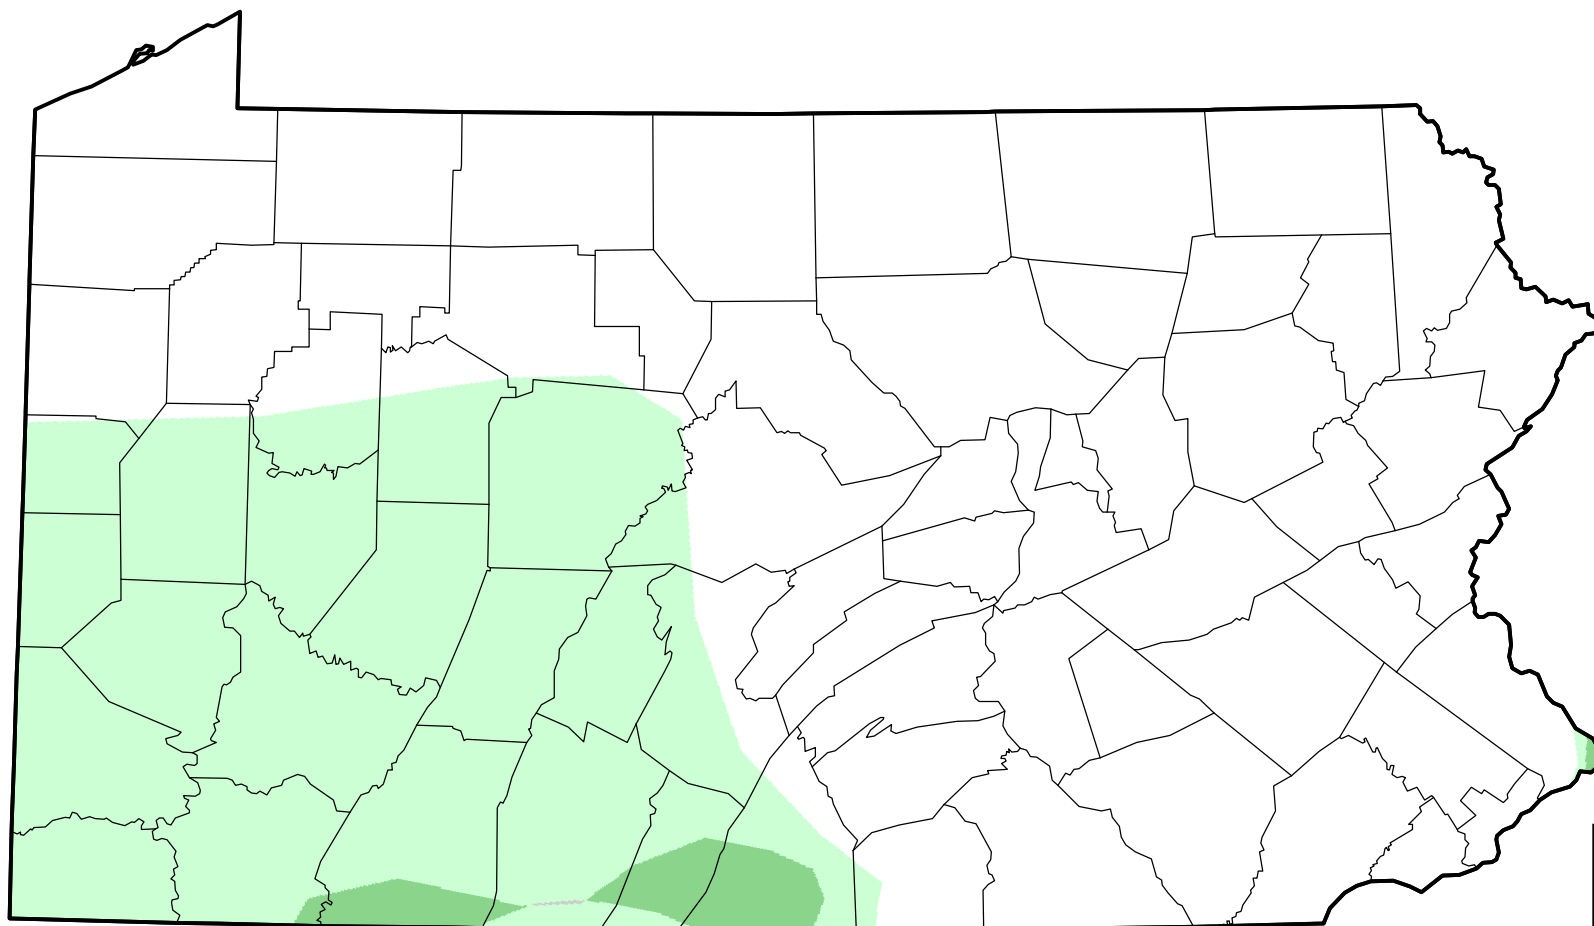

U.S. Drought Monitor Class Change - Pennsylvania

13 Week

January 4, 2011
compared to
October 7, 2010

droughtmonitor.unl.edu

- 5 Class Degradation
- 4 Class Degradation
- 3 Class Degradation
- 2 Class Degradation
- 1 Class Degradation
- No Change
- 1 Class Improvement
- 2 Class Improvement
- 3 Class Improvement
- 4 Class Improvement
- 5 Class Improvement