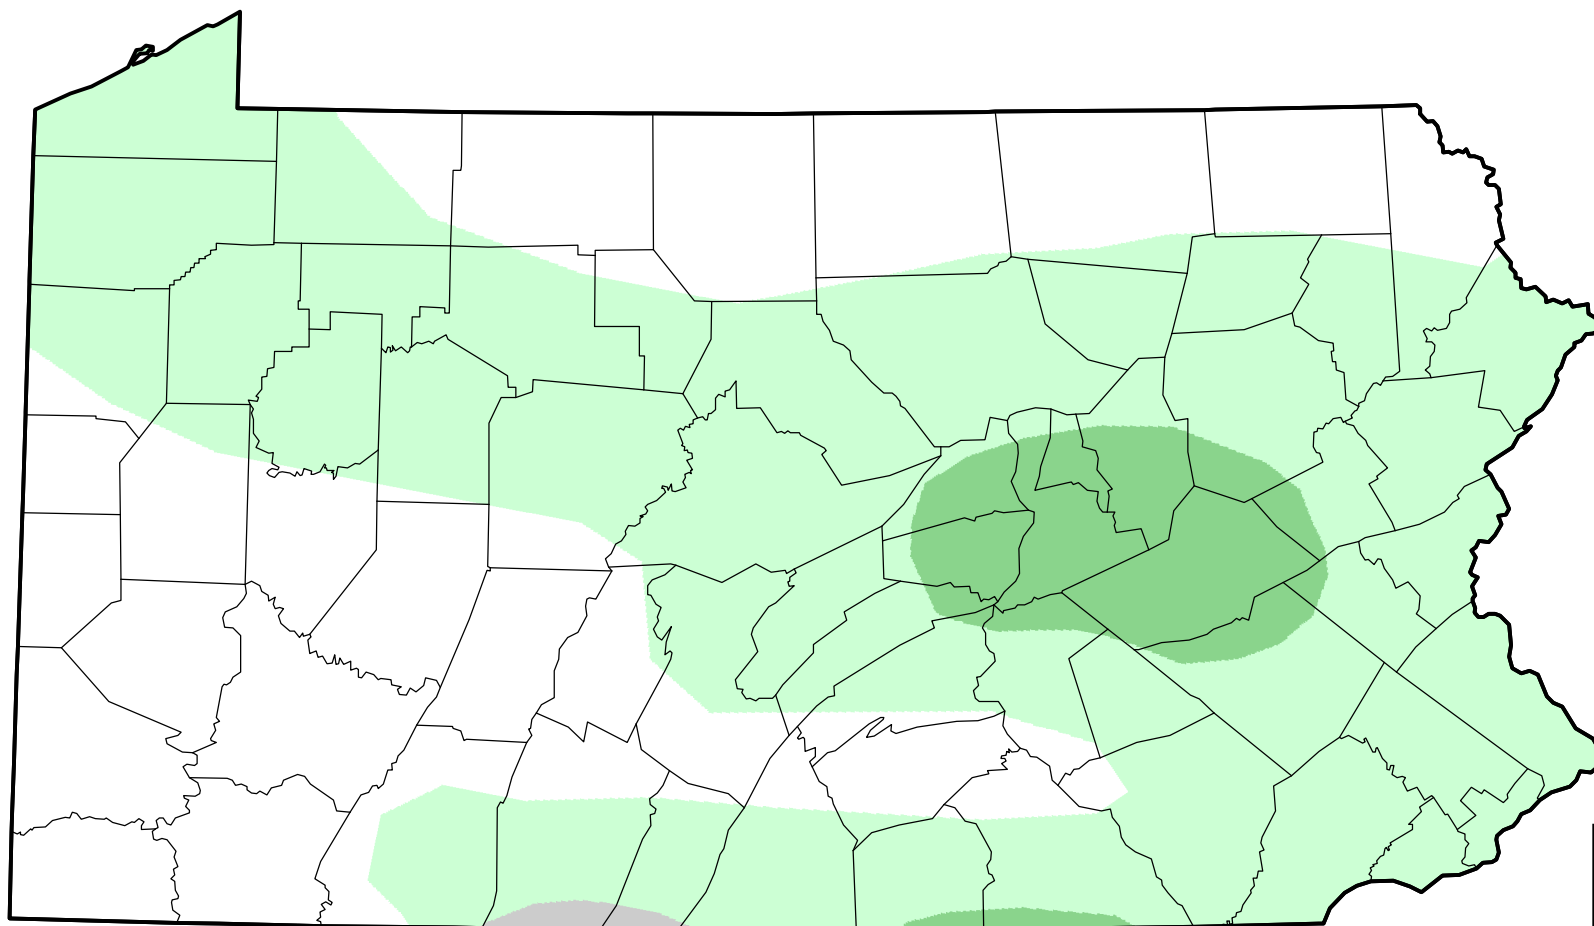

U.S. Drought Monitor Class Change - Pennsylvania

26 Week

-  5 Class Degradation
-  4 Class Degradation
-  3 Class Degradation
-  2 Class Degradation
-  1 Class Degradation
-  No Change
-  1 Class Improvement
-  2 Class Improvement
-  3 Class Improvement
-  4 Class Improvement
-  5 Class Improvement

January 4, 2011
compared to
July 8, 2010

droughtmonitor.unl.edu