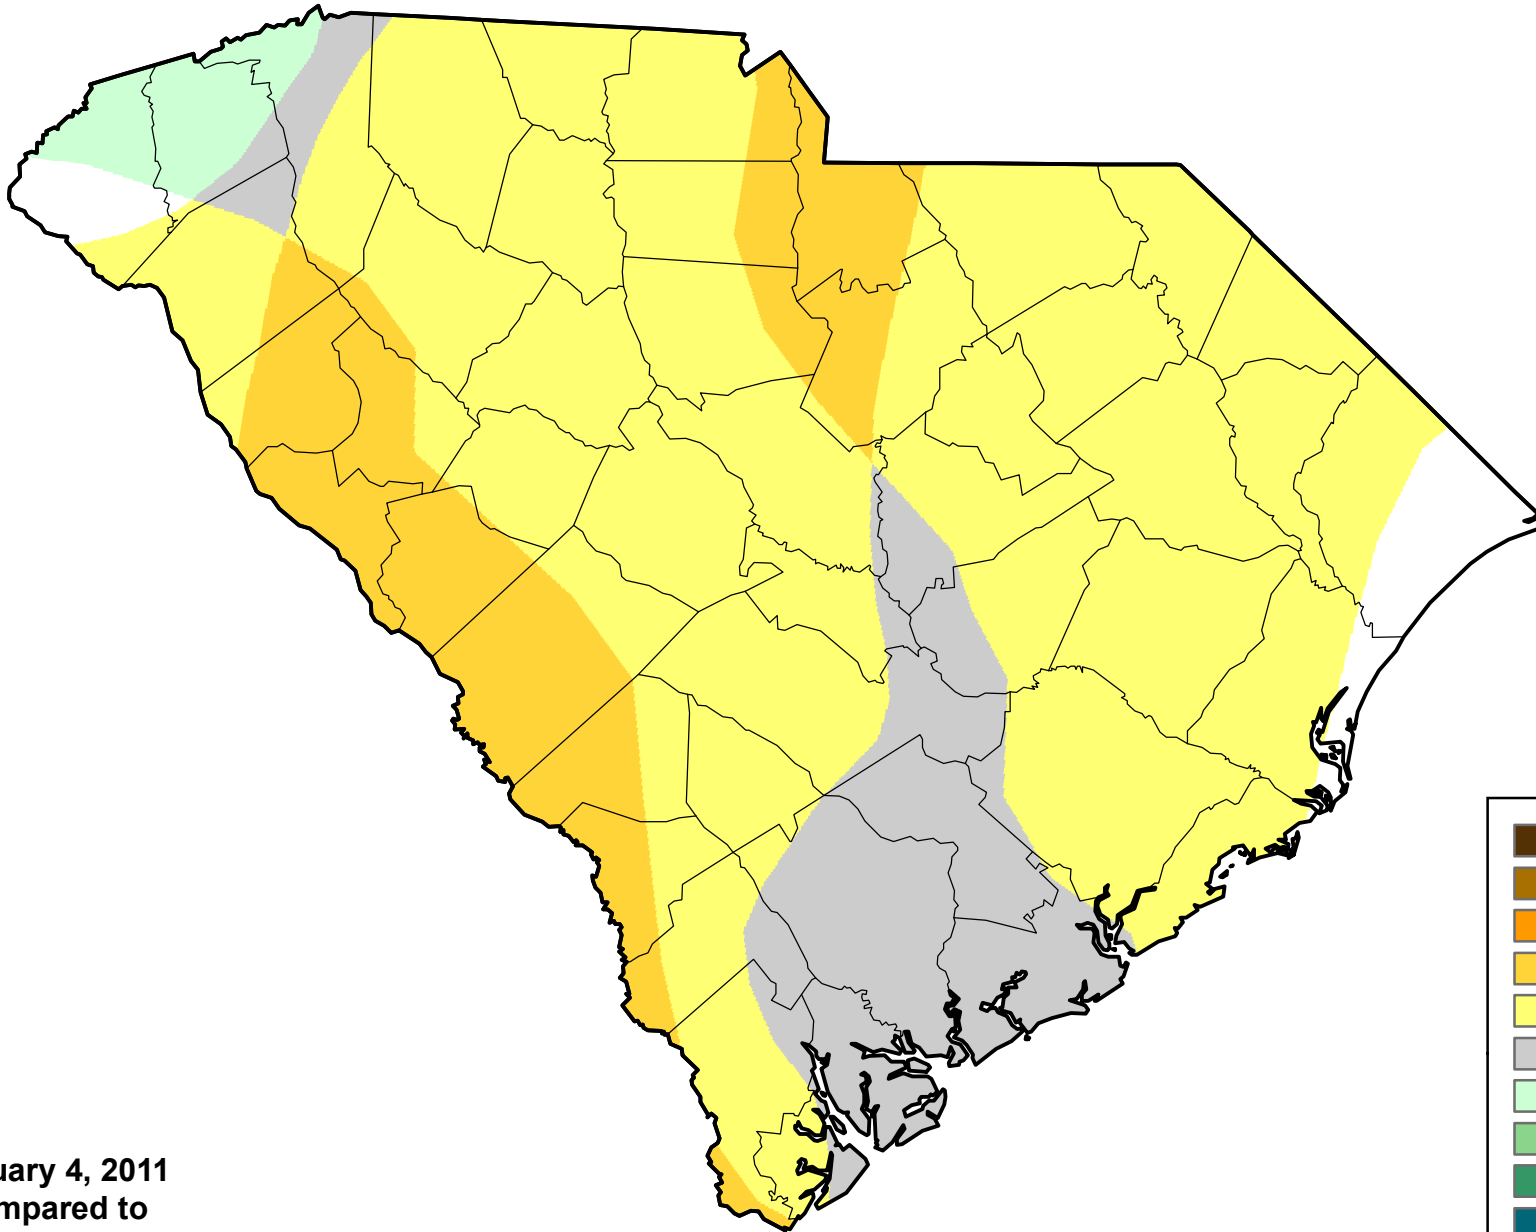

U.S. Drought Monitor Class Change - South Carolina

26 Week

January 4, 2011
compared to
July 8, 2010

droughtmonitor.unl.edu

-  5 Class Degradation
-  4 Class Degradation
-  3 Class Degradation
-  2 Class Degradation
-  1 Class Degradation
-  No Change
-  1 Class Improvement
-  2 Class Improvement
-  3 Class Improvement
-  4 Class Improvement
-  5 Class Improvement