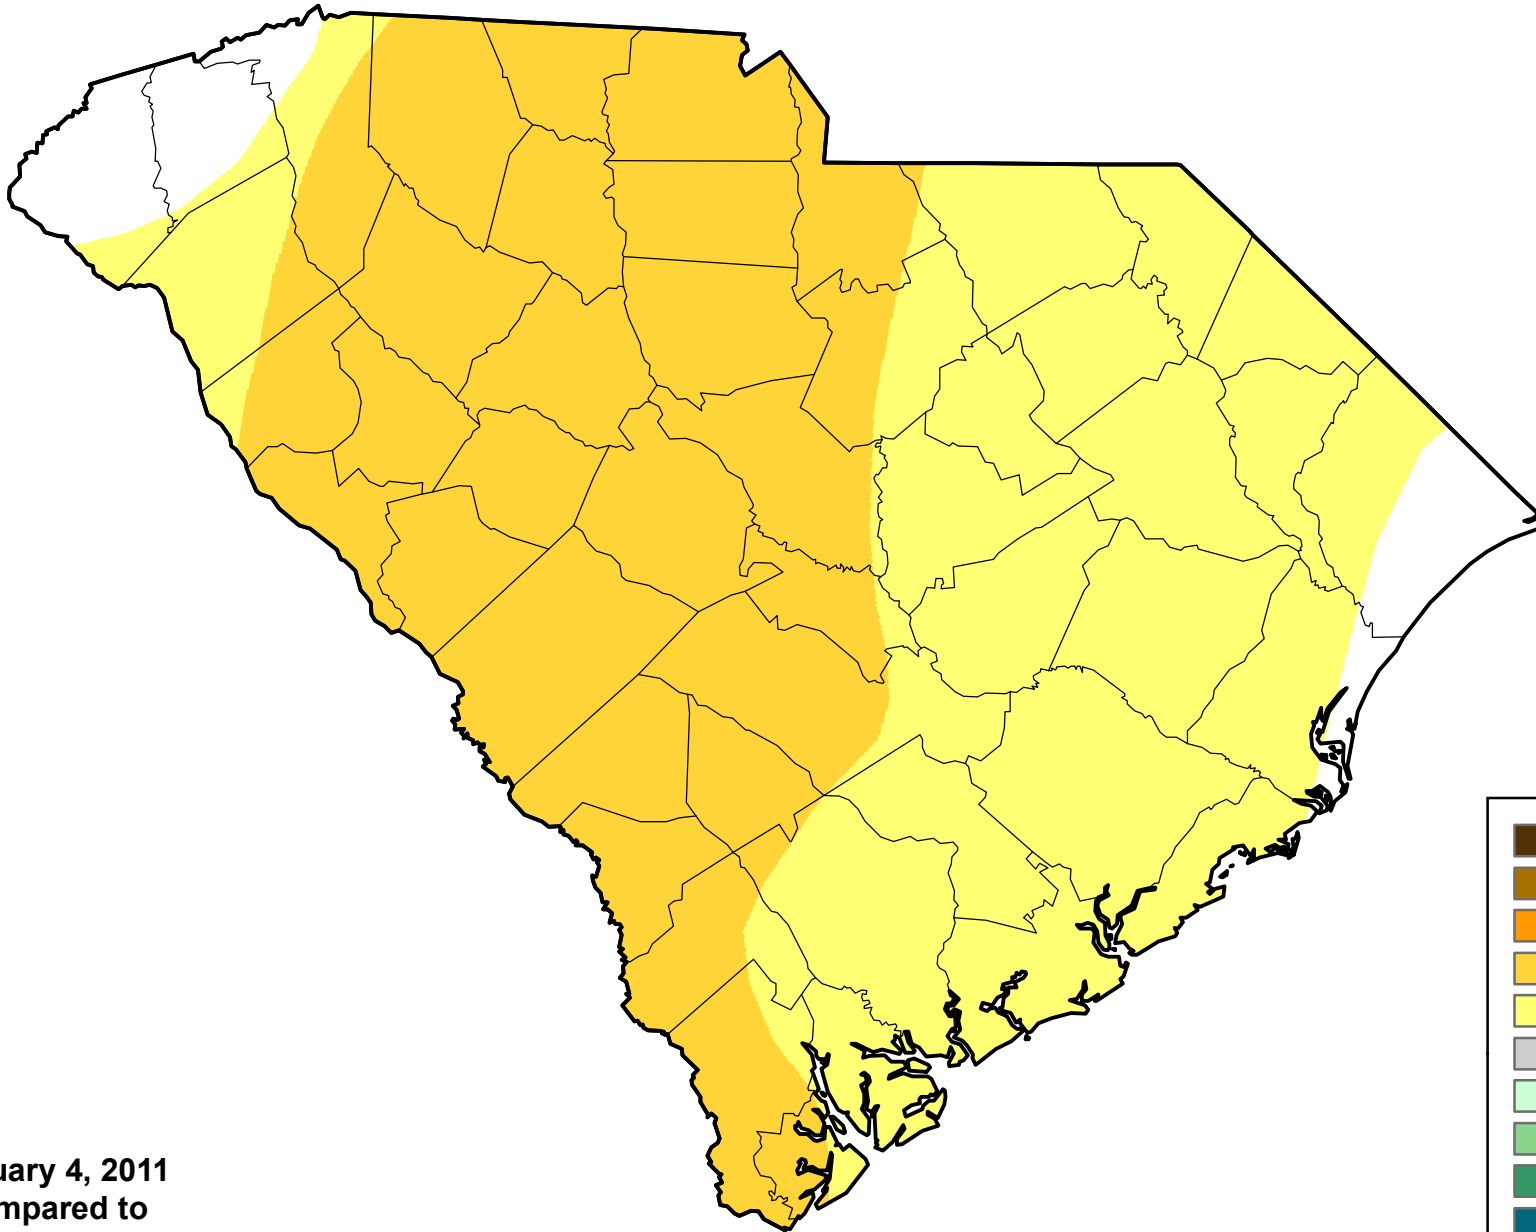

U.S. Drought Monitor Class Change - South Carolina

52 Week

January 4, 2011
compared to
January 7, 2010

droughtmonitor.unl.edu

- 5 Class Degradation
- 4 Class Degradation
- 3 Class Degradation
- 2 Class Degradation
- 1 Class Degradation
- No Change
- 1 Class Improvement
- 2 Class Improvement
- 3 Class Improvement
- 4 Class Improvement
- 5 Class Improvement