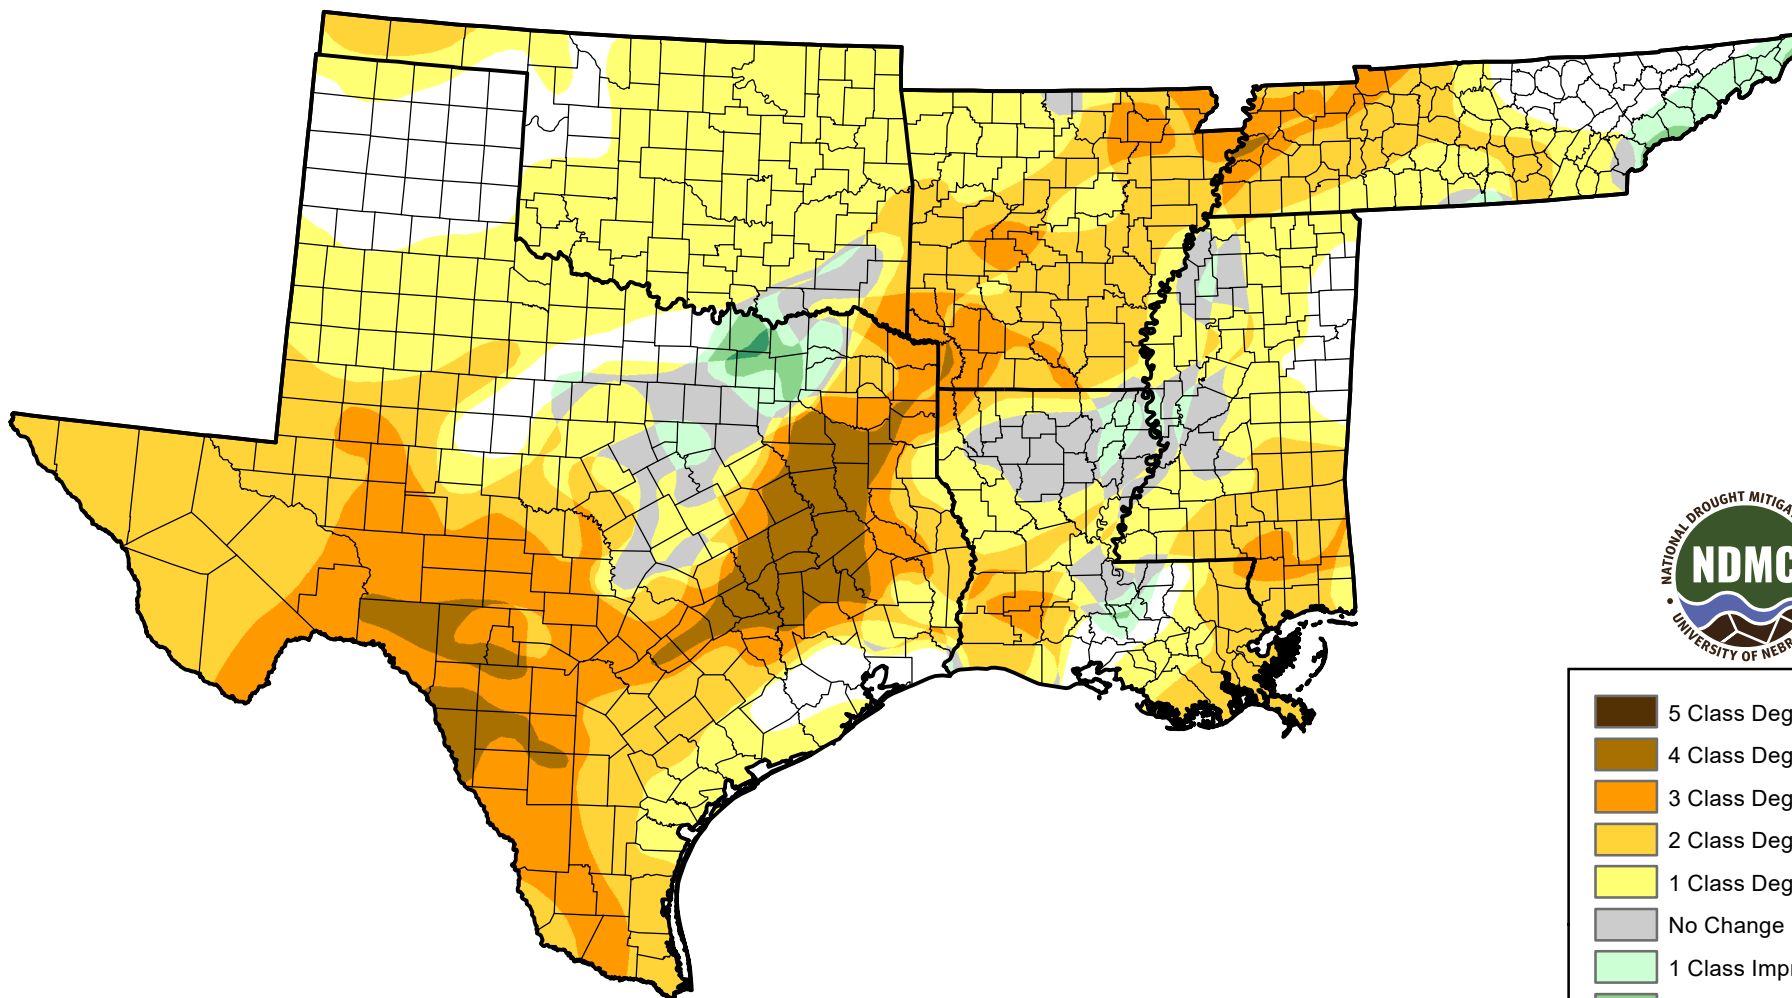

U.S. Drought Monitor Class Change - South

26 Week

January 4, 2011
compared to
July 8, 2010

droughtmonitor.unl.edu

-  5 Class Degradation
-  4 Class Degradation
-  3 Class Degradation
-  2 Class Degradation
-  1 Class Degradation
-  No Change
-  1 Class Improvement
-  2 Class Improvement
-  3 Class Improvement
-  4 Class Improvement
-  5 Class Improvement