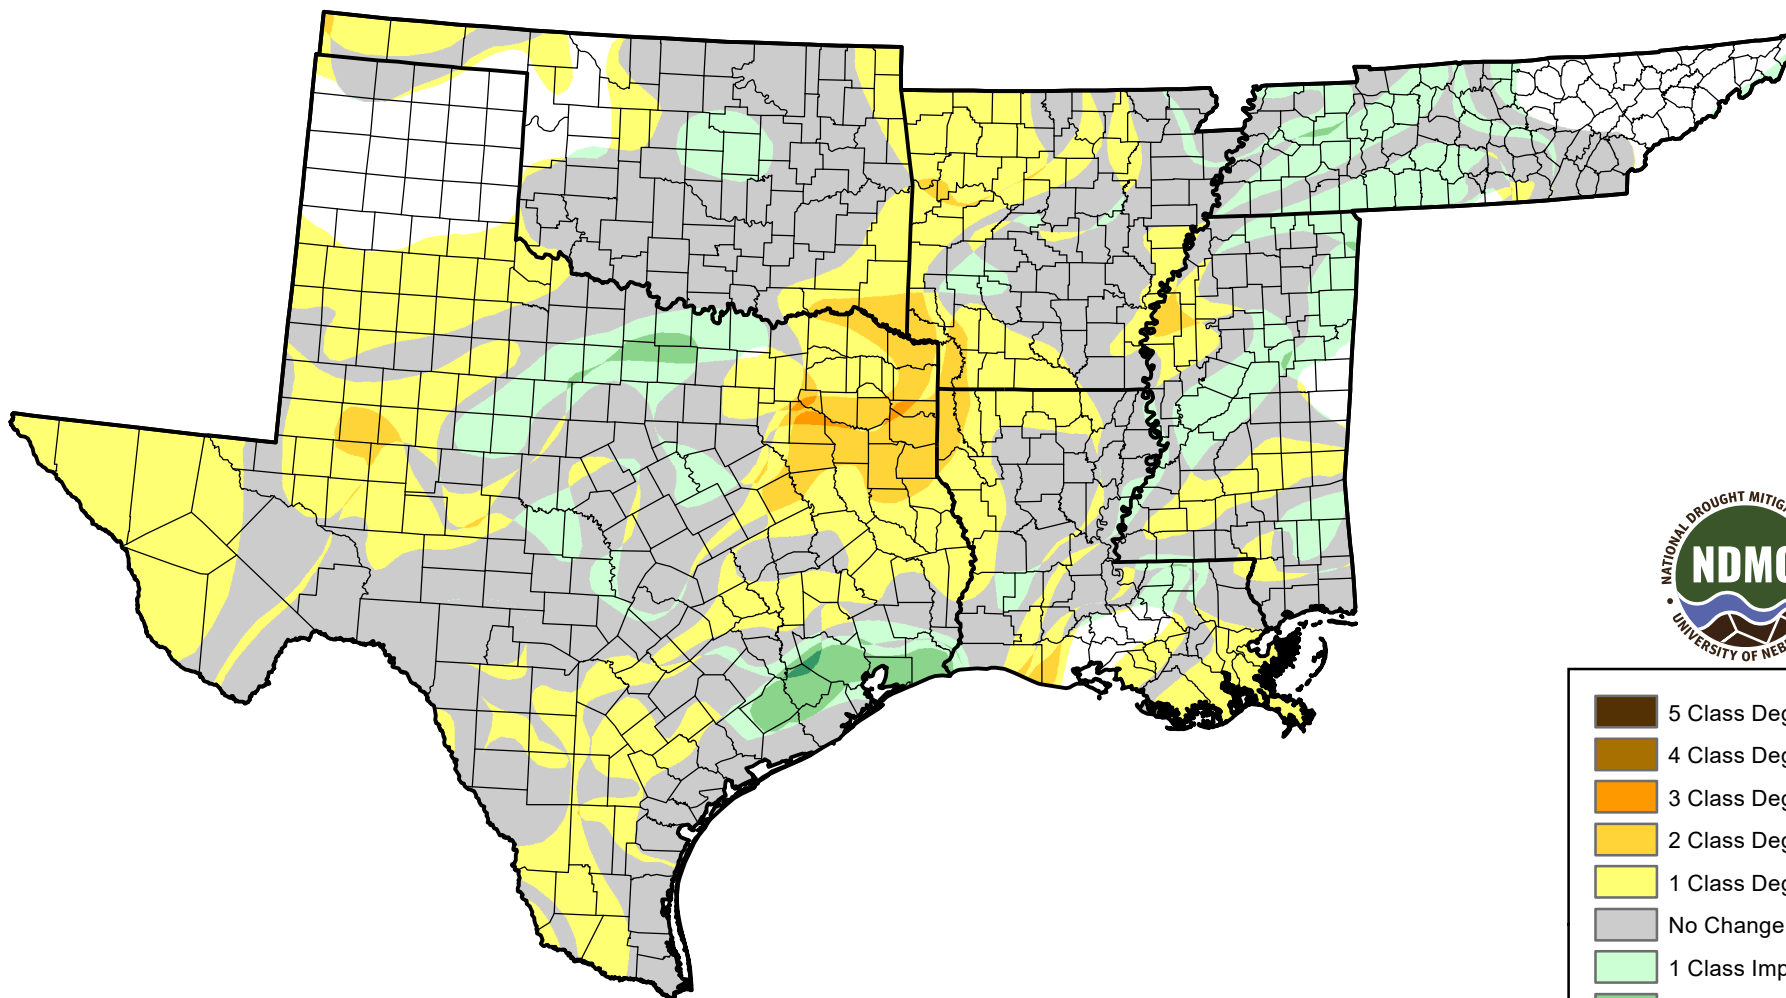

U.S. Drought Monitor Class Change - South

4 Week

January 4, 2011
compared to
December 9, 2010

droughtmonitor.unl.edu

-  5 Class Degradation
-  4 Class Degradation
-  3 Class Degradation
-  2 Class Degradation
-  1 Class Degradation
-  No Change
-  1 Class Improvement
-  2 Class Improvement
-  3 Class Improvement
-  4 Class Improvement
-  5 Class Improvement