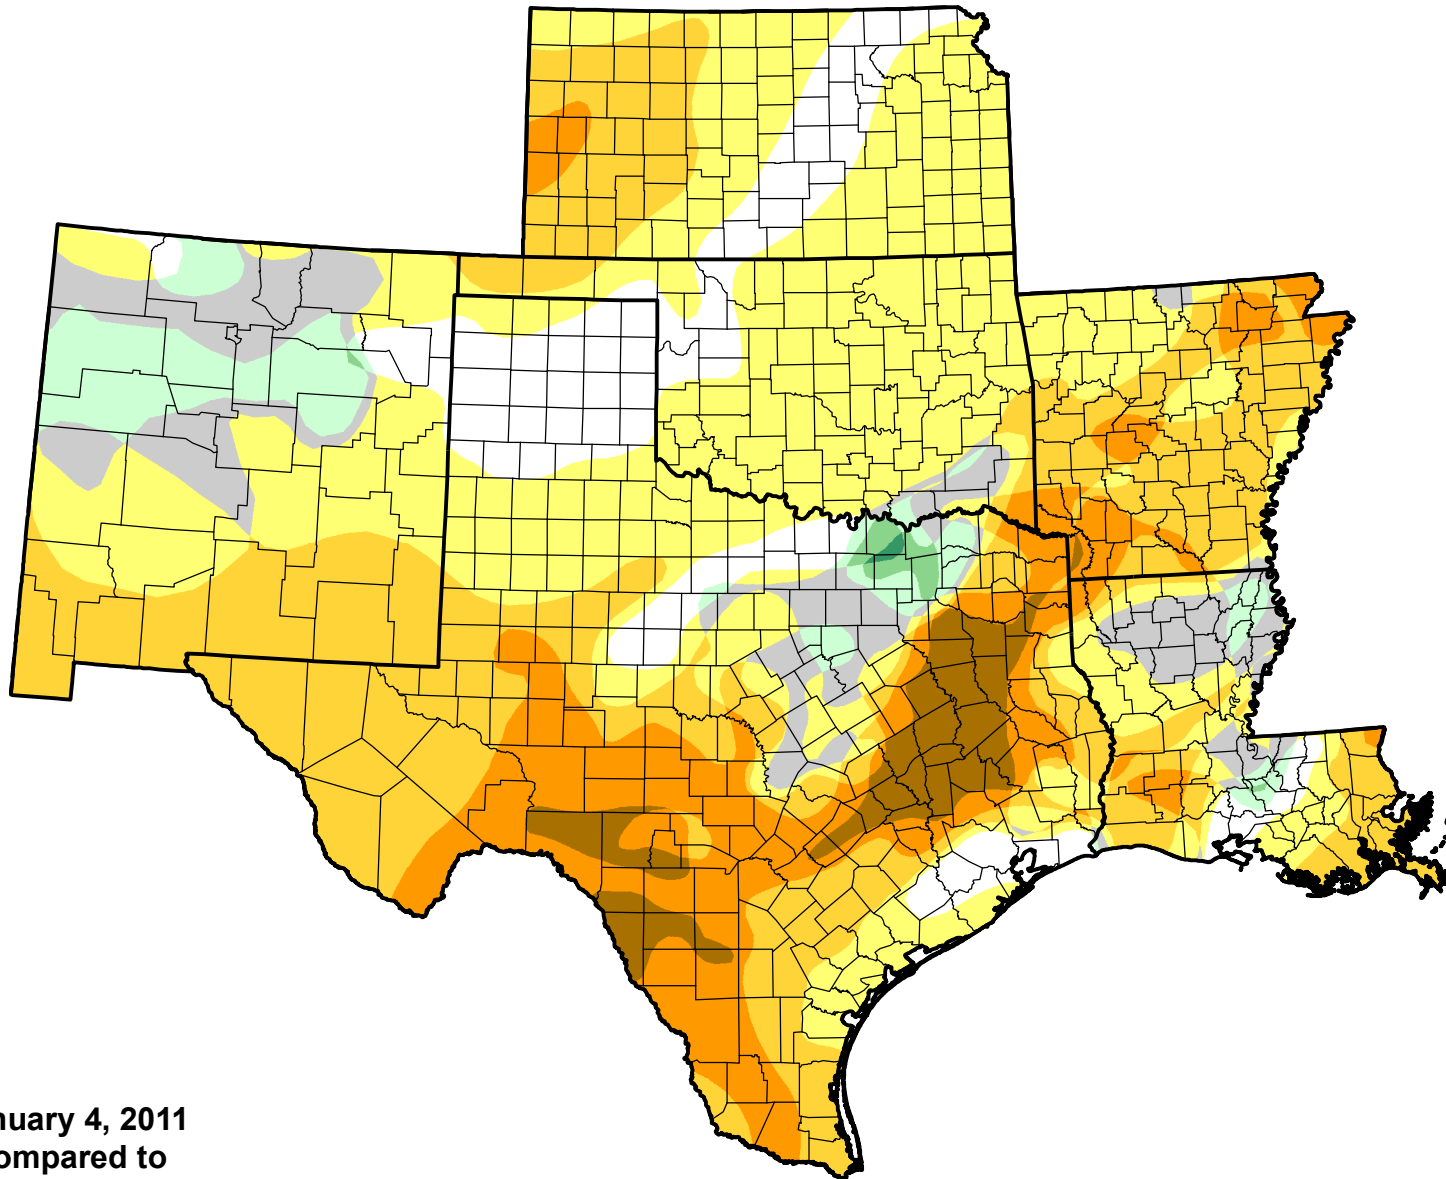

U.S. Drought Monitor Class Change - SCIPP

26 Week

January 4, 2011
compared to
July 8, 2010

droughtmonitor.unl.edu

-  5 Class Degradation
-  4 Class Degradation
-  3 Class Degradation
-  2 Class Degradation
-  1 Class Degradation
-  No Change
-  1 Class Improvement
-  2 Class Improvement
-  3 Class Improvement
-  4 Class Improvement
-  5 Class Improvement