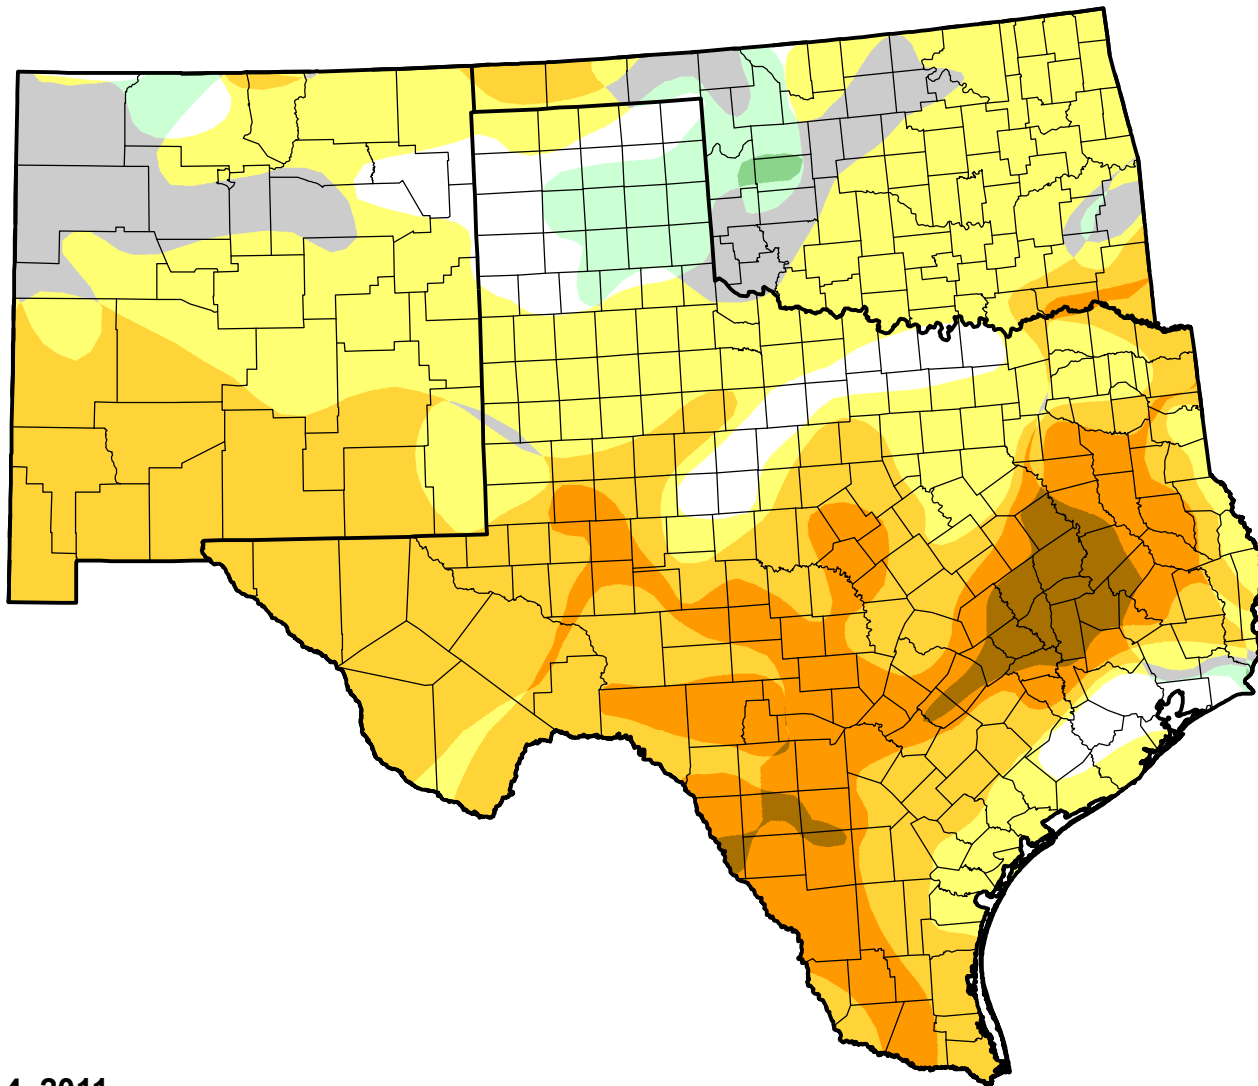

U.S. Drought Monitor Class Change - Southern Plains RDEWS

13 Week

January 4, 2011
compared to
October 7, 2010

droughtmonitor.unl.edu

-  5 Class Degradation
-  4 Class Degradation
-  3 Class Degradation
-  2 Class Degradation
-  1 Class Degradation
-  No Change
-  1 Class Improvement
-  2 Class Improvement
-  3 Class Improvement
-  4 Class Improvement
-  5 Class Improvement