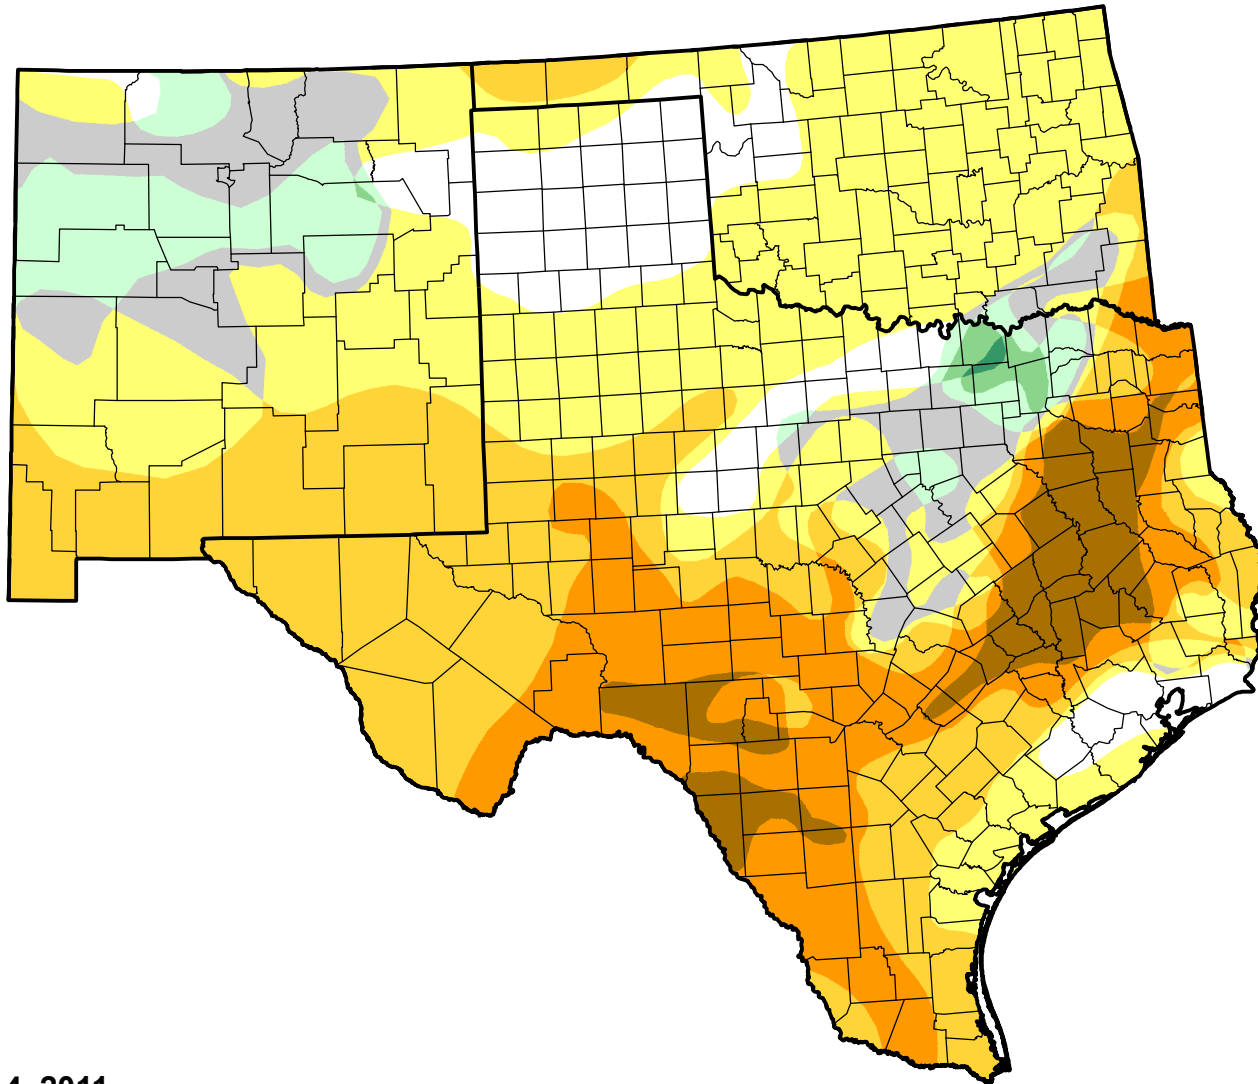

U.S. Drought Monitor Class Change - Southern Plains RDEWS

26 Week

January 4, 2011
compared to
July 8, 2010

droughtmonitor.unl.edu

-  5 Class Degradation
-  4 Class Degradation
-  3 Class Degradation
-  2 Class Degradation
-  1 Class Degradation
-  No Change
-  1 Class Improvement
-  2 Class Improvement
-  3 Class Improvement
-  4 Class Improvement
-  5 Class Improvement