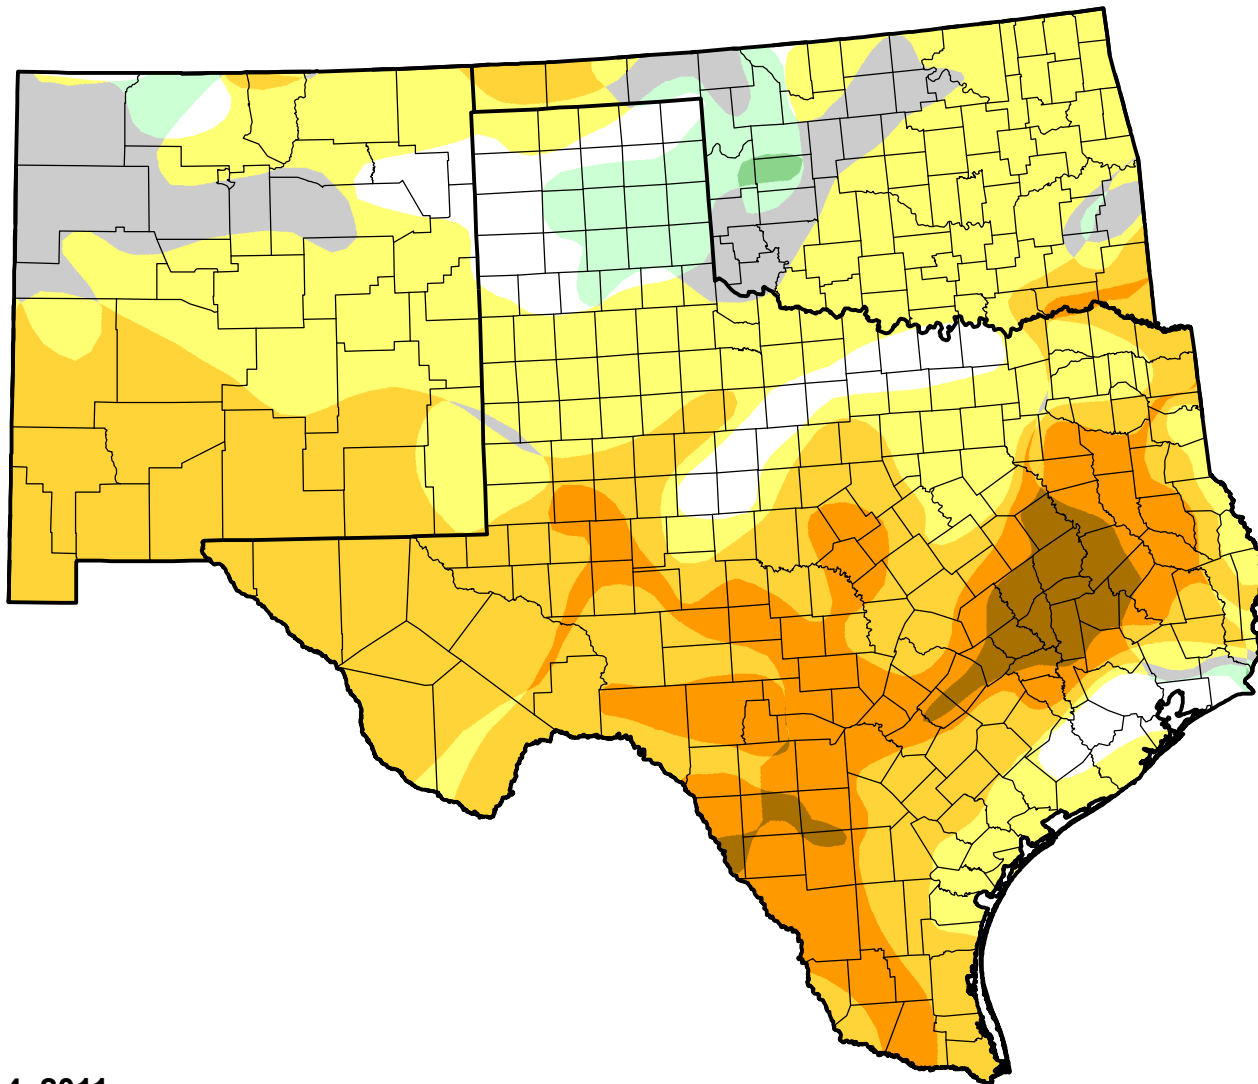

U.S. Drought Monitor Class Change - Southern Plains RDEWS

Start of Water Year

January 4, 2011
compared to
September 30, 2010

droughtmonitor.unl.edu

-  5 Class Degradation
-  4 Class Degradation
-  3 Class Degradation
-  2 Class Degradation
-  1 Class Degradation
-  No Change
-  1 Class Improvement
-  2 Class Improvement
-  3 Class Improvement
-  4 Class Improvement
-  5 Class Improvement