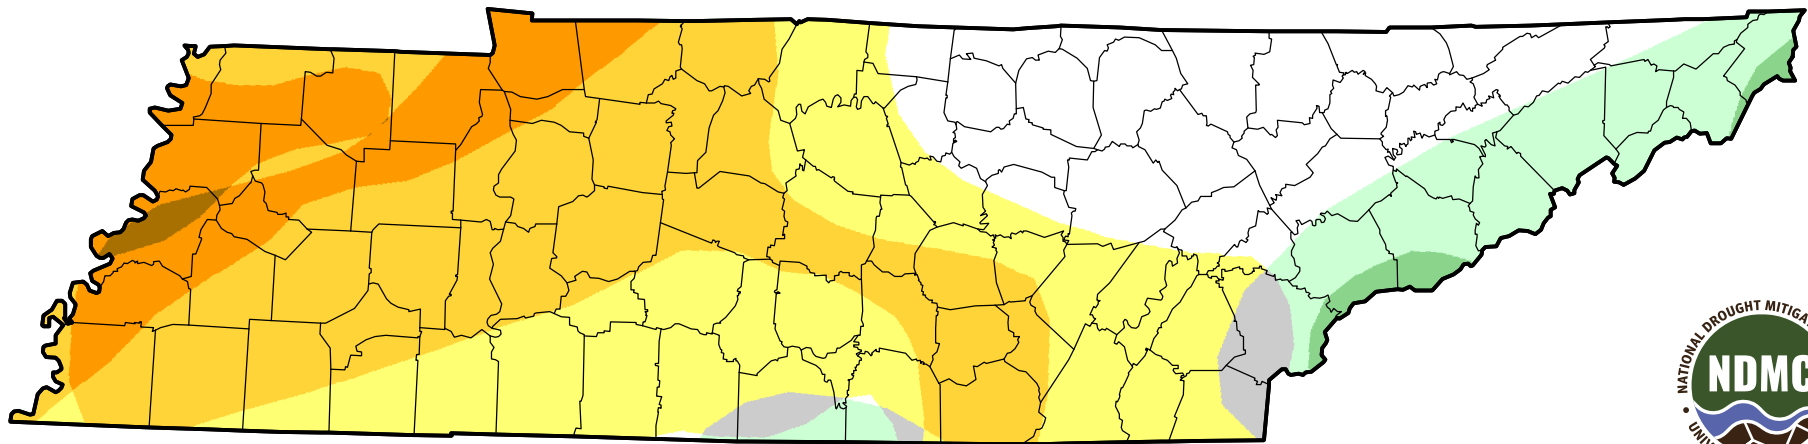

U.S. Drought Monitor Class Change - Tennessee

26 Week

January 4, 2011
compared to
July 8, 2010

droughtmonitor.unl.edu

- | | |
|---|---------------------|
|  | 5 Class Degradation |
|  | 4 Class Degradation |
|  | 3 Class Degradation |
|  | 2 Class Degradation |
|  | 1 Class Degradation |
|  | No Change |
|  | 1 Class Improvement |
|  | 2 Class Improvement |
|  | 3 Class Improvement |
|  | 4 Class Improvement |
|  | 5 Class Improvement |