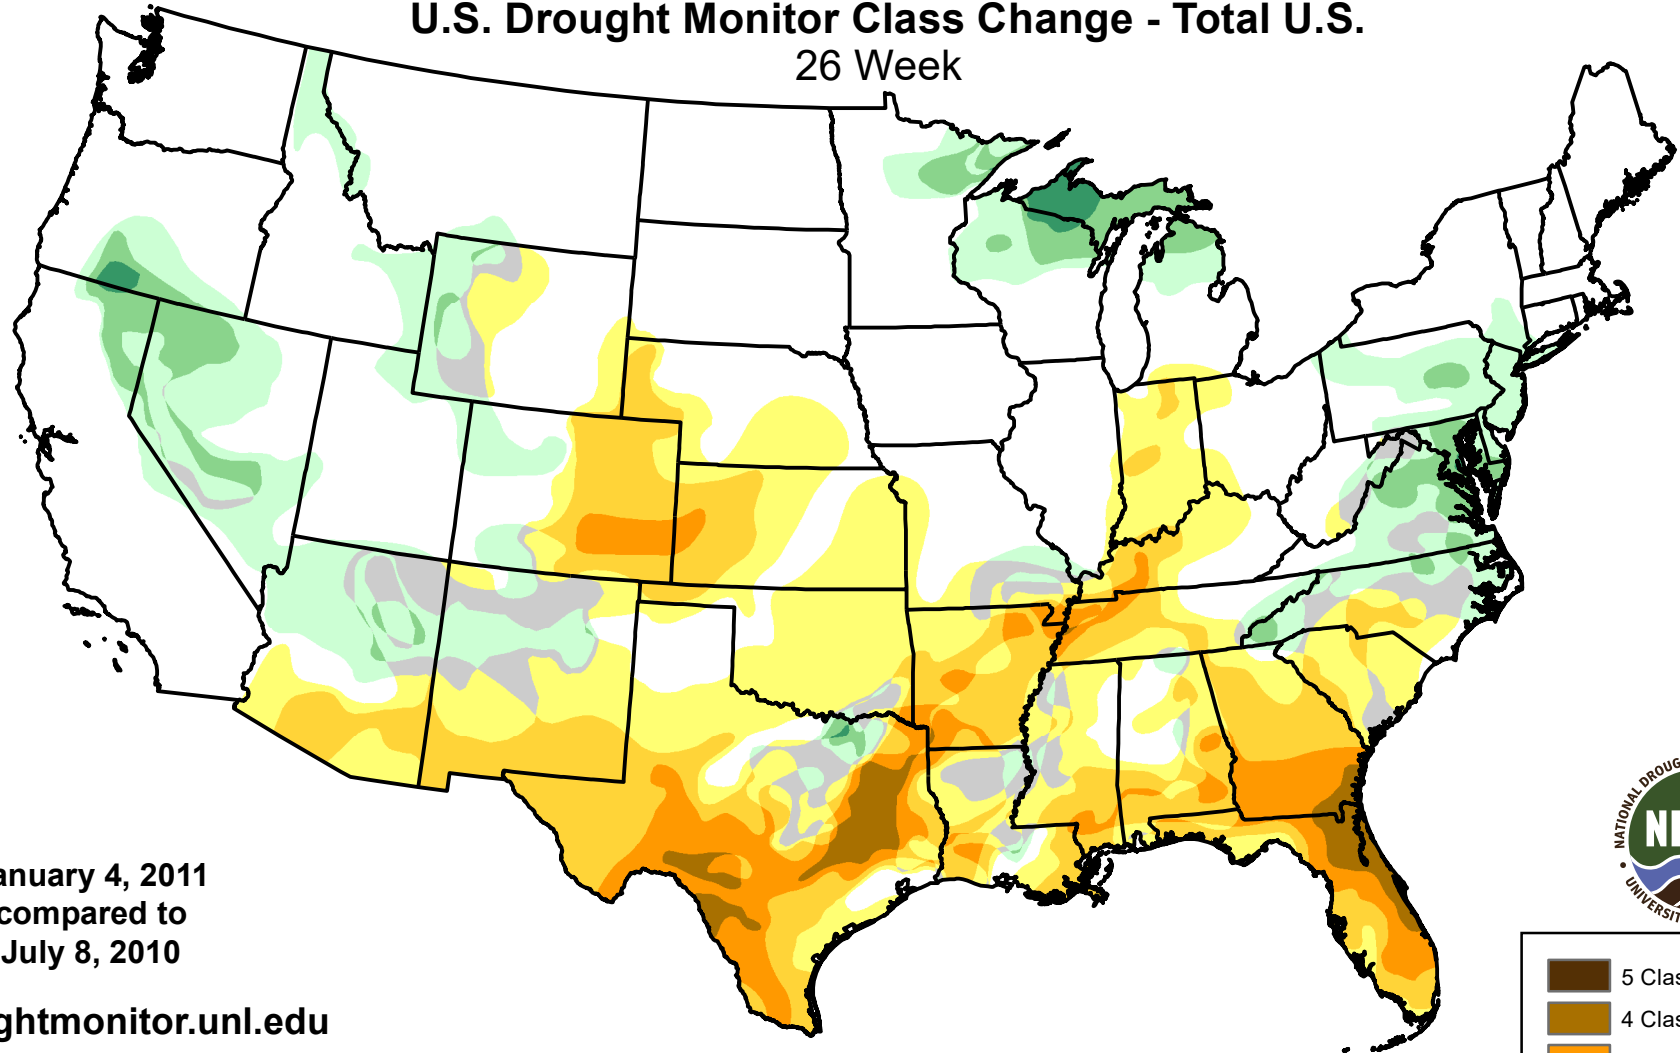

# U.S. Drought Monitor Class Change - Total U.S. 26 Week

January 4, 2011  
compared to  
July 8, 2010

[droughtmonitor.unl.edu](http://droughtmonitor.unl.edu)

-  5 Class Degradation
-  4 Class Degradation
-  3 Class Degradation
-  2 Class Degradation
-  1 Class Degradation
-  No Change
-  1 Class Improvement
-  2 Class Improvement
-  3 Class Improvement
-  4 Class Improvement
-  5 Class Improvement