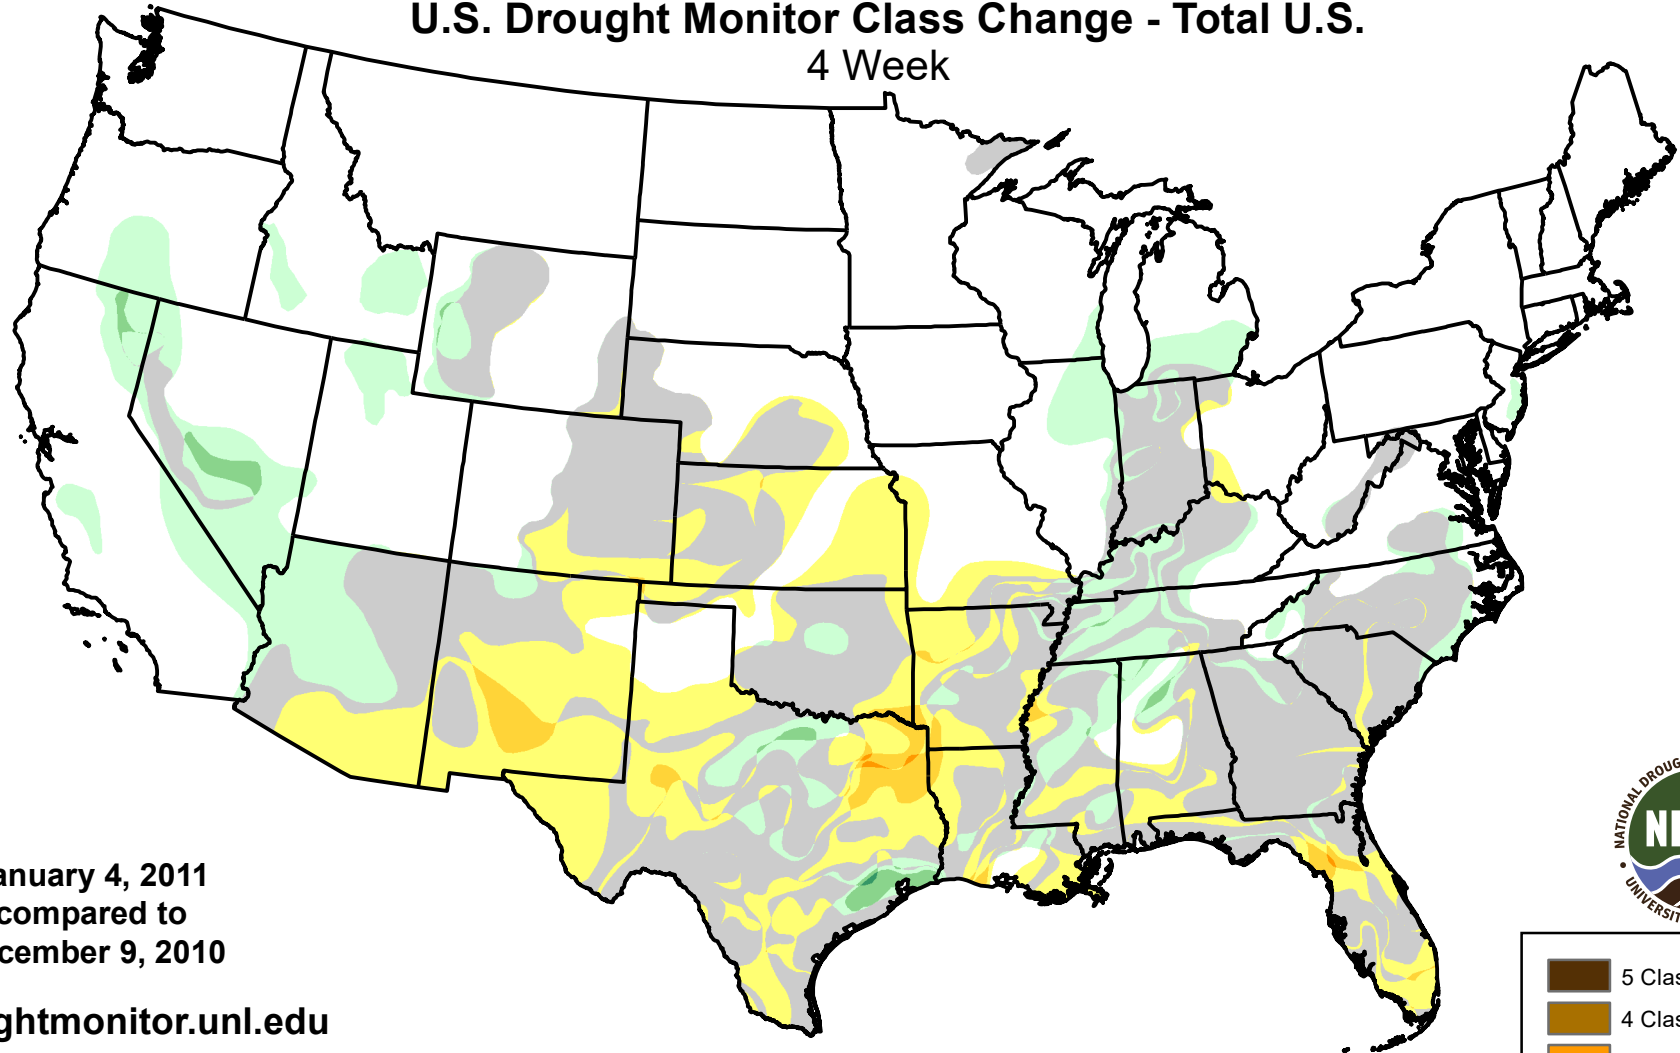

U.S. Drought Monitor Class Change - Total U.S.

4 Week

January 4, 2011
compared to
December 9, 2010

droughtmonitor.unl.edu

-  5 Class Degradation
-  4 Class Degradation
-  3 Class Degradation
-  2 Class Degradation
-  1 Class Degradation
-  No Change
-  1 Class Improvement
-  2 Class Improvement
-  3 Class Improvement
-  4 Class Improvement
-  5 Class Improvement