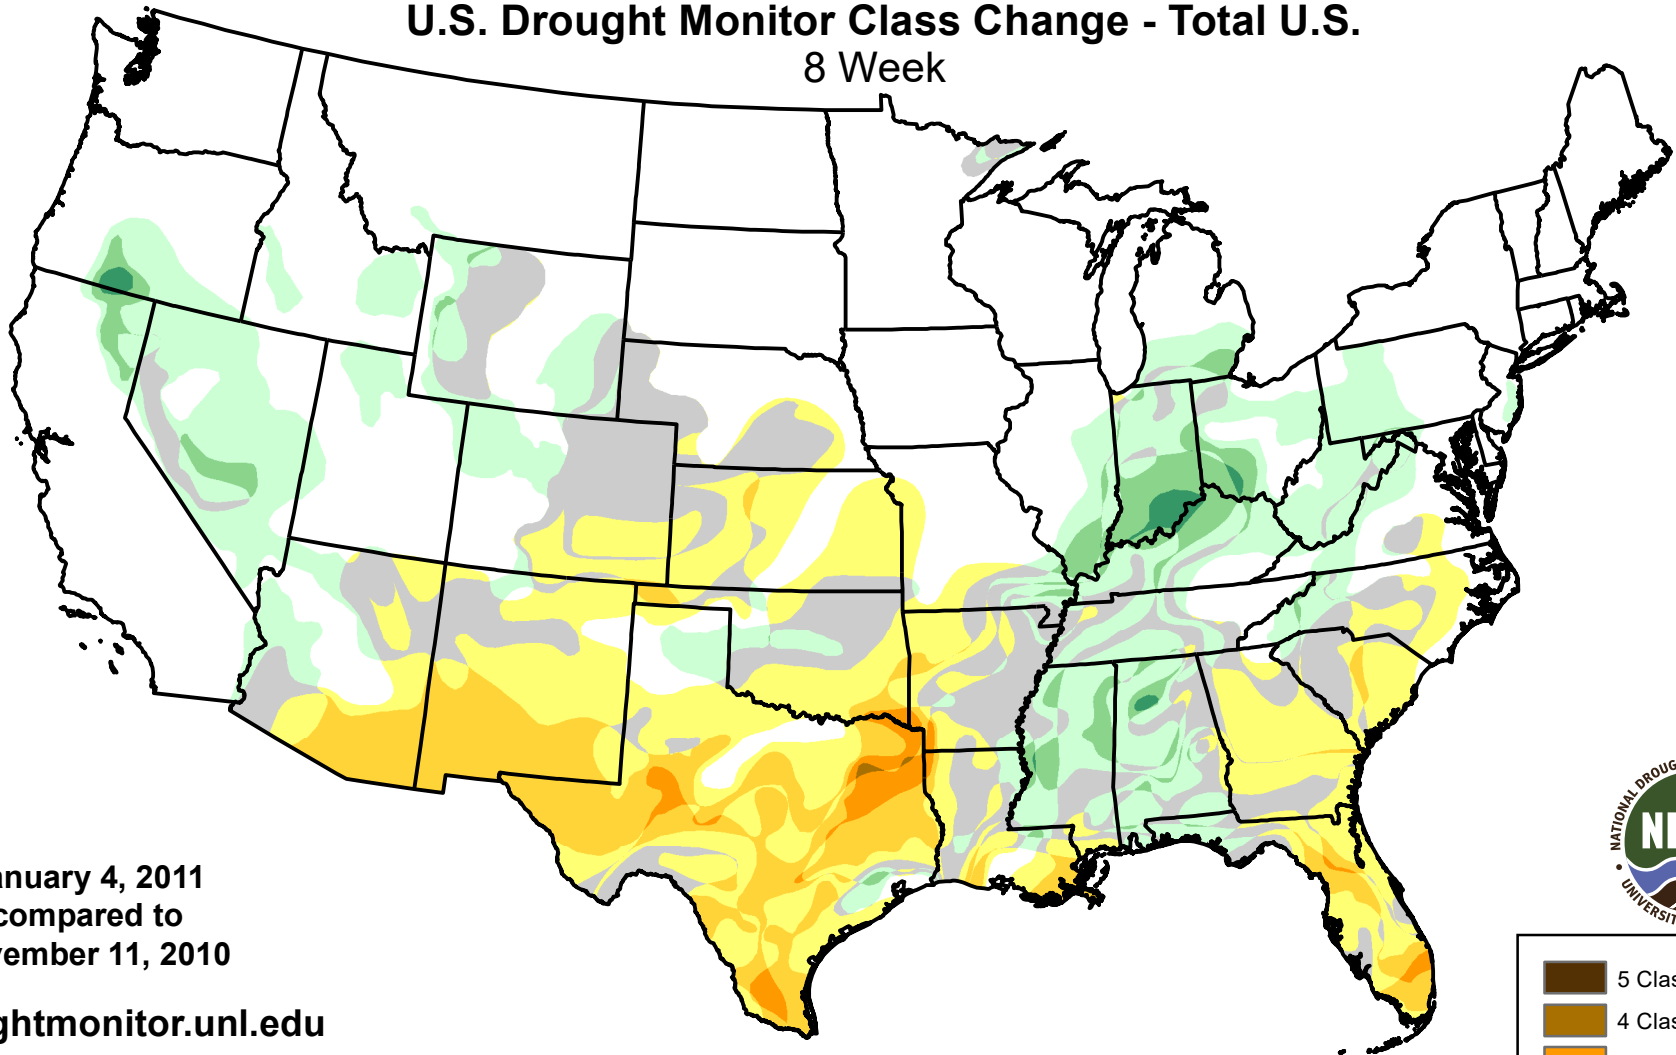

U.S. Drought Monitor Class Change - Total U.S. 8 Week

January 4, 2011
compared to
November 11, 2010

droughtmonitor.unl.edu

-  5 Class Degradation
-  4 Class Degradation
-  3 Class Degradation
-  2 Class Degradation
-  1 Class Degradation
-  No Change
-  1 Class Improvement
-  2 Class Improvement
-  3 Class Improvement
-  4 Class Improvement
-  5 Class Improvement