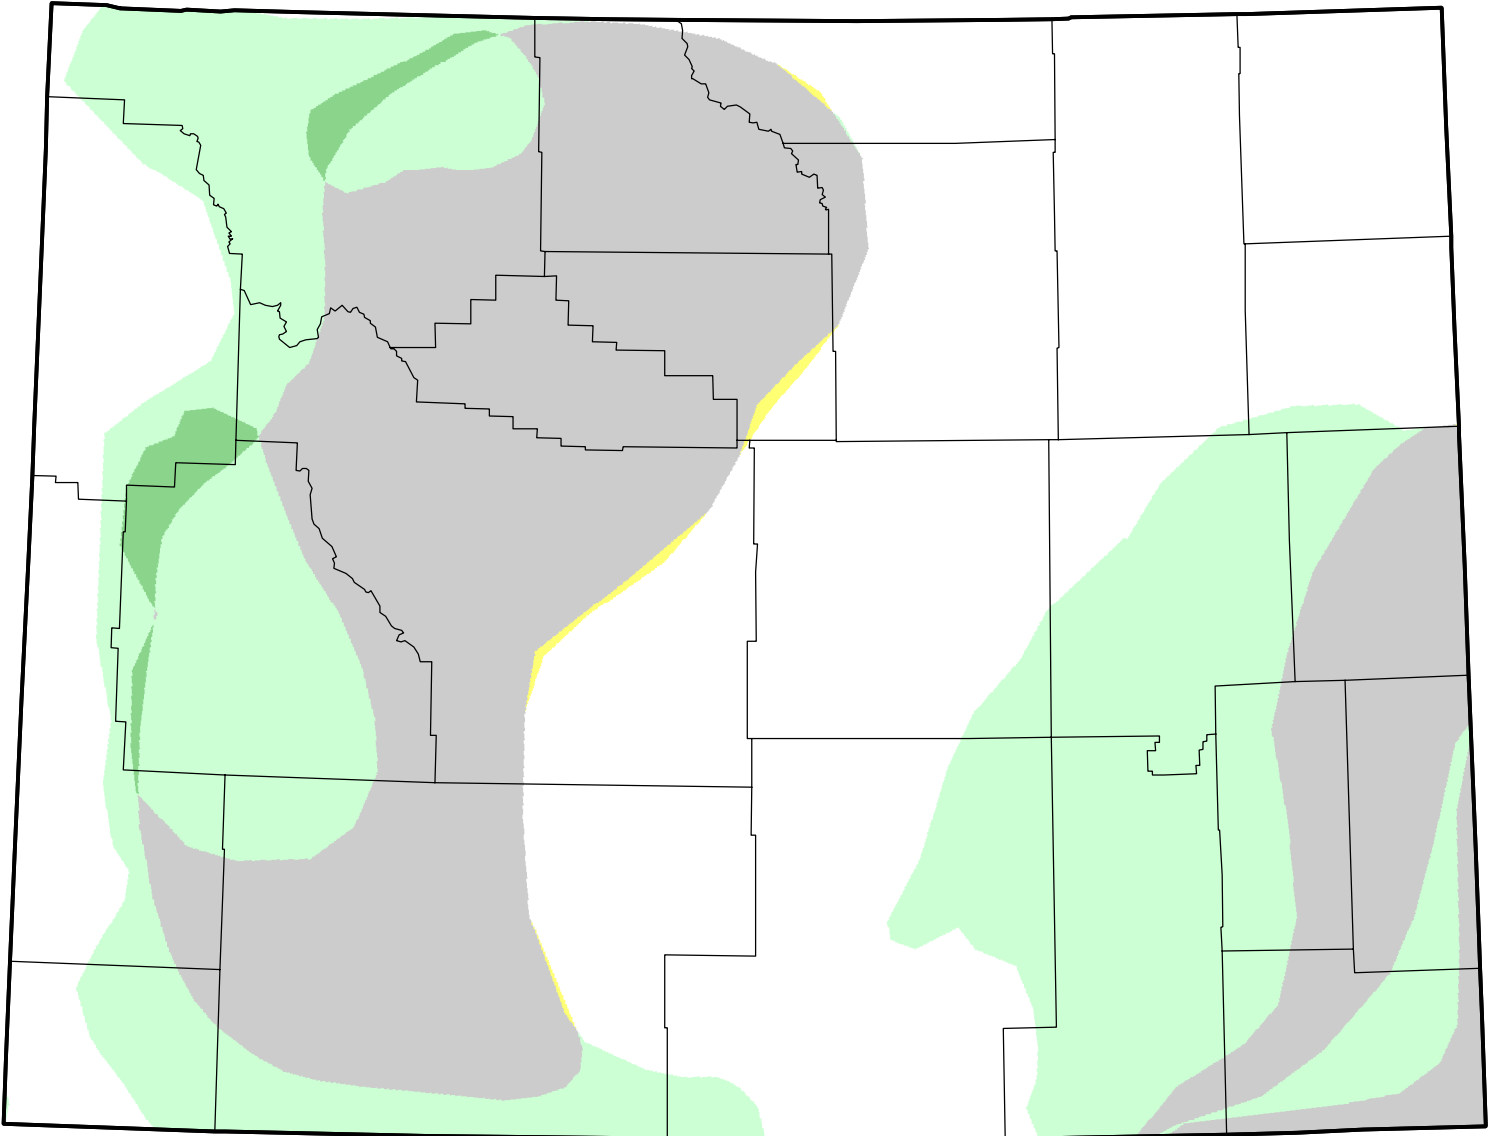

U.S. Drought Monitor Class Change - Wyoming

8 Week

January 4, 2011
compared to
November 11, 2010

droughtmonitor.unl.edu

-  5 Class Degradation
-  4 Class Degradation
-  3 Class Degradation
-  2 Class Degradation
-  1 Class Degradation
-  No Change
-  1 Class Improvement
-  2 Class Improvement
-  3 Class Improvement
-  4 Class Improvement
-  5 Class Improvement