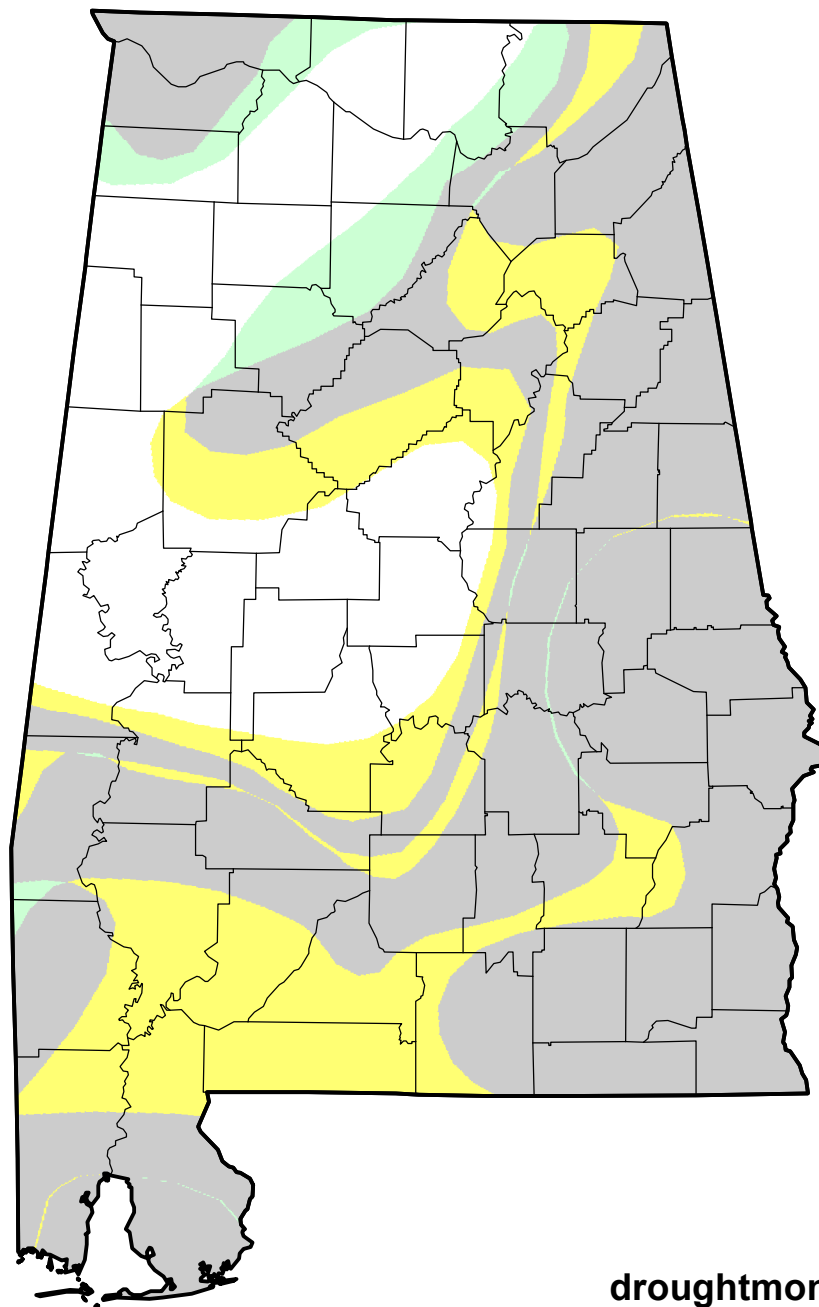

U.S. Drought Monitor Class Change - Alabama

4 Week

January 11, 2011
compared to
December 16, 2010

droughtmonitor.unl.edu

- | | |
|---|---------------------|
|  | 5 Class Degradation |
|  | 4 Class Degradation |
|  | 3 Class Degradation |
|  | 2 Class Degradation |
|  | 1 Class Degradation |
|  | No Change |
|  | 1 Class Improvement |
|  | 2 Class Improvement |
|  | 3 Class Improvement |
|  | 4 Class Improvement |
|  | 5 Class Improvement |