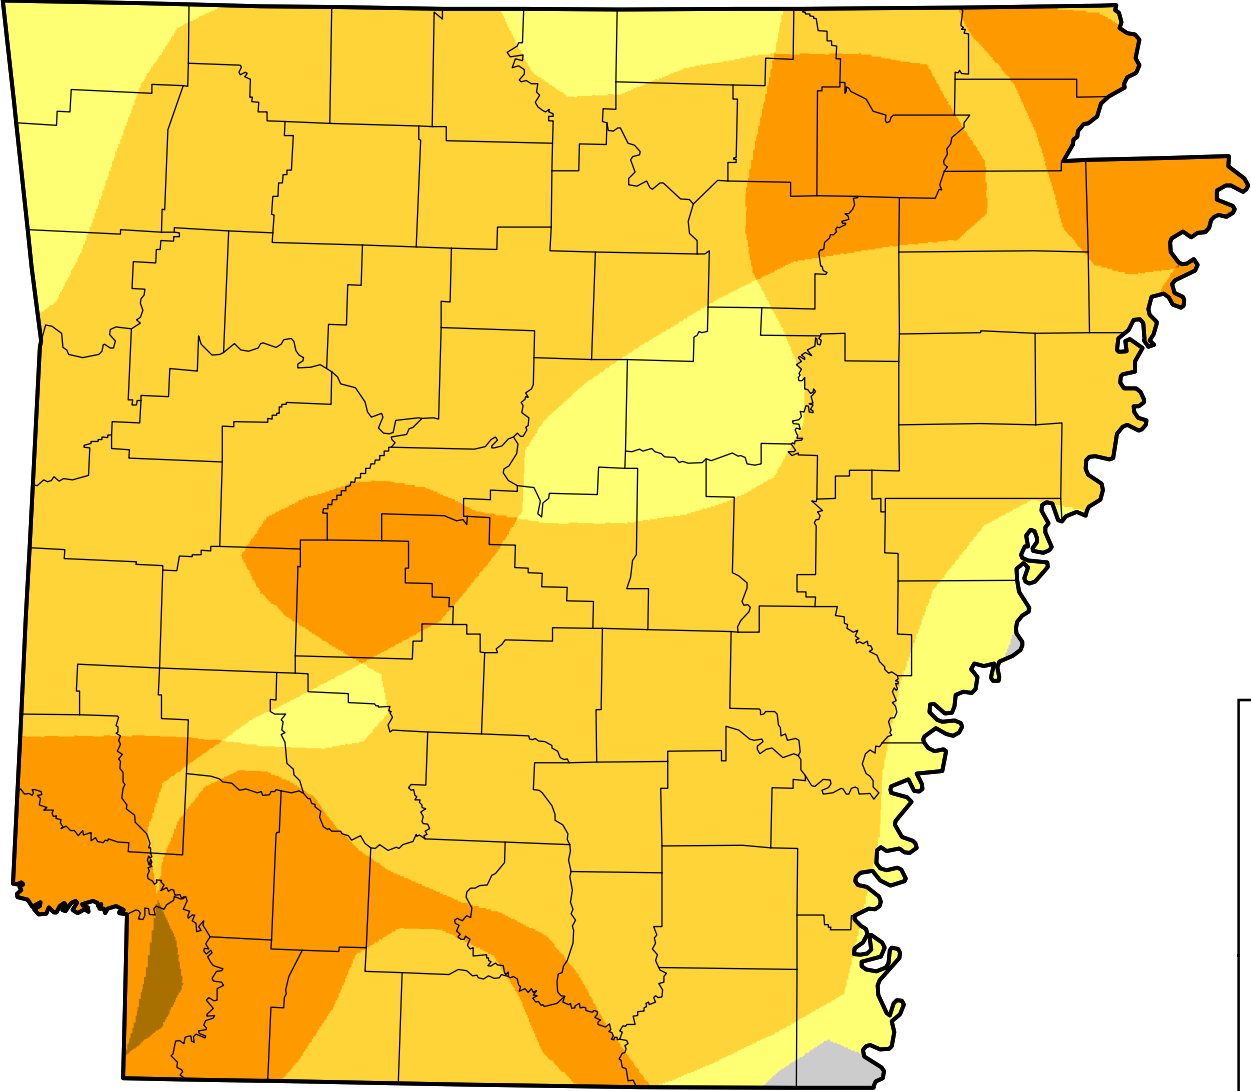

U.S. Drought Monitor Class Change - Arkansas

26 Week

January 11, 2011
compared to
July 15, 2010

droughtmonitor.unl.edu

-  5 Class Degradation
-  4 Class Degradation
-  3 Class Degradation
-  2 Class Degradation
-  1 Class Degradation
-  No Change
-  1 Class Improvement
-  2 Class Improvement
-  3 Class Improvement
-  4 Class Improvement
-  5 Class Improvement