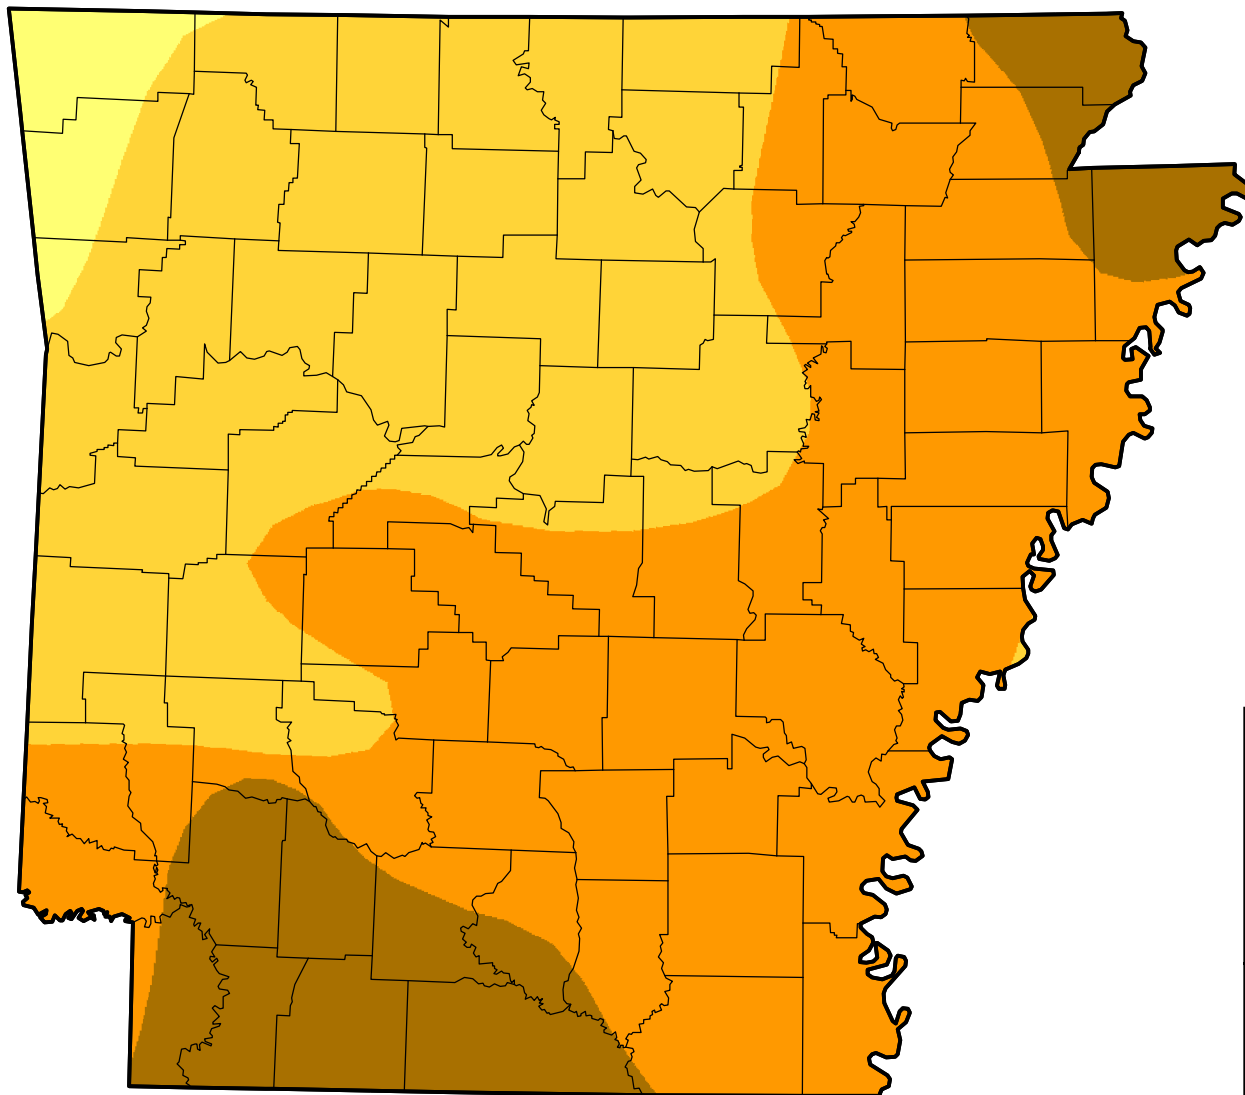

# U.S. Drought Monitor Class Change - Arkansas

## 52 Week

January 11, 2011  
compared to  
January 14, 2010

[droughtmonitor.unl.edu](http://droughtmonitor.unl.edu)

-  5 Class Degradation
-  4 Class Degradation
-  3 Class Degradation
-  2 Class Degradation
-  1 Class Degradation
-  No Change
-  1 Class Improvement
-  2 Class Improvement
-  3 Class Improvement
-  4 Class Improvement
-  5 Class Improvement