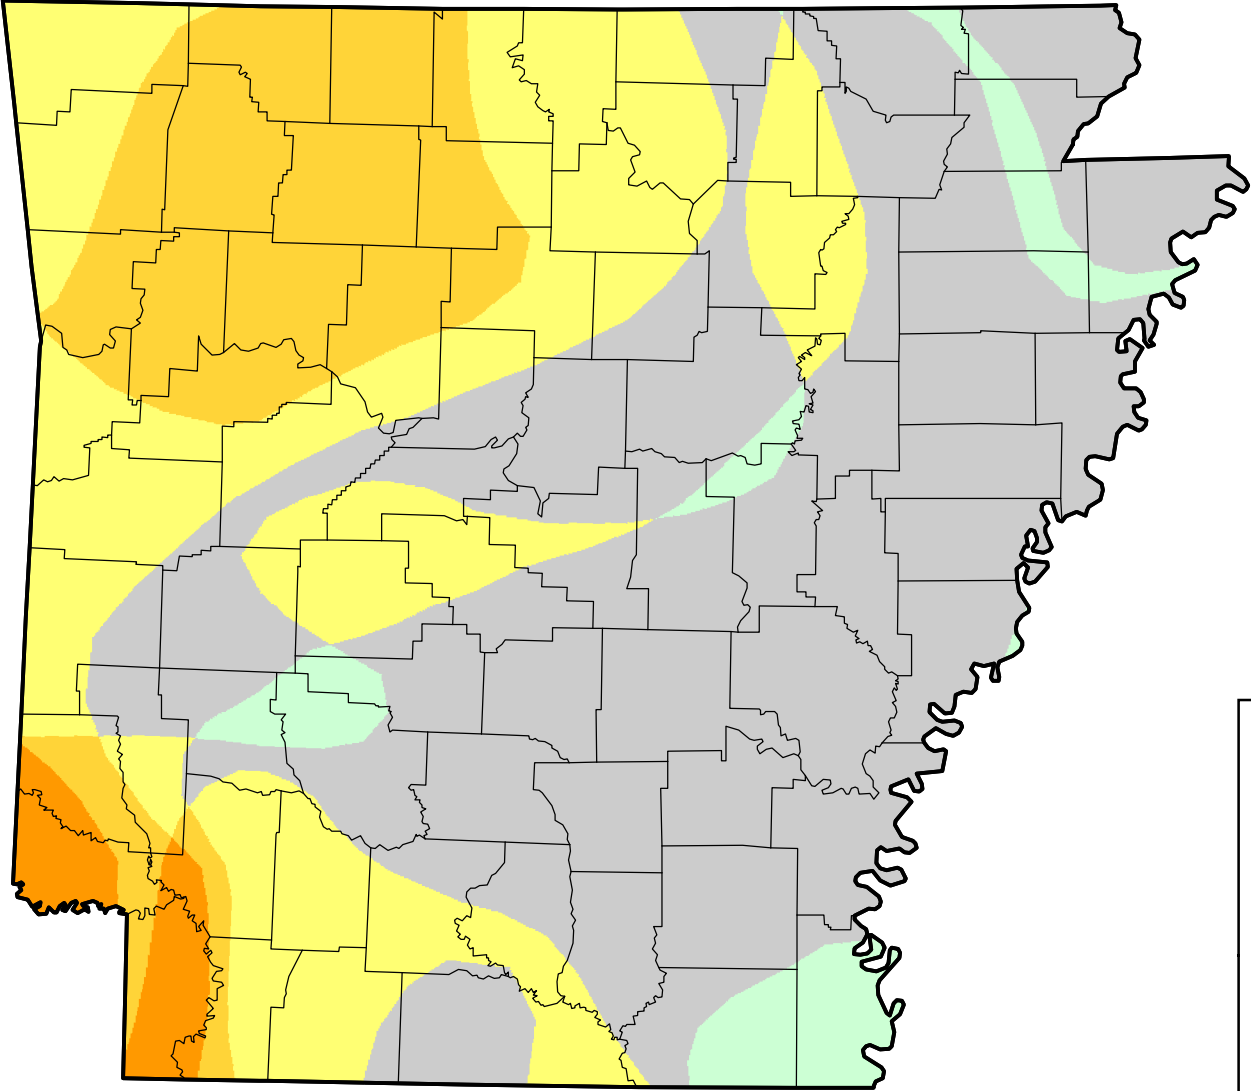

U.S. Drought Monitor Class Change - Arkansas

8 Week

January 11, 2011
compared to
November 18, 2010

droughtmonitor.unl.edu

-  5 Class Degradation
-  4 Class Degradation
-  3 Class Degradation
-  2 Class Degradation
-  1 Class Degradation
-  No Change
-  1 Class Improvement
-  2 Class Improvement
-  3 Class Improvement
-  4 Class Improvement
-  5 Class Improvement