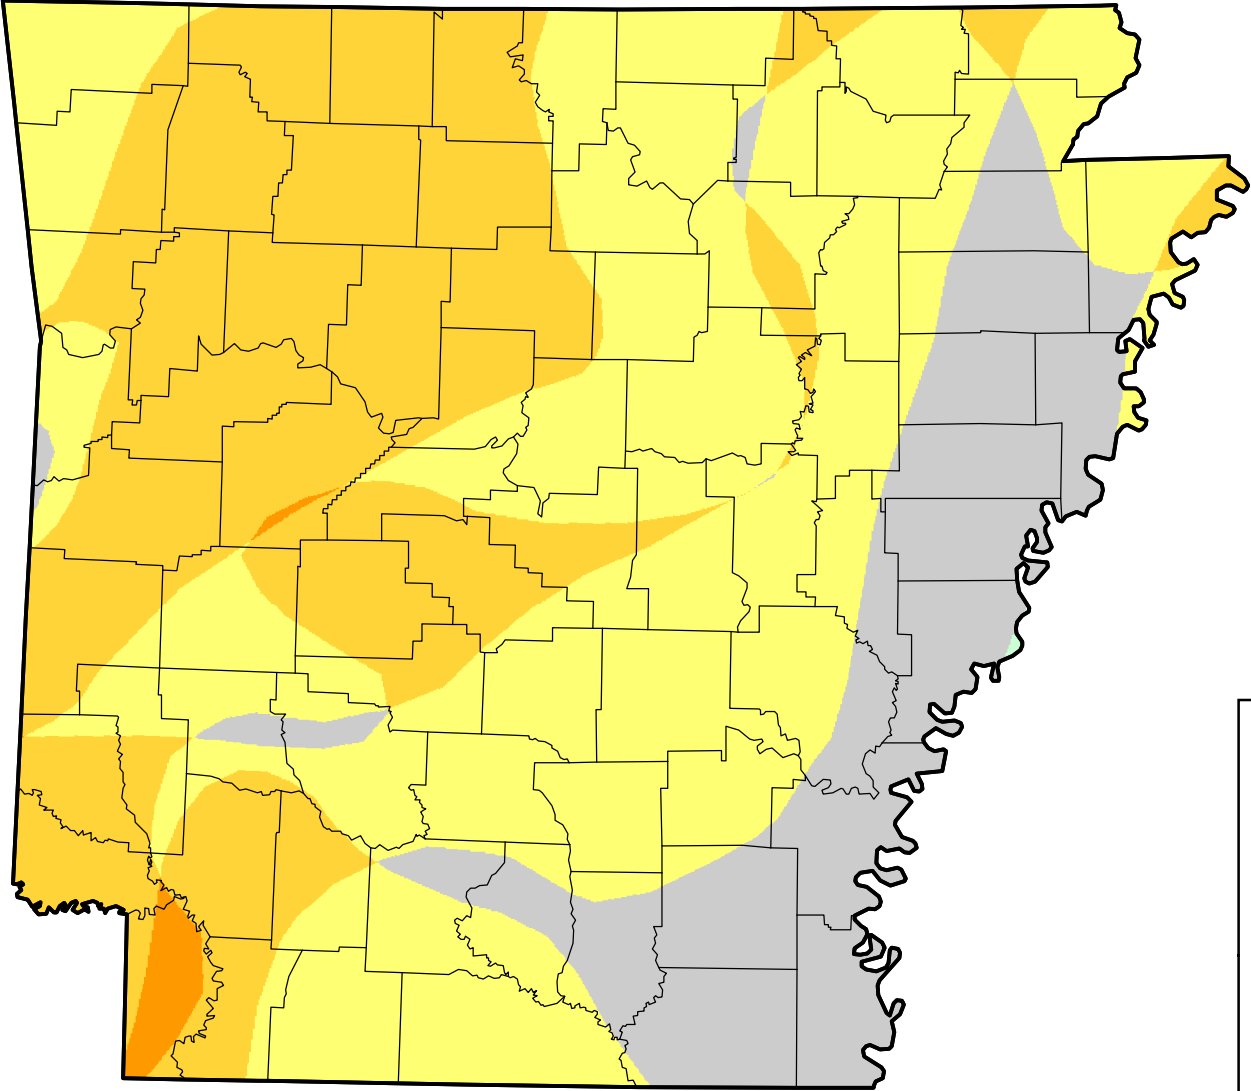

U.S. Drought Monitor Class Change - Arkansas

Start of Water Year

January 11, 2011
compared to
September 30, 2010

droughtmonitor.unl.edu

-  5 Class Degradation
-  4 Class Degradation
-  3 Class Degradation
-  2 Class Degradation
-  1 Class Degradation
-  No Change
-  1 Class Improvement
-  2 Class Improvement
-  3 Class Improvement
-  4 Class Improvement
-  5 Class Improvement