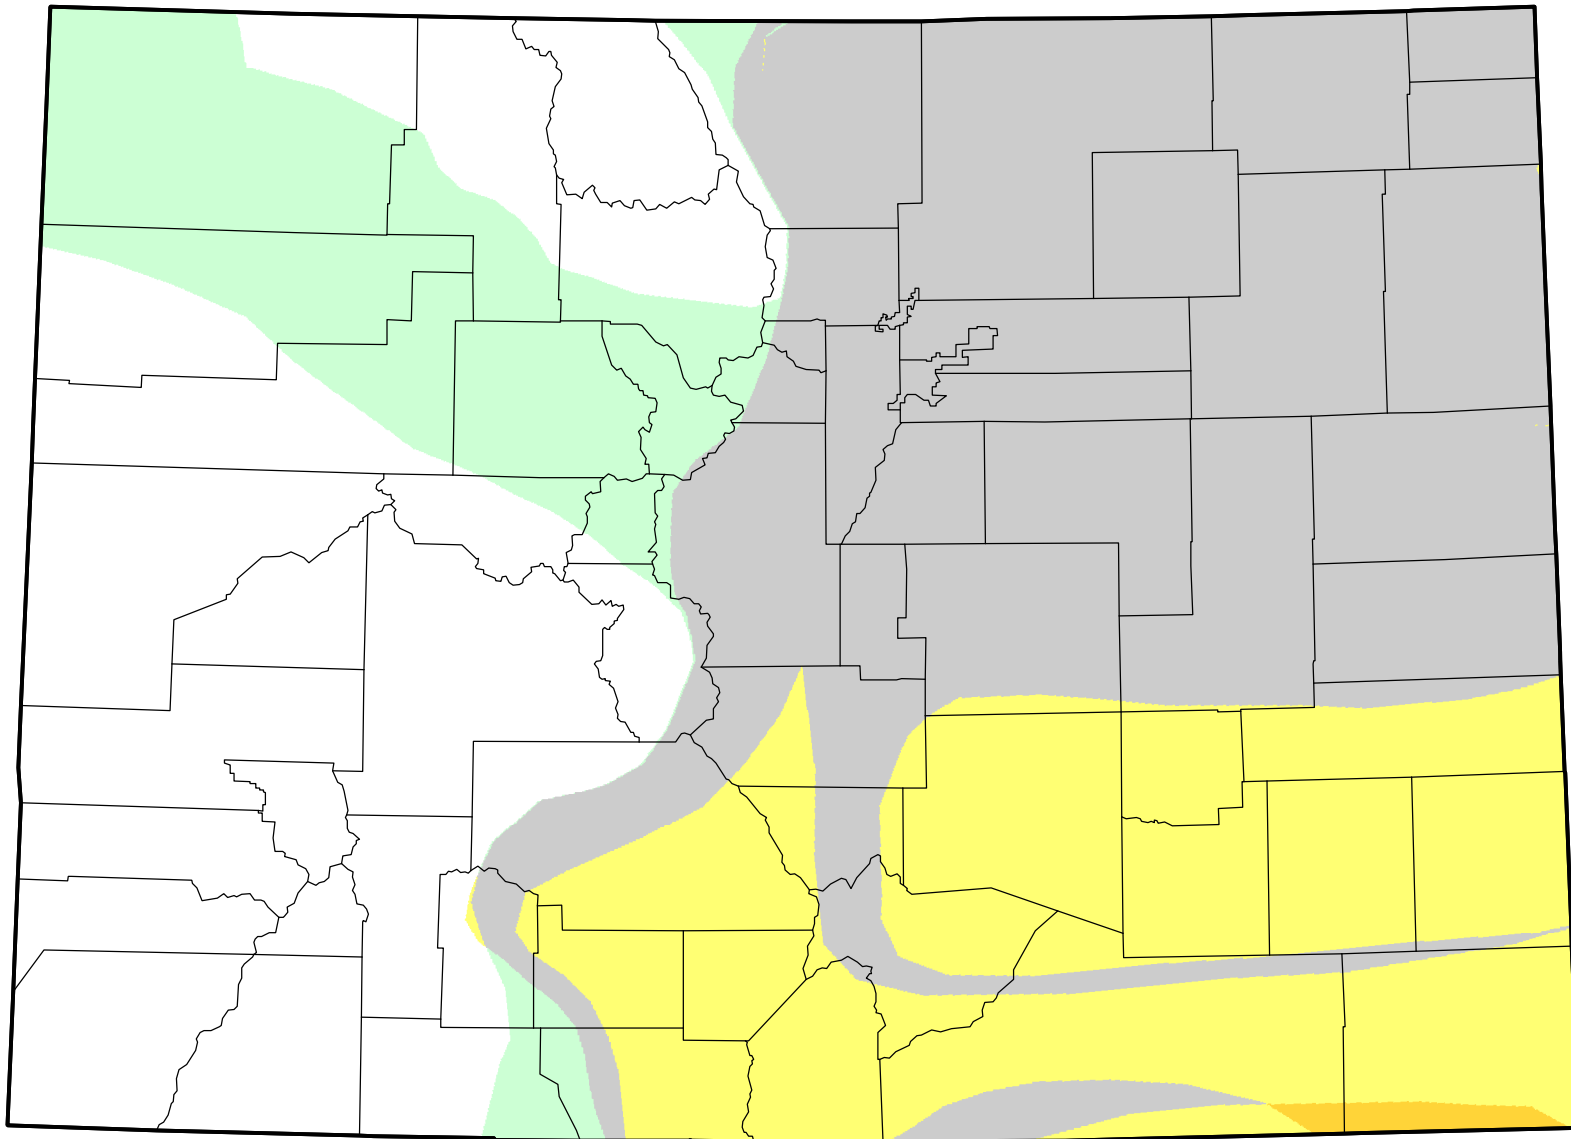

# U.S. Drought Monitor Class Change - Colorado

## 8 Week

January 11, 2011  
compared to  
November 18, 2010

[droughtmonitor.unl.edu](http://droughtmonitor.unl.edu)

-  5 Class Degradation
-  4 Class Degradation
-  3 Class Degradation
-  2 Class Degradation
-  1 Class Degradation
-  No Change
-  1 Class Improvement
-  2 Class Improvement
-  3 Class Improvement
-  4 Class Improvement
-  5 Class Improvement