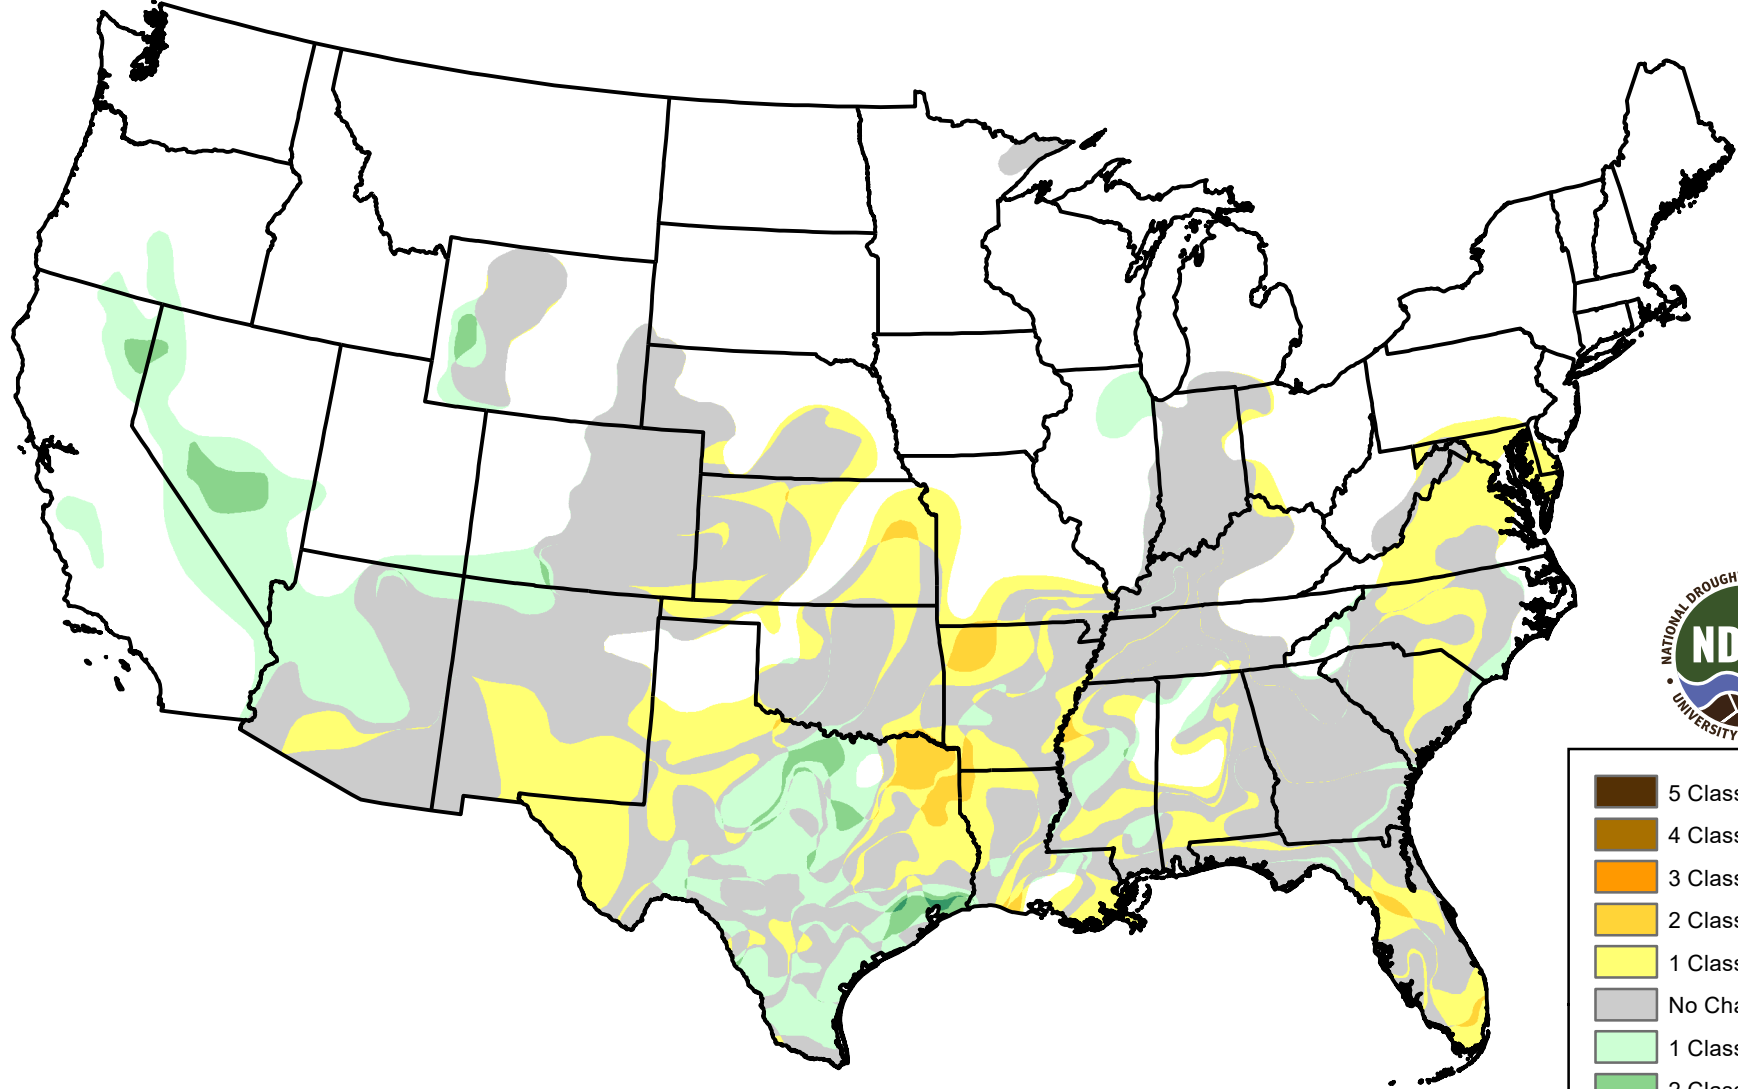

U.S. Drought Monitor Class Change - Continental U.S. (CONUS) 4 Week

-  5 Class Degradation
-  4 Class Degradation
-  3 Class Degradation
-  2 Class Degradation
-  1 Class Degradation
-  No Change
-  1 Class Improvement
-  2 Class Improvement
-  3 Class Improvement
-  4 Class Improvement
-  5 Class Improvement

January 11, 2011
compared to
December 16, 2010

droughtmonitor.unl.edu