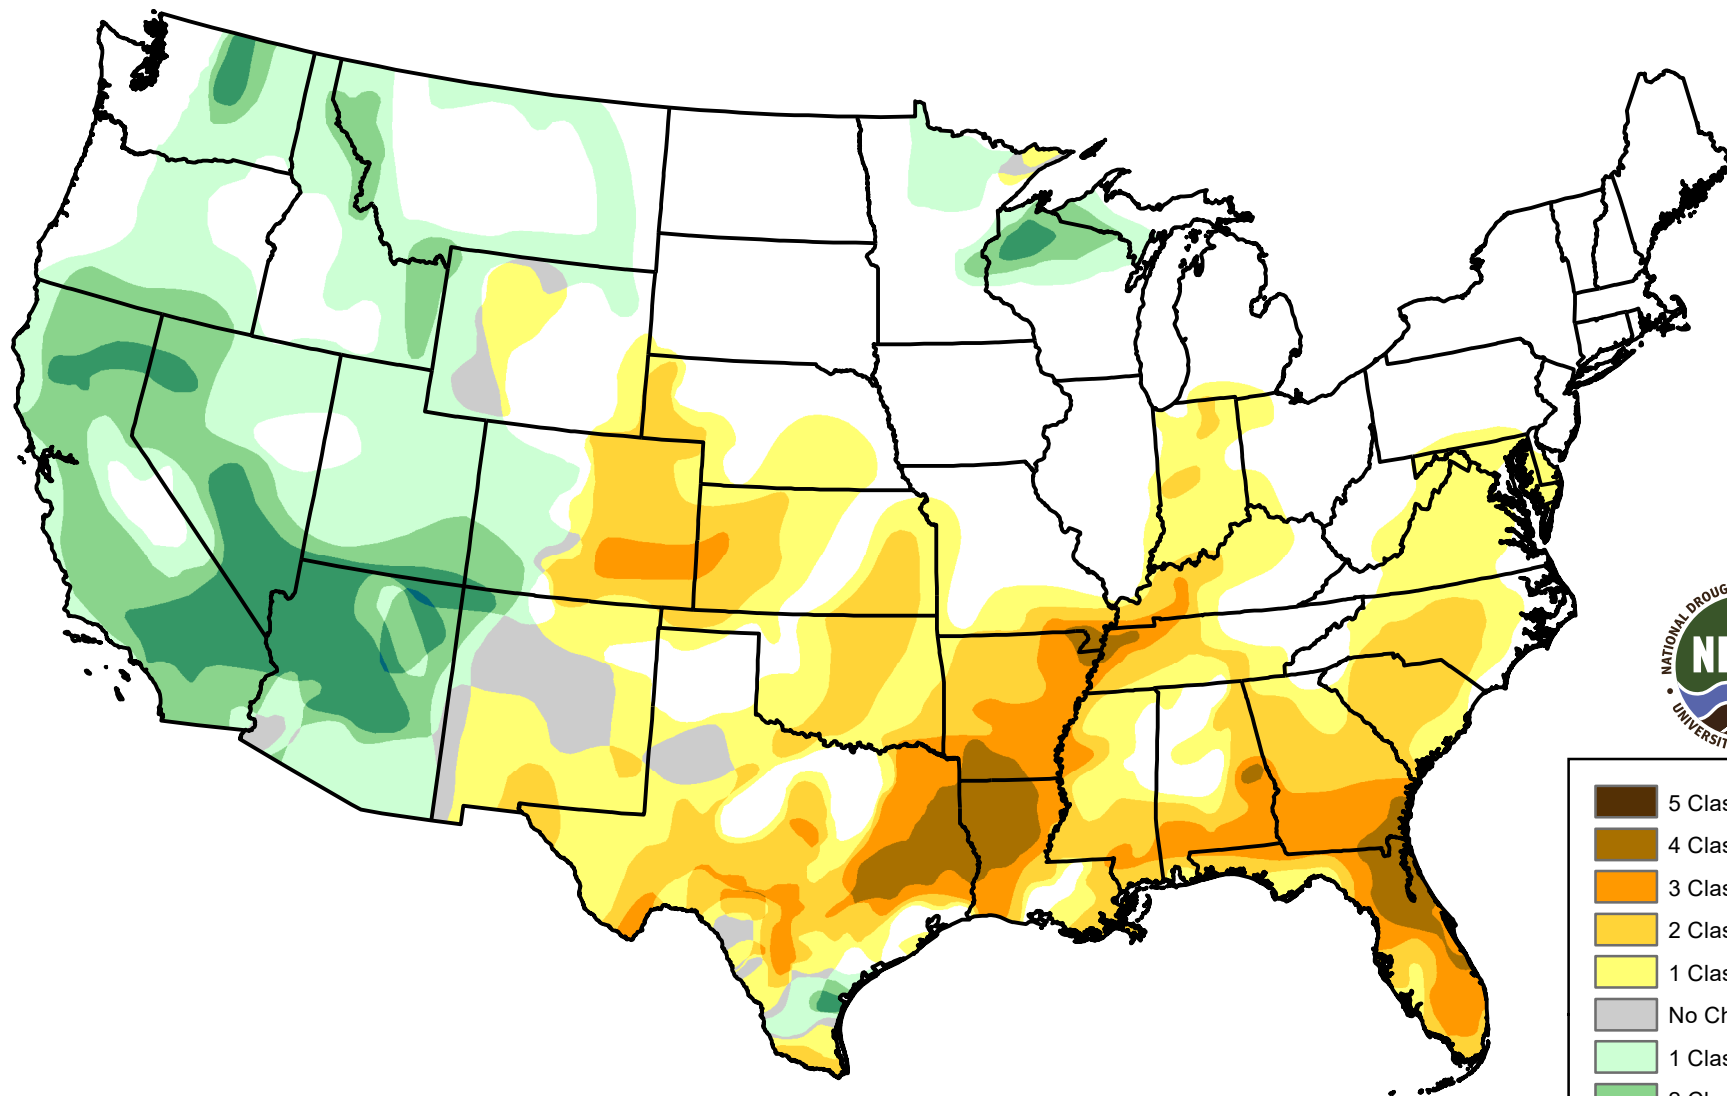

U.S. Drought Monitor Class Change - Continental U.S. (CONUS) 52 Week

January 11, 2011
compared to
January 14, 2010

droughtmonitor.unl.edu

-  5 Class Degradation
-  4 Class Degradation
-  3 Class Degradation
-  2 Class Degradation
-  1 Class Degradation
-  No Change
-  1 Class Improvement
-  2 Class Improvement
-  3 Class Improvement
-  4 Class Improvement
-  5 Class Improvement