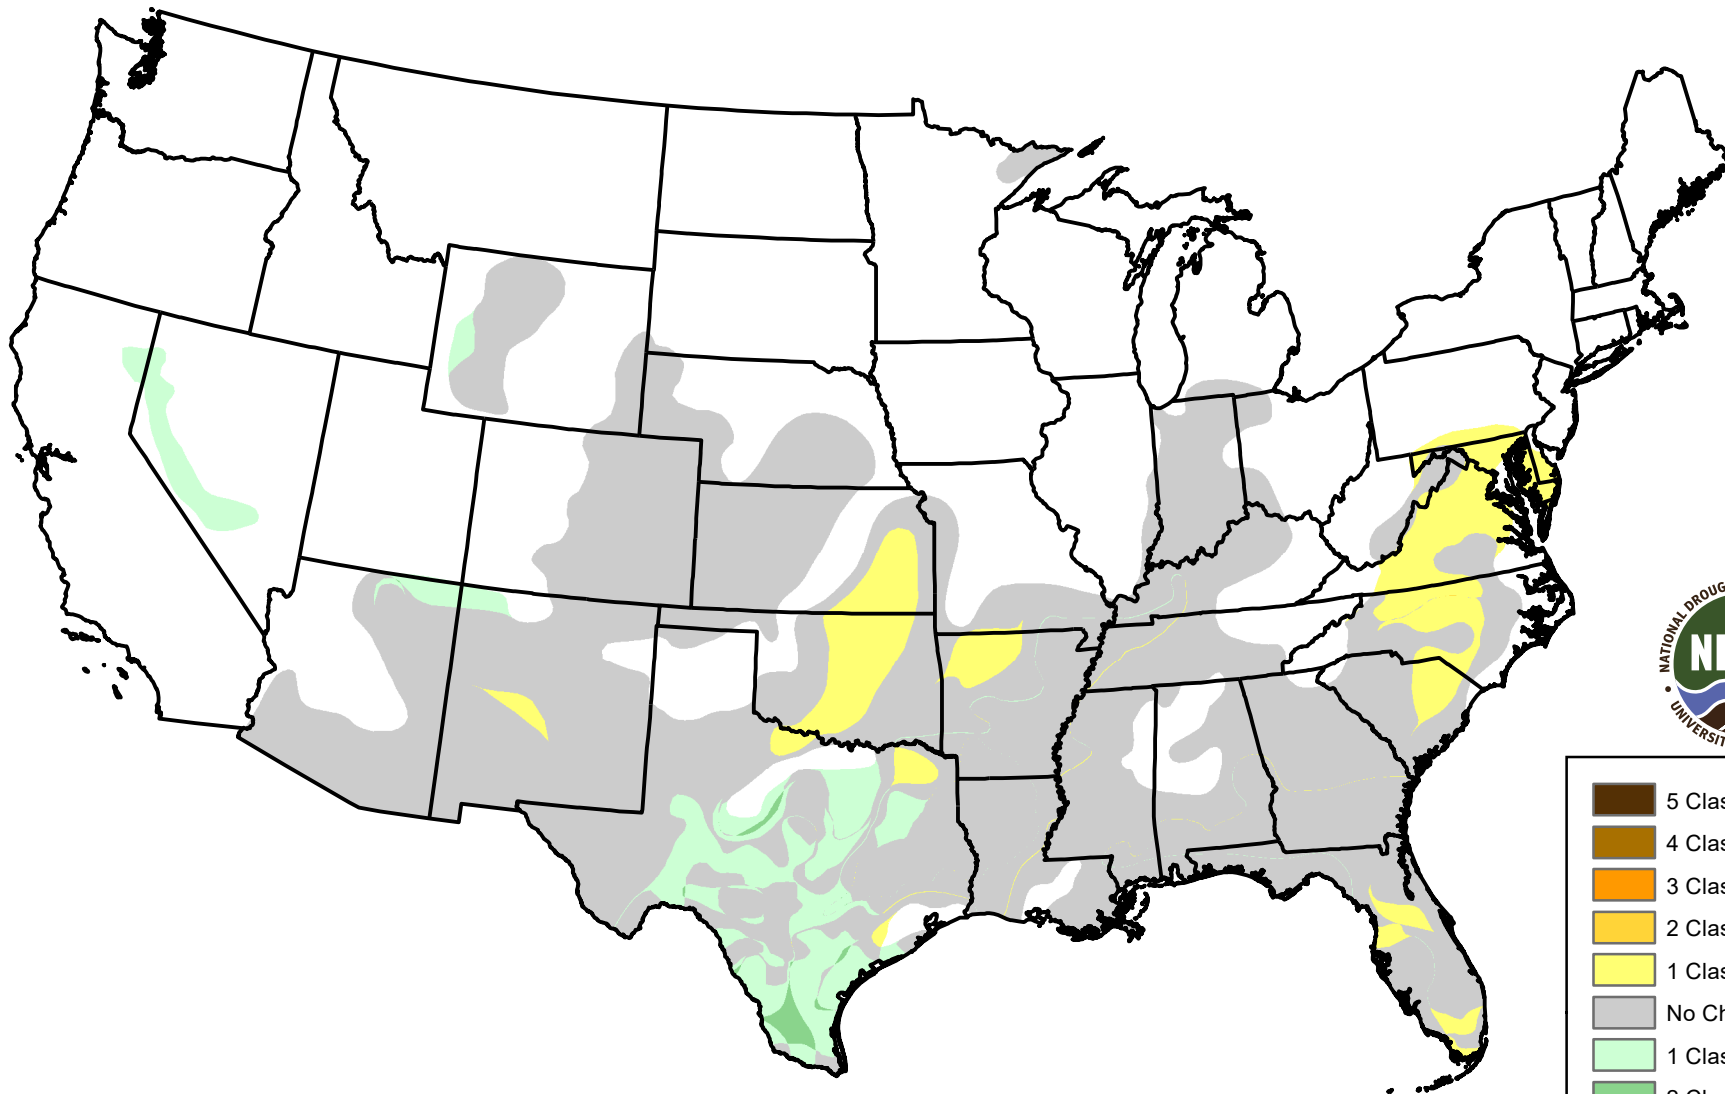

U.S. Drought Monitor Class Change - Continental U.S. (CONUS) Start of Calendar Year

January 11, 2011
compared to
January 6, 2011

droughtmonitor.unl.edu

-  5 Class Degradation
-  4 Class Degradation
-  3 Class Degradation
-  2 Class Degradation
-  1 Class Degradation
-  No Change
-  1 Class Improvement
-  2 Class Improvement
-  3 Class Improvement
-  4 Class Improvement
-  5 Class Improvement