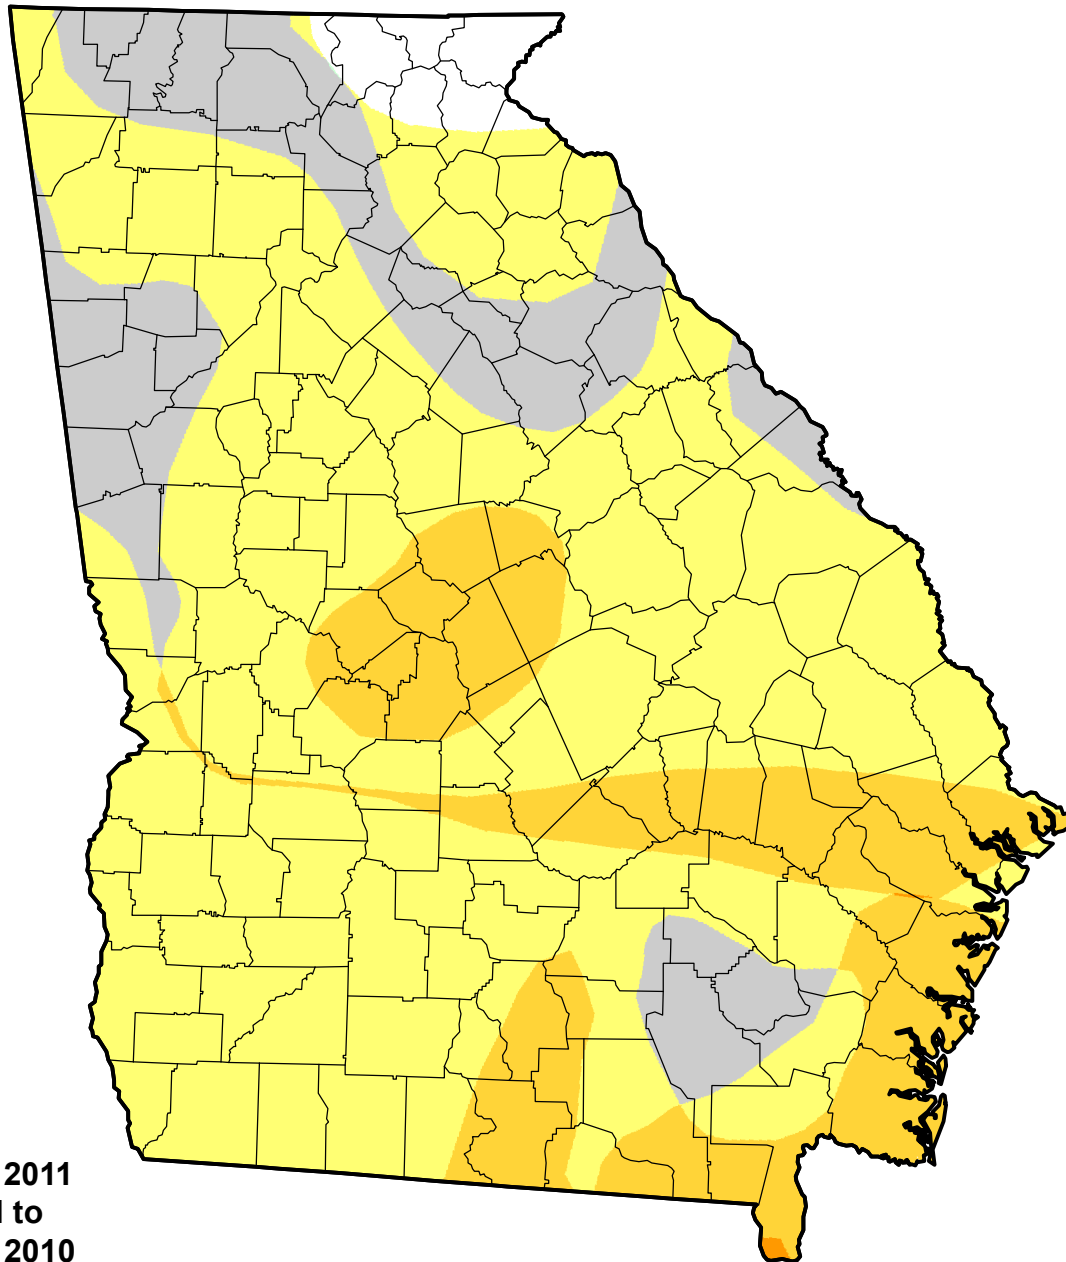

U.S. Drought Monitor Class Change - Georgia

13 Week

January 11, 2011
compared to
October 14, 2010

droughtmonitor.unl.edu