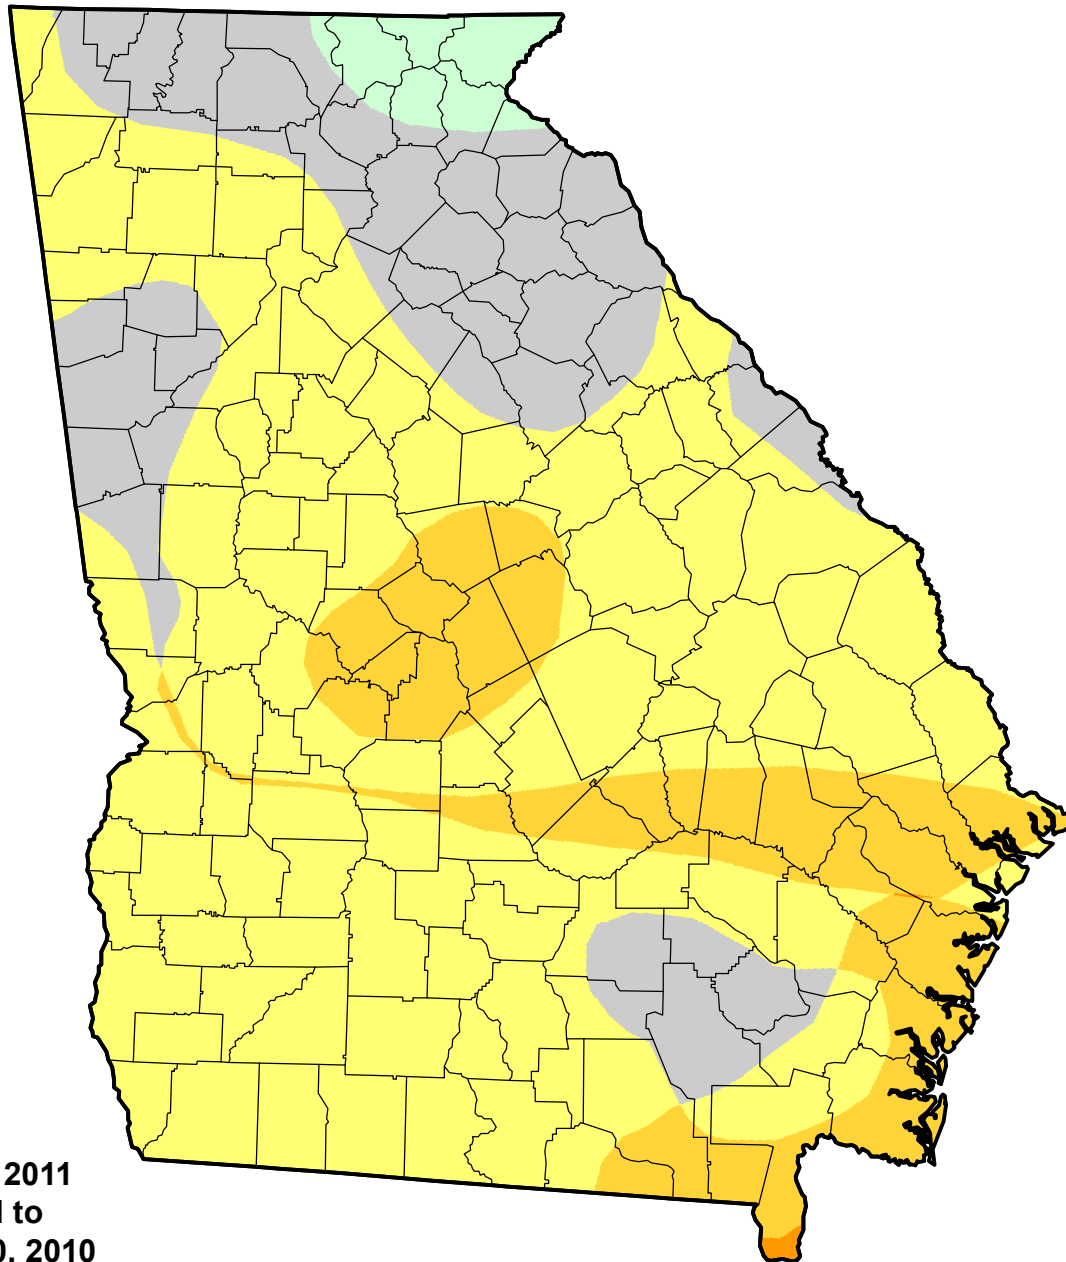

# U.S. Drought Monitor Class Change - Georgia

## Start of Water Year

January 11, 2011  
compared to  
September 30, 2010

[droughtmonitor.unl.edu](http://droughtmonitor.unl.edu)

-  5 Class Degradation
-  4 Class Degradation
-  3 Class Degradation
-  2 Class Degradation
-  1 Class Degradation
-  No Change
-  1 Class Improvement
-  2 Class Improvement
-  3 Class Improvement
-  4 Class Improvement
-  5 Class Improvement