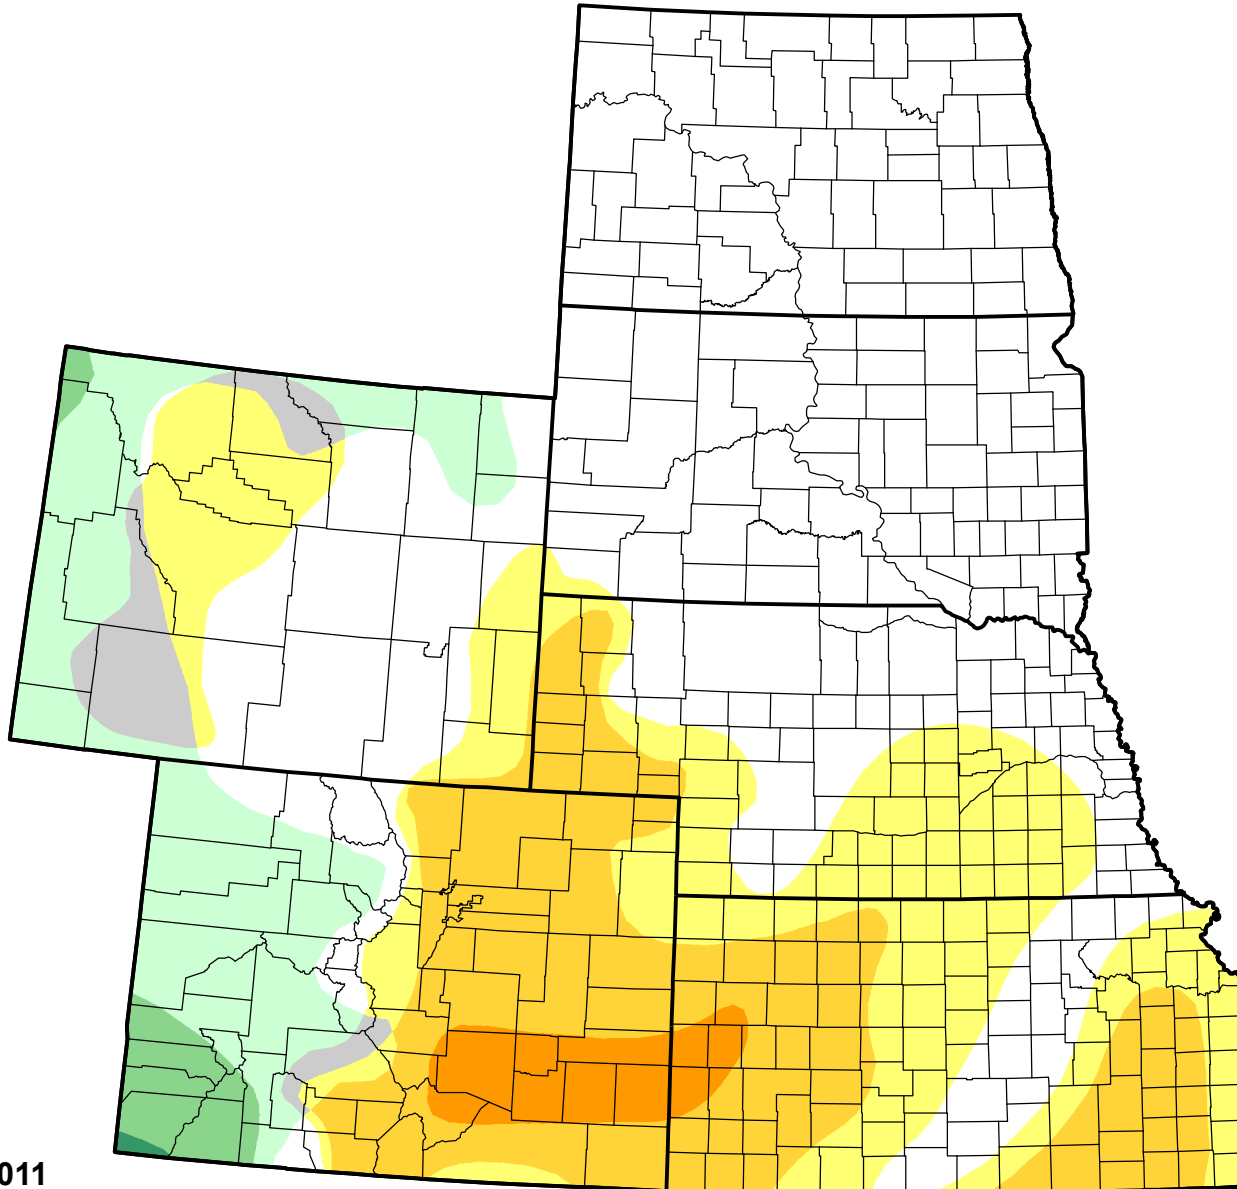

U.S. Drought Monitor Class Change - High Plains

52 Week

January 11, 2011
compared to
January 14, 2010

droughtmonitor.unl.edu

-  5 Class Degradation
-  4 Class Degradation
-  3 Class Degradation
-  2 Class Degradation
-  1 Class Degradation
-  No Change
-  1 Class Improvement
-  2 Class Improvement
-  3 Class Improvement
-  4 Class Improvement
-  5 Class Improvement