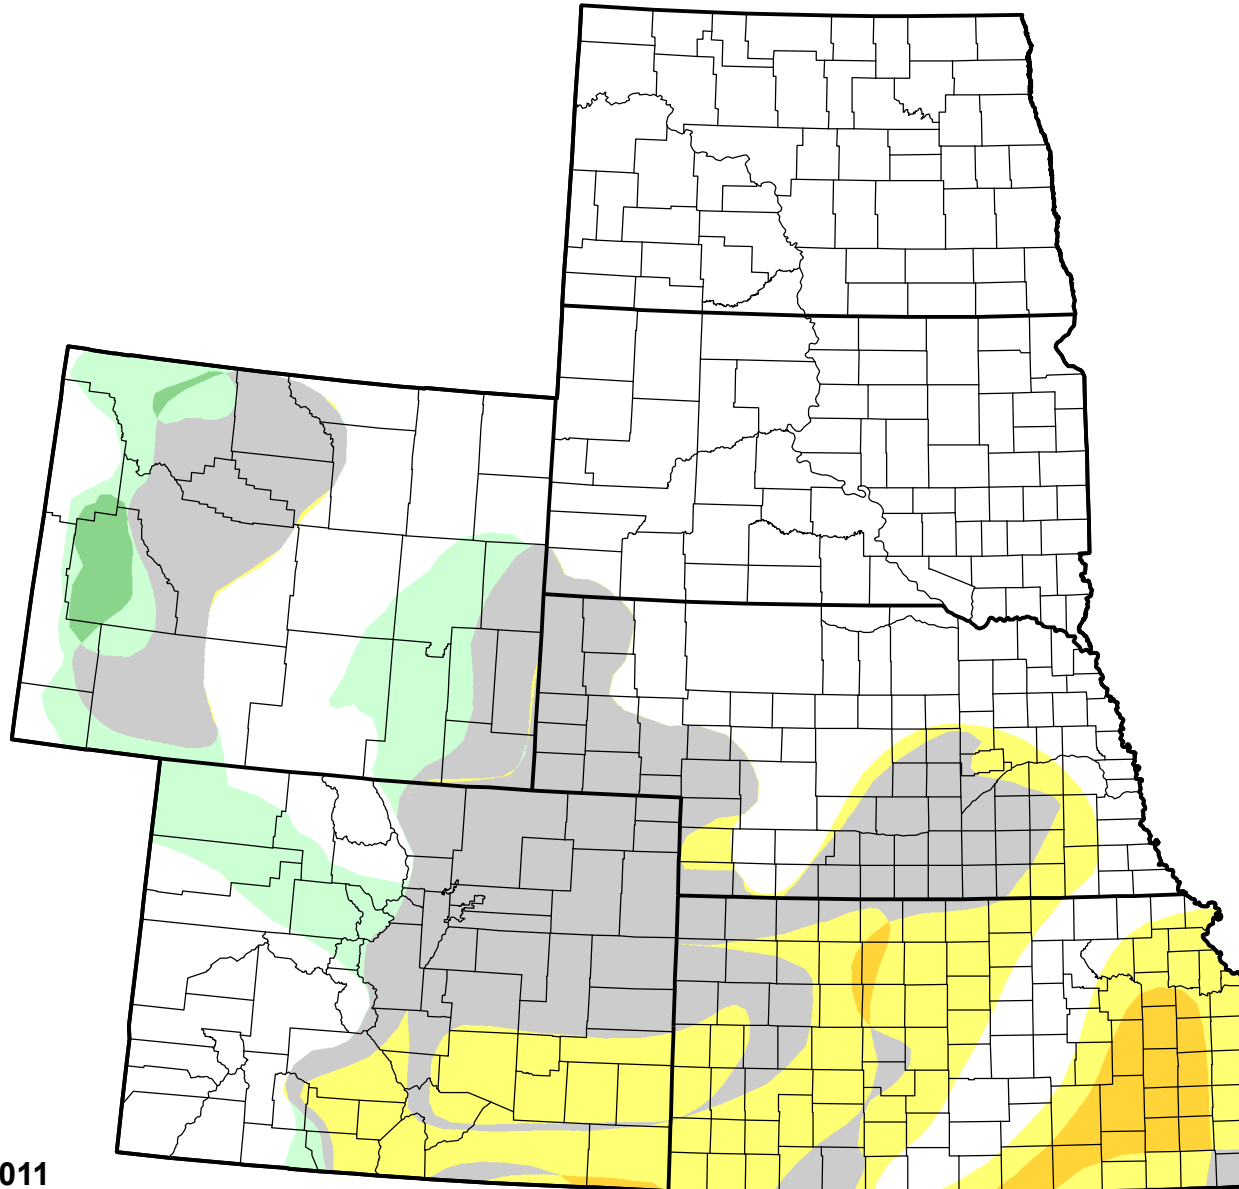

U.S. Drought Monitor Class Change - High Plains

8 Week

January 11, 2011
compared to
November 18, 2010

droughtmonitor.unl.edu

- 5 Class Degradation
- 4 Class Degradation
- 3 Class Degradation
- 2 Class Degradation
- 1 Class Degradation
- No Change
- 1 Class Improvement
- 2 Class Improvement
- 3 Class Improvement
- 4 Class Improvement
- 5 Class Improvement