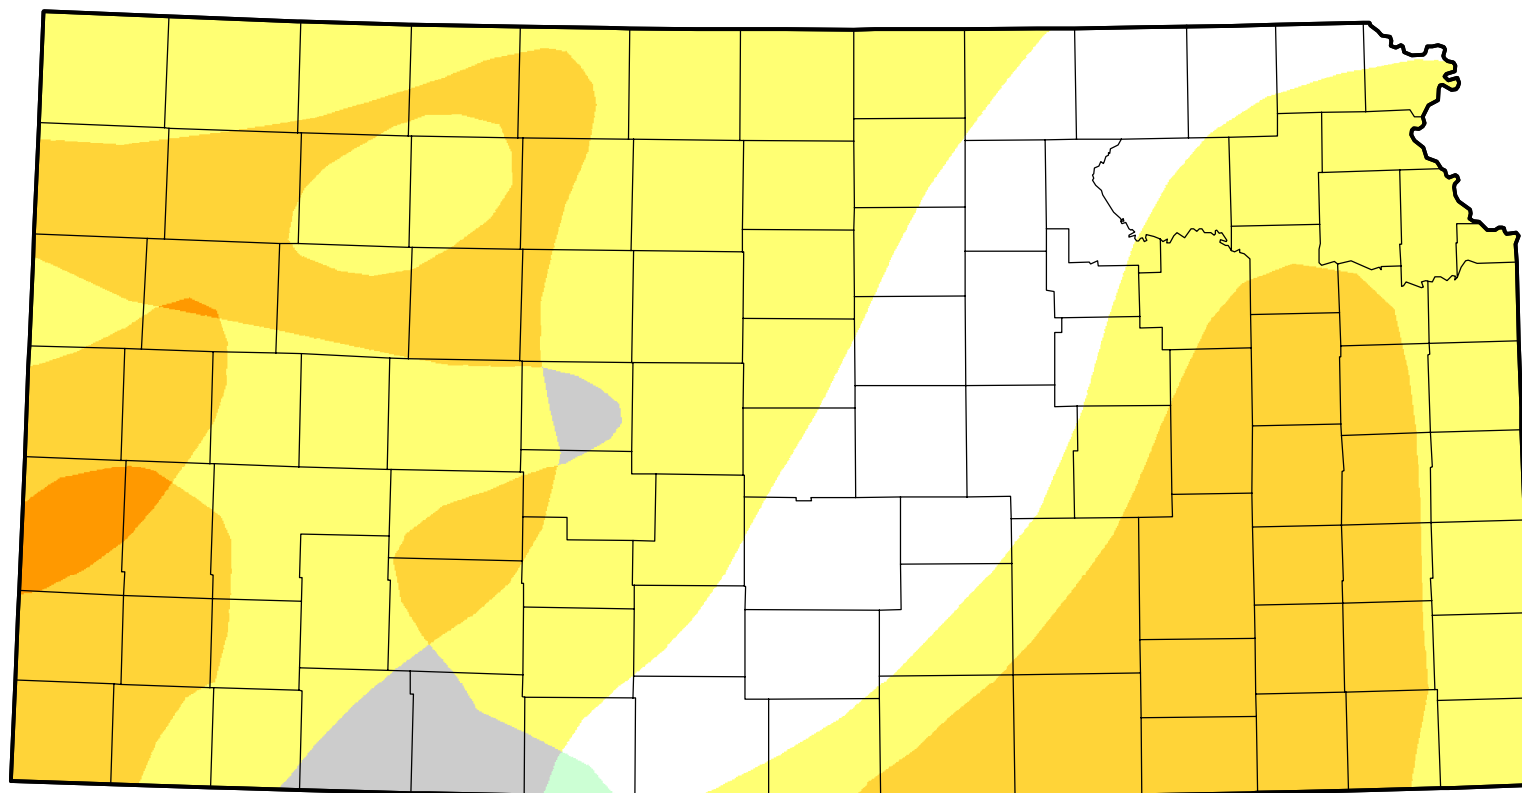

# U.S. Drought Monitor Class Change - Kansas

## 13 Week

January 11, 2011  
compared to  
October 14, 2010

[droughtmonitor.unl.edu](http://droughtmonitor.unl.edu)

-  5 Class Degradation
-  4 Class Degradation
-  3 Class Degradation
-  2 Class Degradation
-  1 Class Degradation
-  No Change
-  1 Class Improvement
-  2 Class Improvement
-  3 Class Improvement
-  4 Class Improvement
-  5 Class Improvement