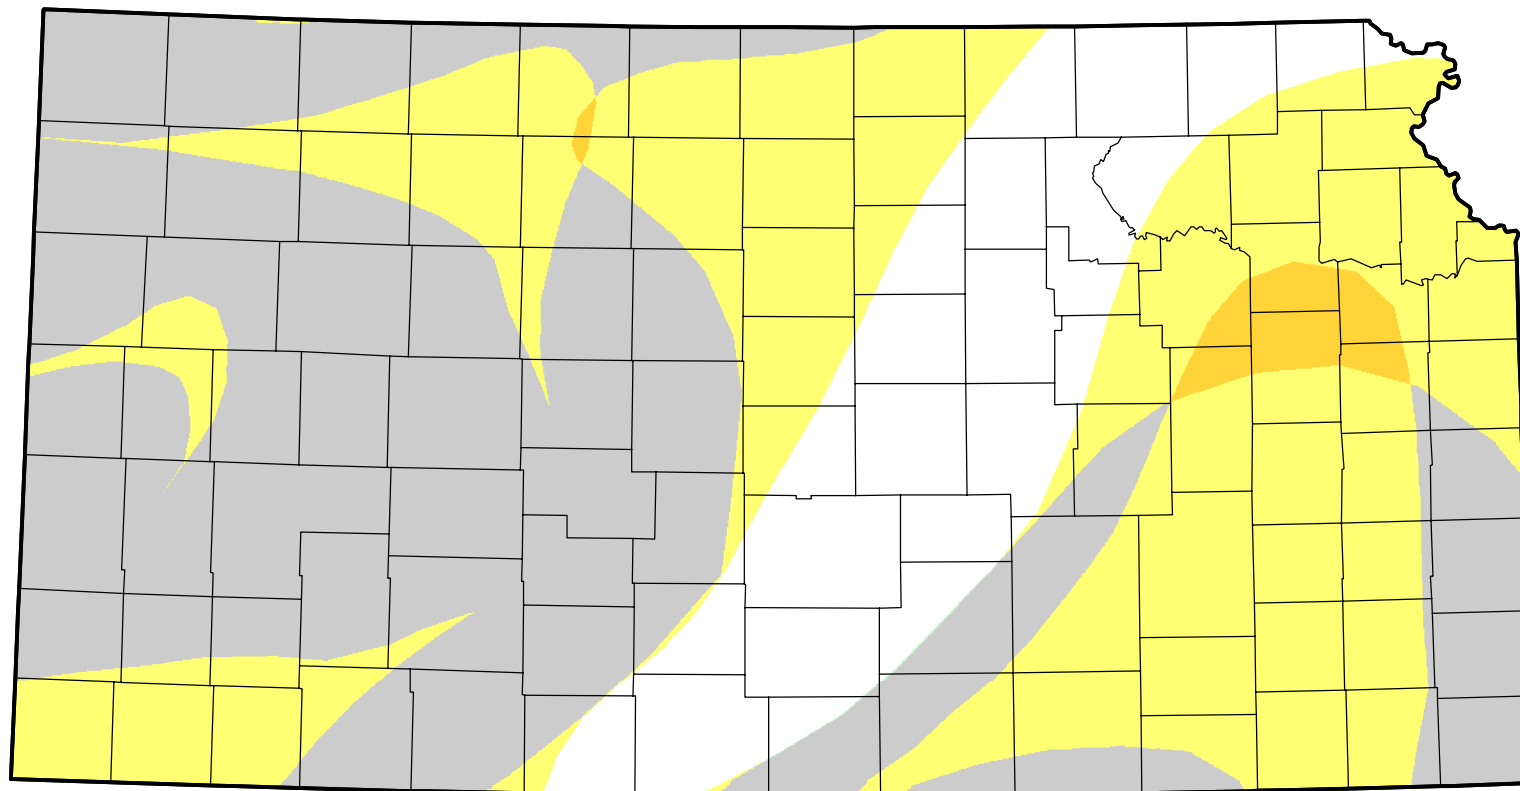

U.S. Drought Monitor Class Change - Kansas

4 Week

January 11, 2011
compared to
December 16, 2010

droughtmonitor.unl.edu

- | | |
|---|---------------------|
|  | 5 Class Degradation |
|  | 4 Class Degradation |
|  | 3 Class Degradation |
|  | 2 Class Degradation |
|  | 1 Class Degradation |
|  | No Change |
|  | 1 Class Improvement |
|  | 2 Class Improvement |
|  | 3 Class Improvement |
|  | 4 Class Improvement |
|  | 5 Class Improvement |