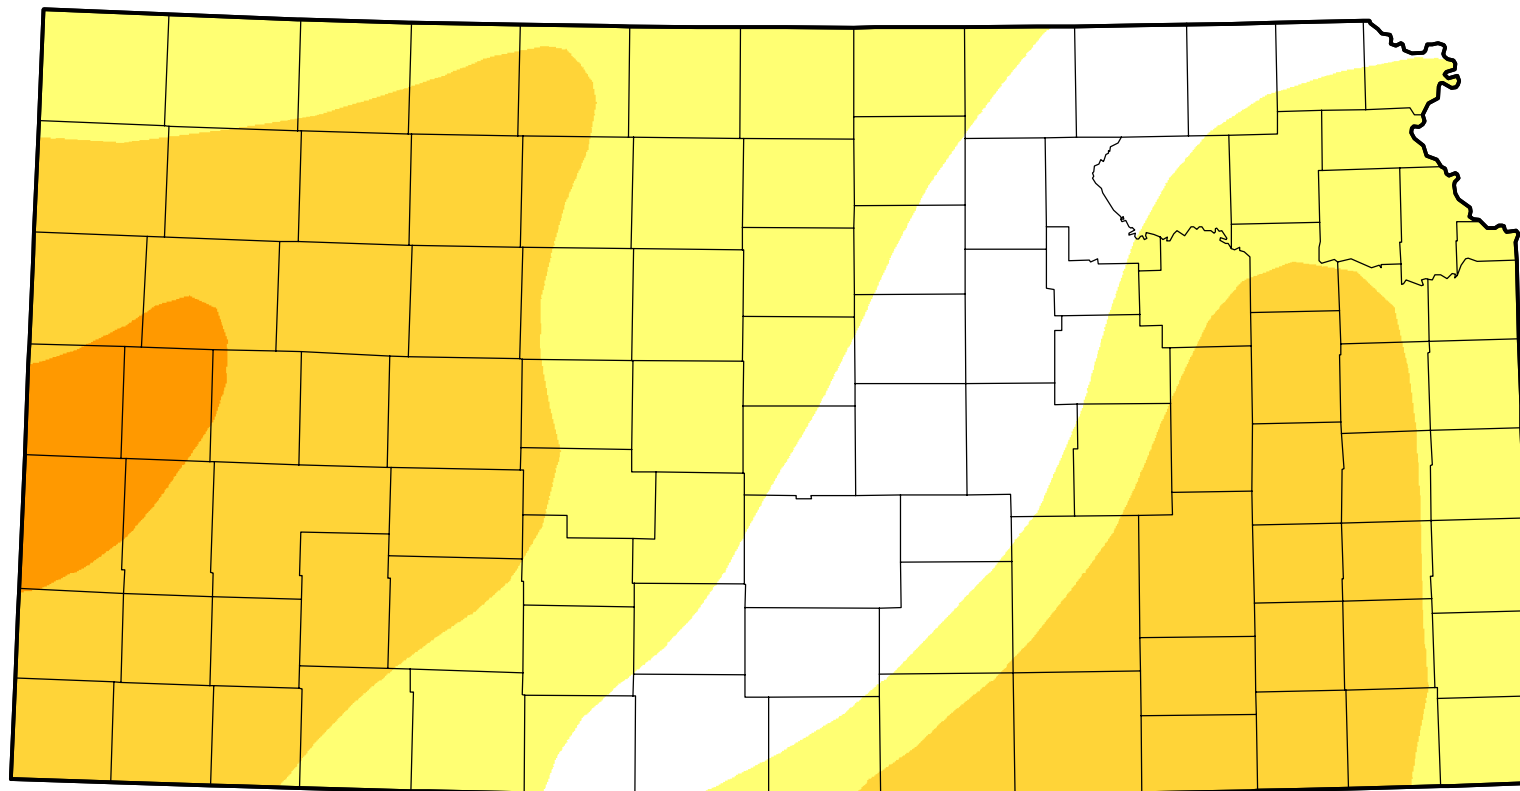

# U.S. Drought Monitor Class Change - Kansas

## 52 Week

January 11, 2011  
compared to  
January 14, 2010

[droughtmonitor.unl.edu](http://droughtmonitor.unl.edu)

-  5 Class Degradation
-  4 Class Degradation
-  3 Class Degradation
-  2 Class Degradation
-  1 Class Degradation
-  No Change
-  1 Class Improvement
-  2 Class Improvement
-  3 Class Improvement
-  4 Class Improvement
-  5 Class Improvement